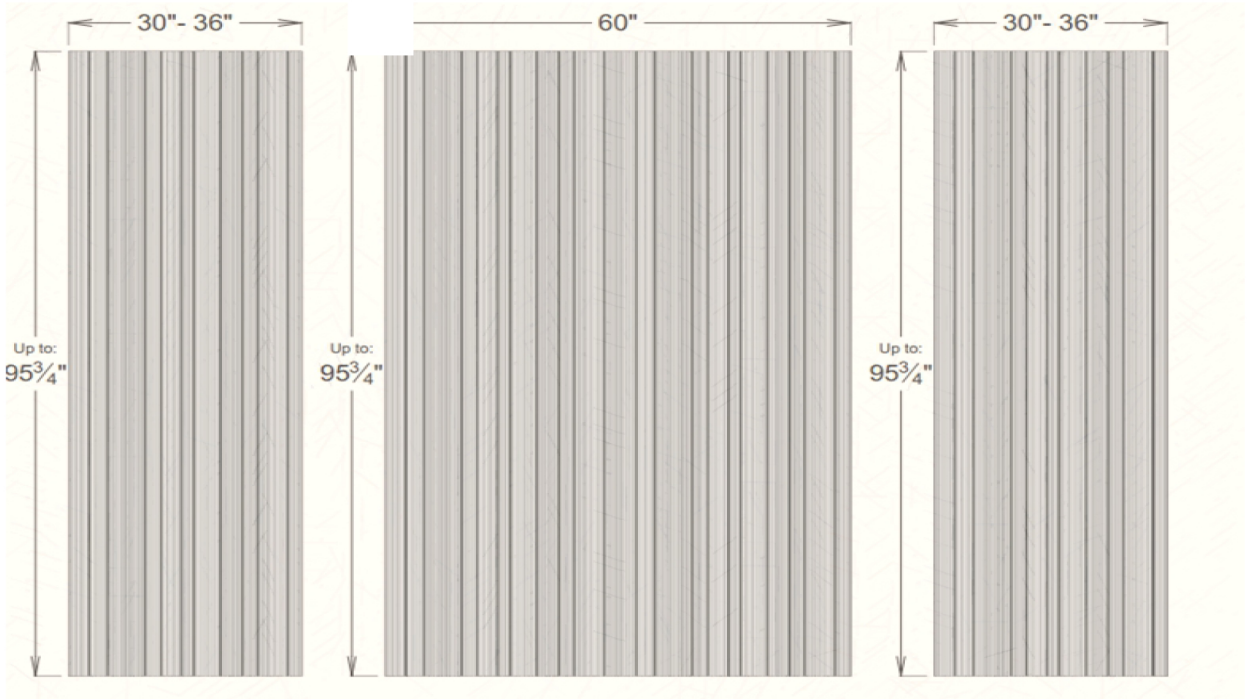

SS-5410

Standard Features:

- Up to 96" (244 cm) Max height.
- Back Wall: 60" (152 cm) Max width.
- Side Walls: Up to 36" (91 cm) Max width.
- $\frac{1}{4}$ " Nominal thickness.
- Matte Finish.

Optional Accesories:

- 2 x 1 $\frac{1}{4}$ " x up to 96" Trim Strips
- 2 x $\frac{3}{4}$ " x up to 96" Trim Strips
- Soap Dishes
- Shampoo Shelves
- Foot Rests
- Accesorie ledge

www.ffeinternational.ca

660 Mgr Dubois, Suite 100, Saint-Jérôme, Québec J7Y 3L8