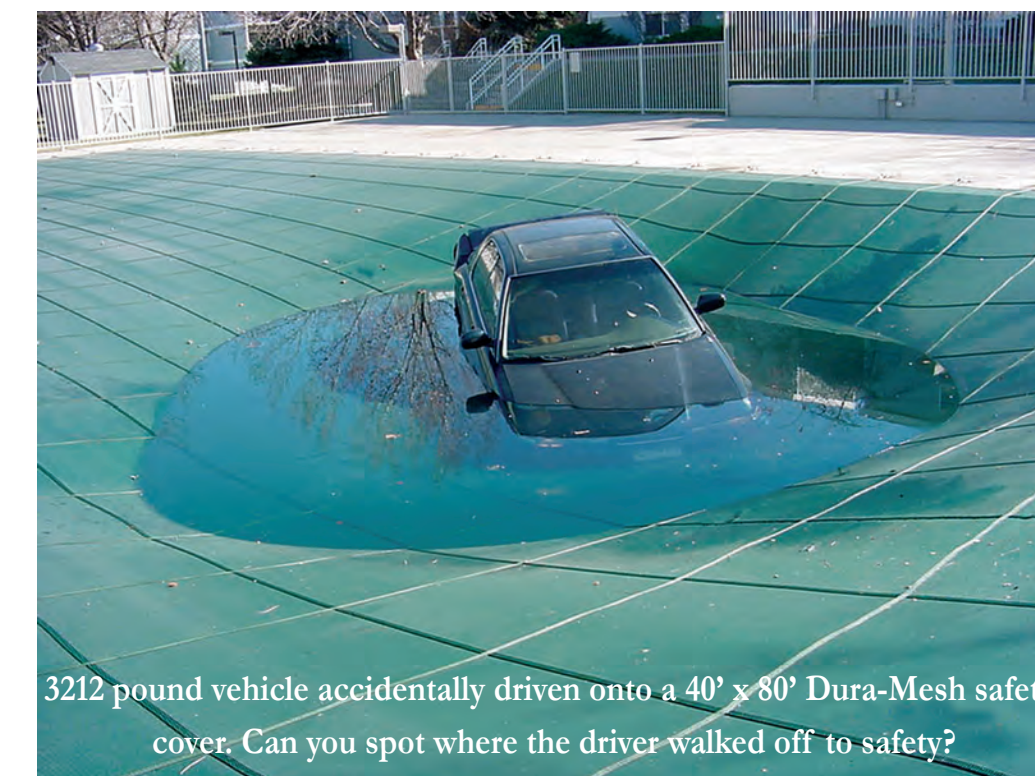

Strength You Have to See to Believe!

3212 pound vehicle accidentally driven onto a 40' x 80' Dura-Mesh safety cover. Can you spot where the driver walked off to safety?

With Merlin, you can *count* on Strength, Quality, & a Perfect Fit!