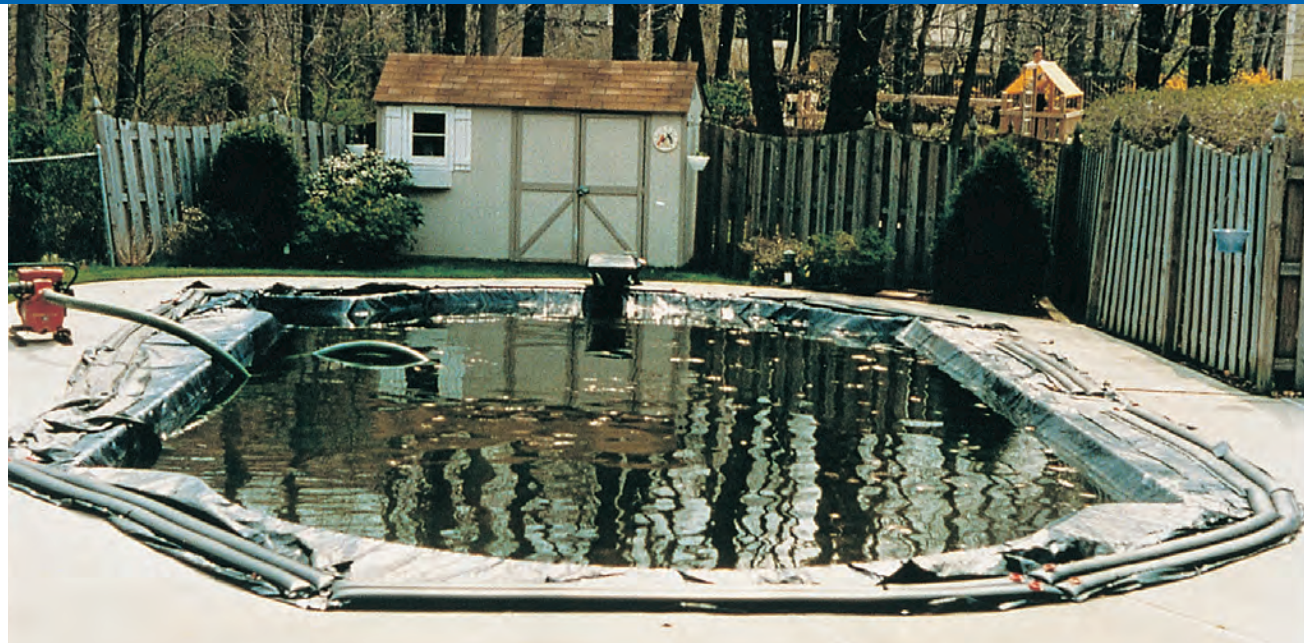

Merlin Professional Safety Covers

Merlin Covers You with Five Professional Choices

Safety Covers

Make This: