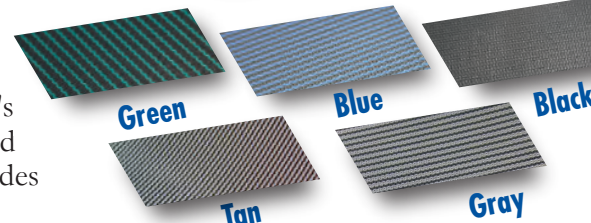

Dura-Mesh II

The new standard in standard mesh!

When it comes to standard mesh covers, Dura-Mesh II has the industry's best combination of abrasion resistance, tear strength, burst strength and sunlight shading. It is 68% stronger than other standard mesh and provides 95% shade. We back Dura-Mesh II with a 15-year limited warranty.