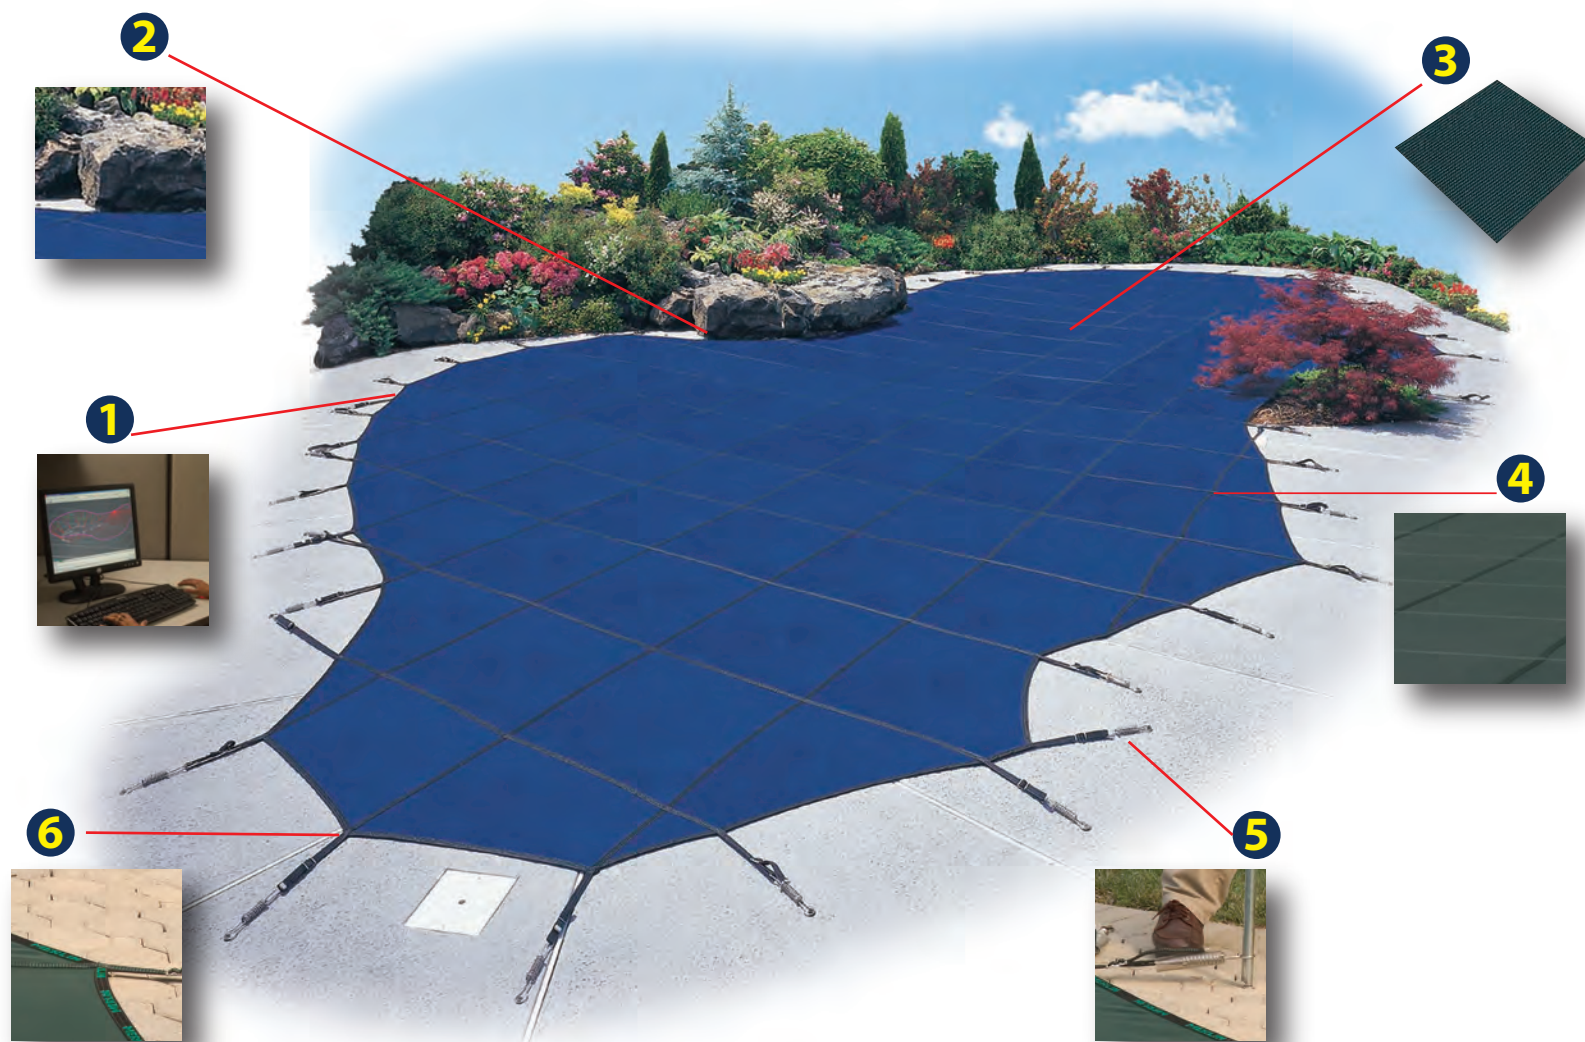

SmartMesh™: The Ultimate Cover.

Want to get swimming sooner? Our patented SmartMesh™ cover features a high-tech weave that allows water to pass through while blocking sunlight and filtering debris down to 40 microns! Without sunlight, algae can't grow, so you'll open your pool to cleaner water in the spring, maintain your pool with greater ease, spend less on chemicals and extend its life. It's the cutting edge in cover technology ... the best choice you can make for your pool!

U.S. Patent No. 6,886,187-100% Shade

See the back of this brochure to learn about our entire line of safety covers.

Spring opening of an algae-free pool, covered all winter long by SmartMesh™.

Customized. Uncompromised.

A cover that's custom-designed for your pool is safer and provides better protection. A Merlin safety cover is CAD-designed and custom manufactured to accommodate steps, angles, objects and unique configurations without on-site additions that could compromise quality and safety.