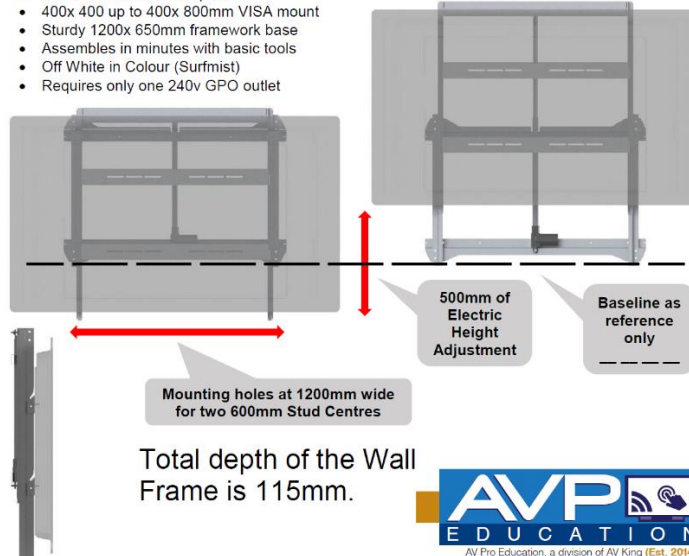

Call: 07 3170 3706 (AV Pro Education / AV King) for pricing – RRP: $1,199, EQ Pricing from $880ex when ordered 'with IFP'