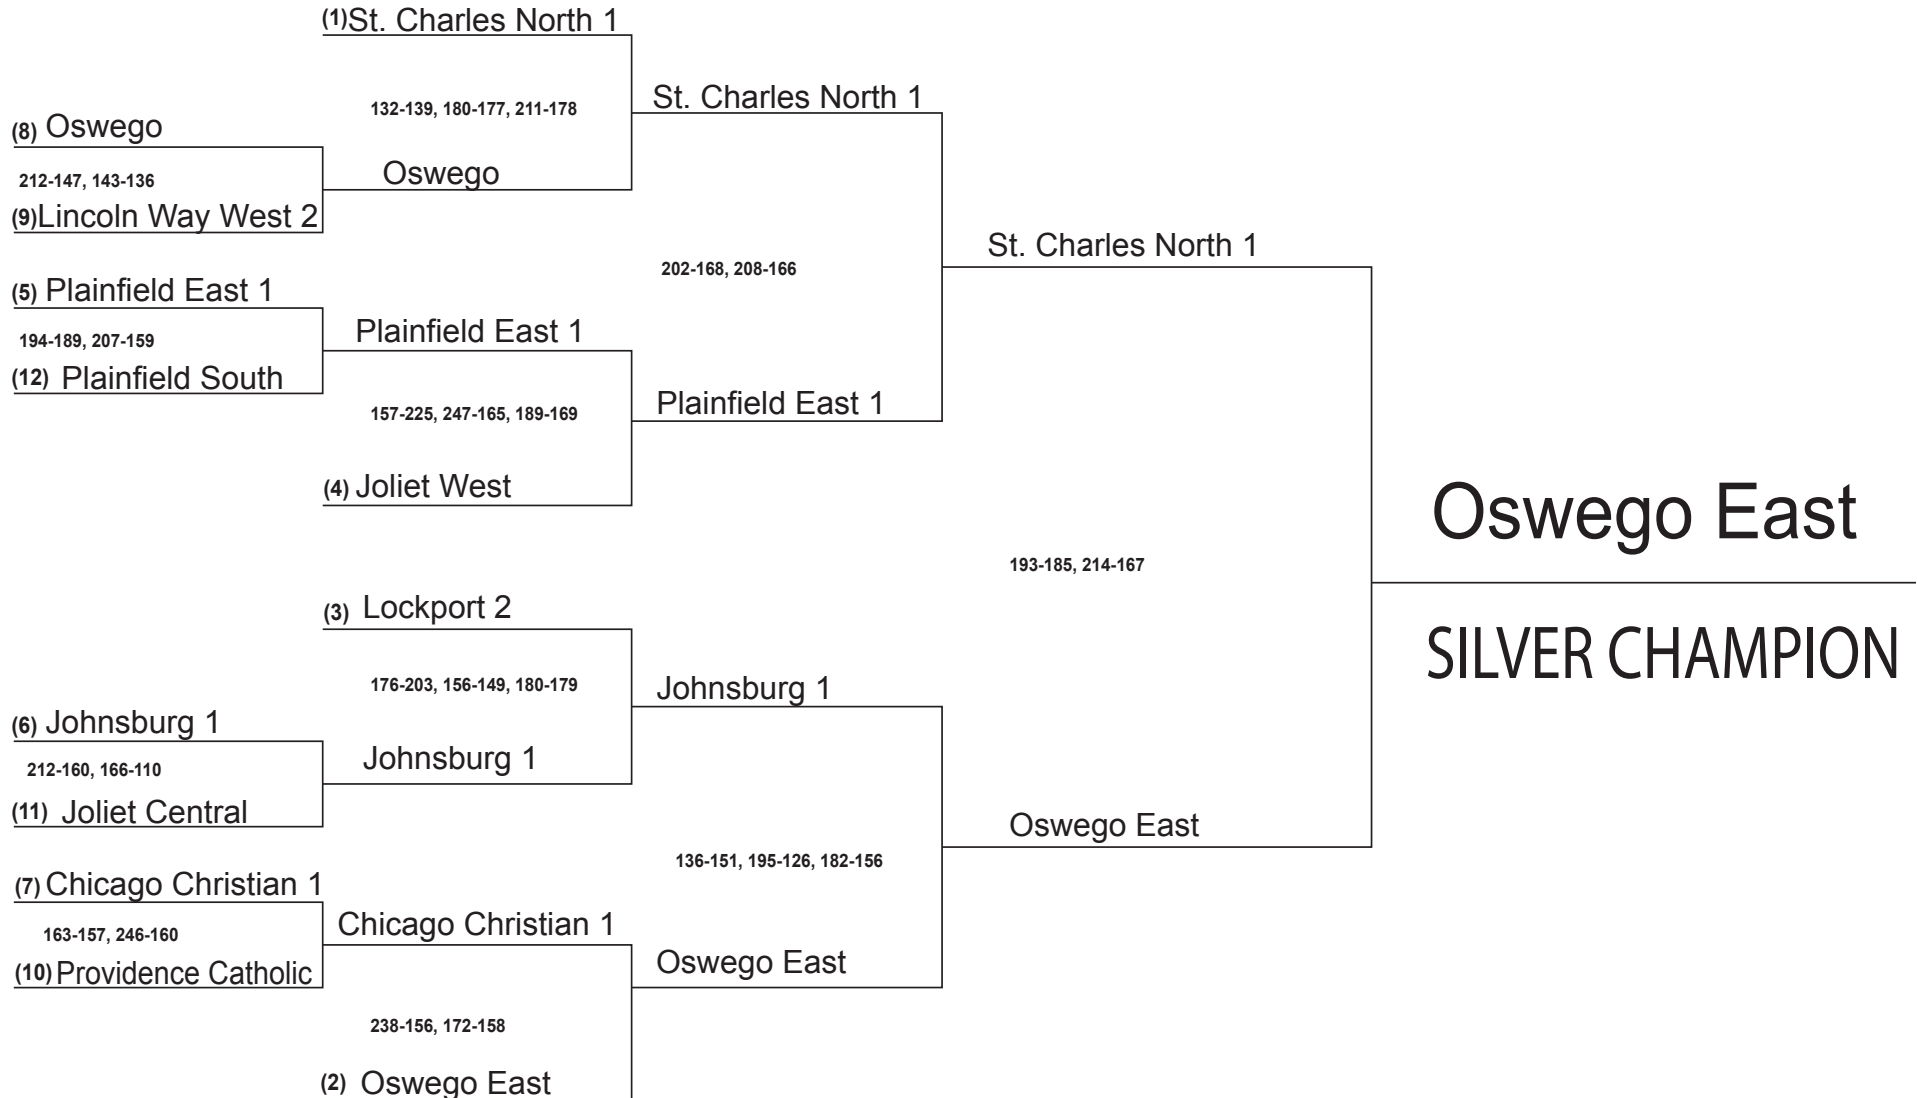

PLAINFIELD NORTH 4th ANNUAL BAKER KICKOFF CLASSIC SILVER DIVISION