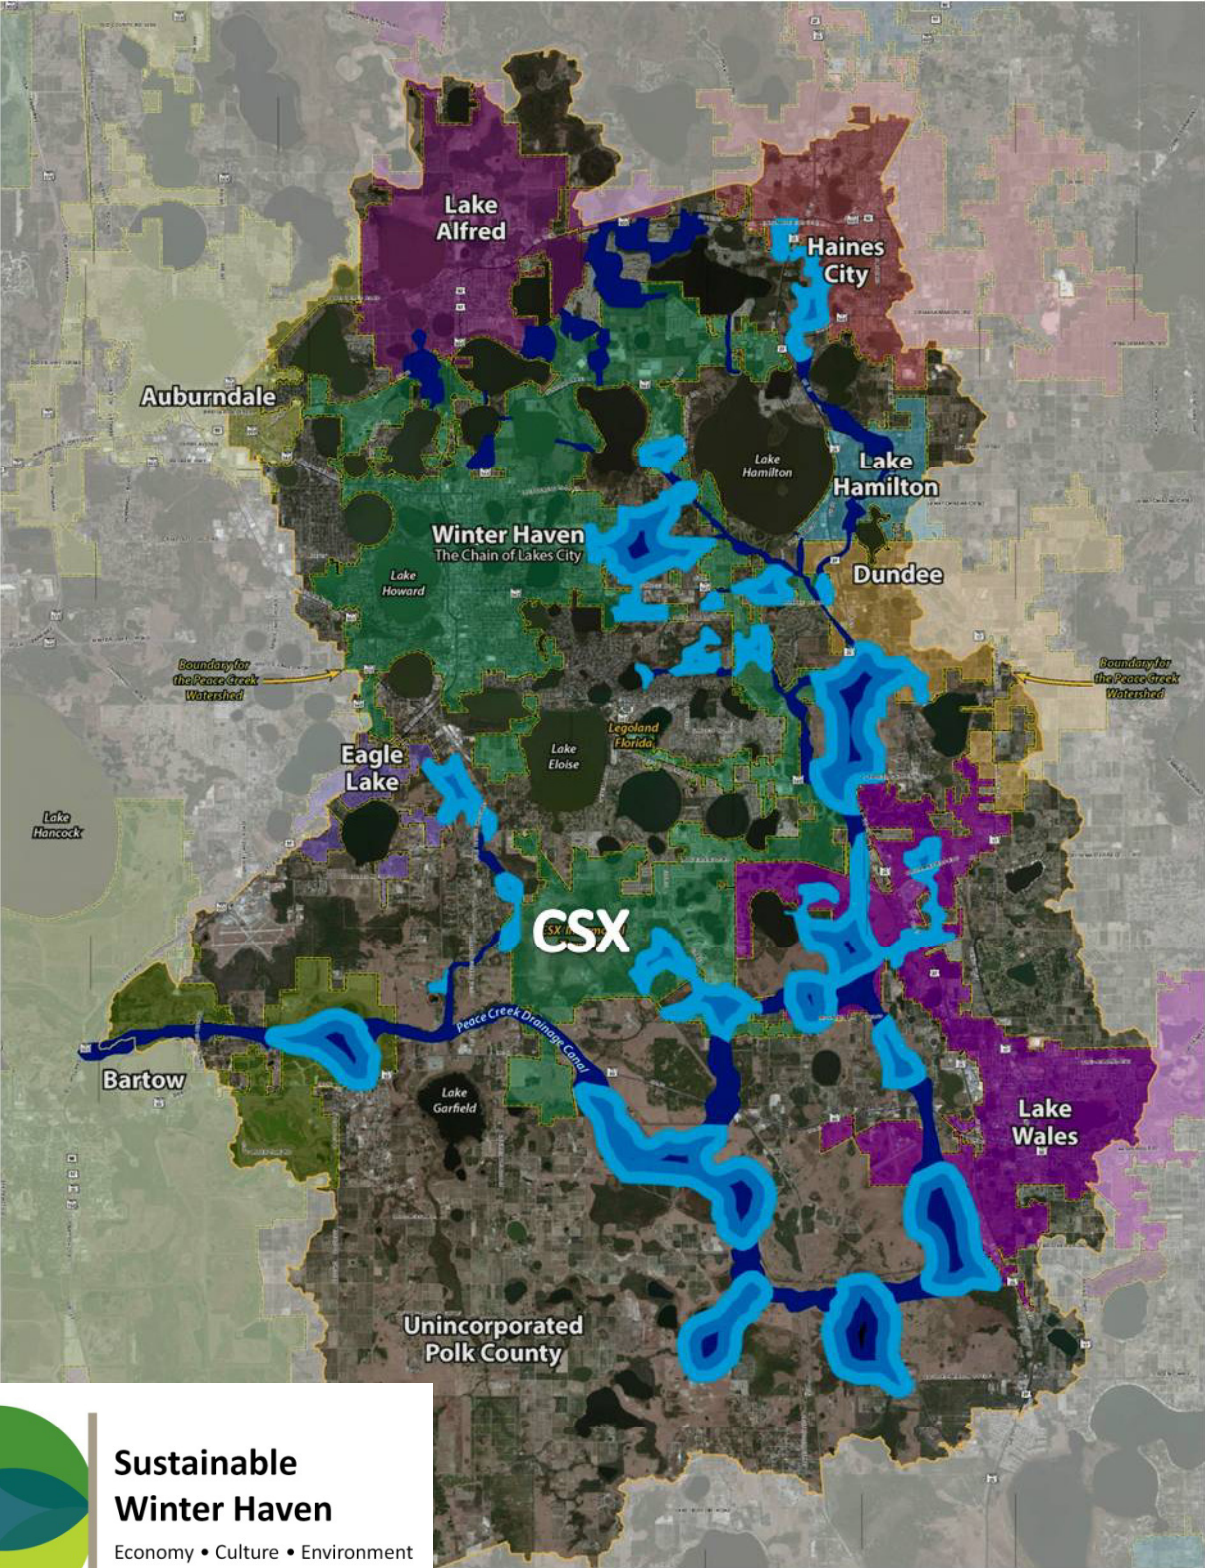

**Winter Haven Sustainable Water Resource Management Plan** (aka “Sapphire Necklace”): Conceptual restoration plan for the Peace Creek watershed. Lighter blue areas are restored wetland storage features; darker blue areas are enhanced conveyance features. Not shown are improved lake levels and storage in lakes and more infiltration of rainwater in the sandy soils along the Winter Haven and Lake Wales Ridge areas.

**Sustainable  
Winter Haven**

Economy • Culture • Environment