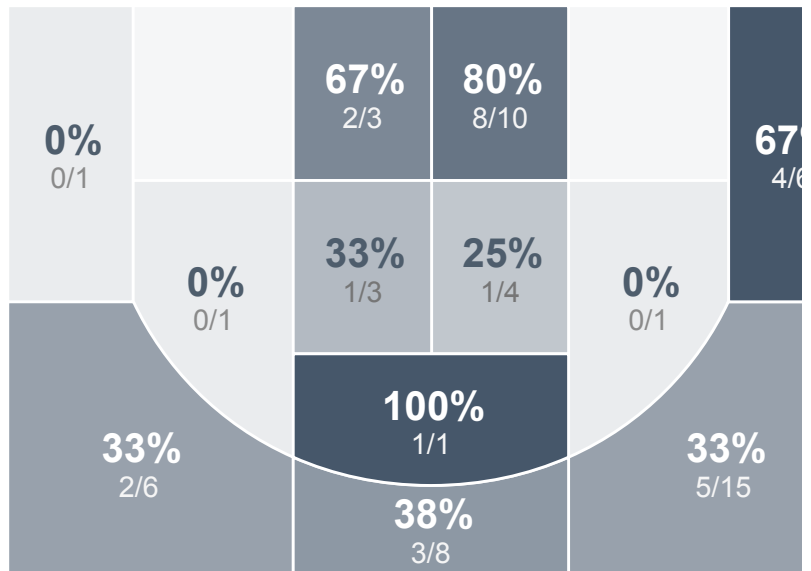

Team Stats

	WHS	MAN
FG Made/Attempted	14/48	27/59
Field Goal %	29.2%	45.8%
Effective Field Goal %	31.3%	57.6%
2FG Made/Attempted	12/36	13/23
2FG %	33.3%	56.5%
3FG Made/Attempted	2/12	14/36
3FG %	16.7%	38.9%
FT Made/Attempted	11/16	14/15
Free Throw %	68.8%	93.3%
Points Per Possession	0.56	1.12
Transition Points	4	9
Points Off Turnovers	7	18
Second Chance Points	5	6
Points in the Paint	18	24
Offensive Rebounds	9	9
Defense Rebounds	24	25
Assists	8	24
Deflections	7	16
Steals	8	14
Blocks	3	2
Turnovers	26	16
Personal Fouls	15	16
Charges Taken	0	1

Williston

Mandan