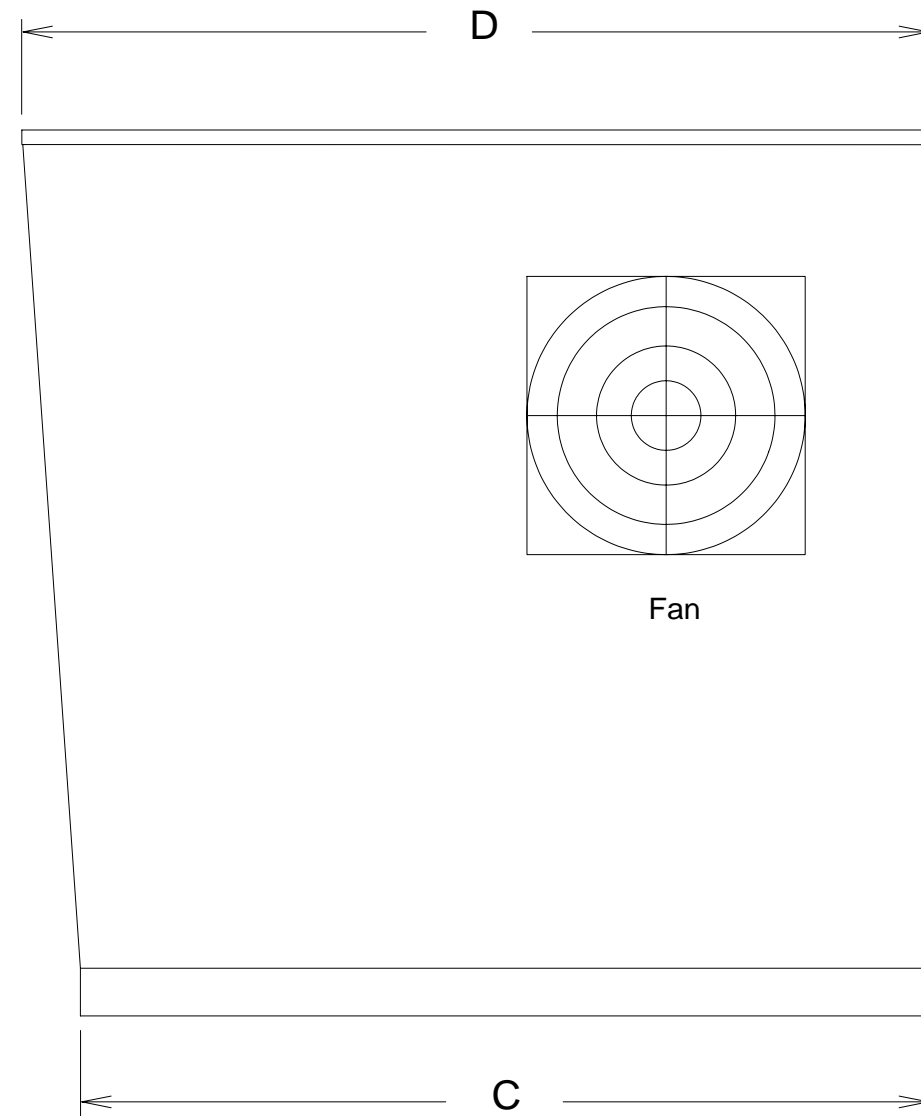

Front

Side

POLY	A	B	C	D
#1	10.25"	13.50"	10.50"	11.50"
#2	14.75"	16.50"	14.50"	15.50"

<b>ULTIMATIC</b>		
RECTIFIER POWER SUPPLY BY: ALDONEX		
SCALE NONE	APPROVED BY:	DRAWN BY JM
DATE 8-27-97		
1 + 2 POLY CABINET		
BELLWOOD, ILL.	U.S.A.	DRAWING # 5132