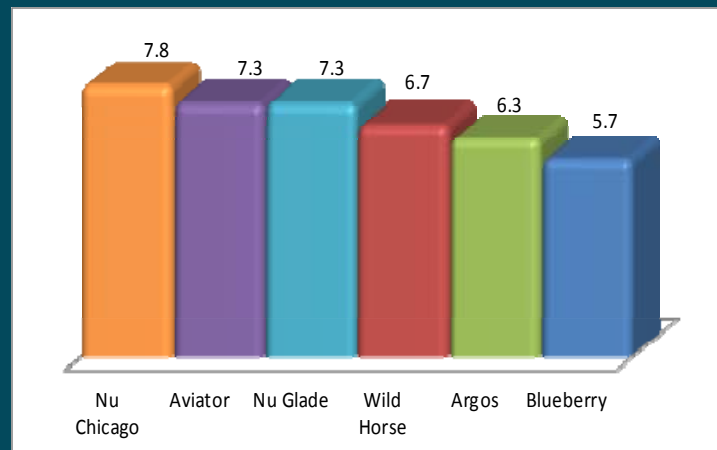

Kentucky Bluegrass

Aviator

Benefits:

- ✓ Good density during the growing season
- ✓ A dark green color
- ✓ Medium Leaf Texture
- ✓ Good overall disease resistance

Seeding Rates:

3-4 LBS/1,000 square feet for new establishment

1-2 LBS/1,000 square feet for overseeding

AVIATOR Kentucky Bluegrass incorporates the most recent advancements in turfgrass breeding technology and brings it to the market place.

AVIATOR has exhibited above average resistance to red thread and snow molds. It also provides a dark green color, medium leaf texture and excellent density year around during the growing season. This grass is ideally suited for home lawns, commercial properties, parks, sod production, golf course roughs and sports fields.

AVIATOR...setting a new standard for quality and performance in Kentucky Bluegrass.

2005 NATIONAL KENTUCKY BLUEGRASS REPORT

2009 DATA - FALL DENSITY MEAN RATINGS 1-9, 9=MAXIMUM DENSITY TOP VARIETY IS BELISSIMO 8.5. BOTTOM VARIETY IS JULIA 5.3. LSD