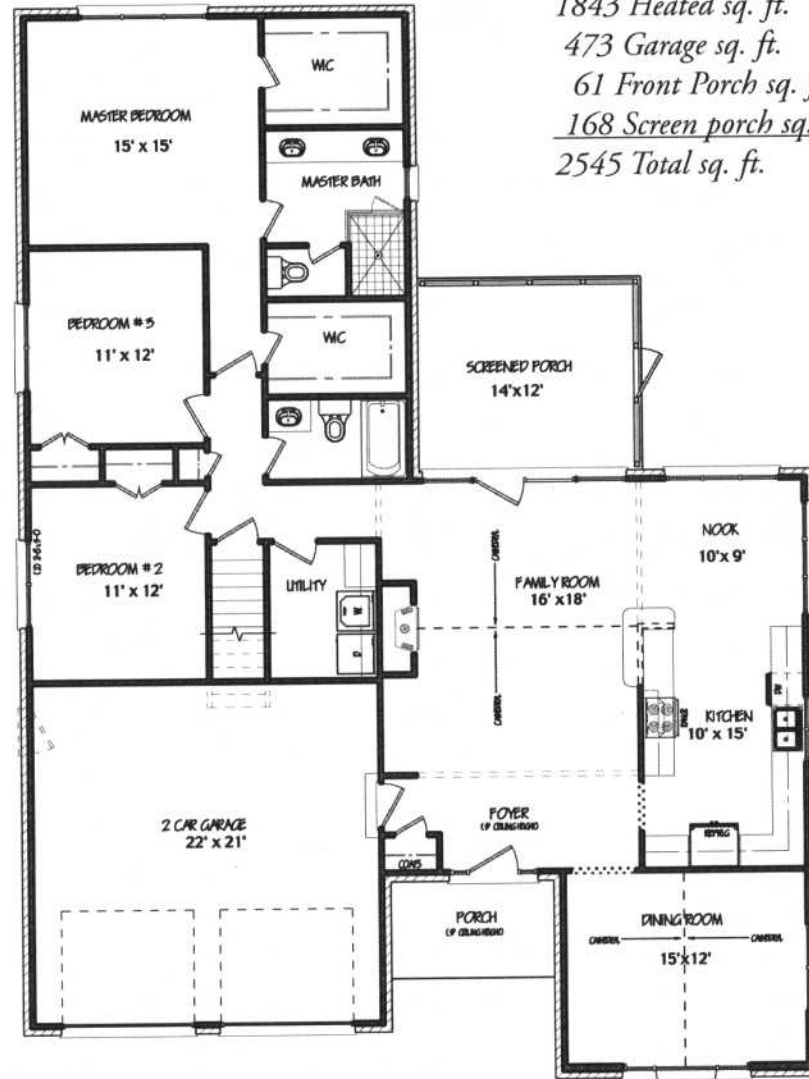

# • The Cambridge •

Optional Bonus Room  
Over Garage 332 S. F.

1843 Heated sq. ft.  
473 Garage sq. ft.  
61 Front Porch sq. ft.  
168 Screen porch sq. ft.  
2545 Total sq. ft.

Not to scale, rendering may not reflect exact floor plan.