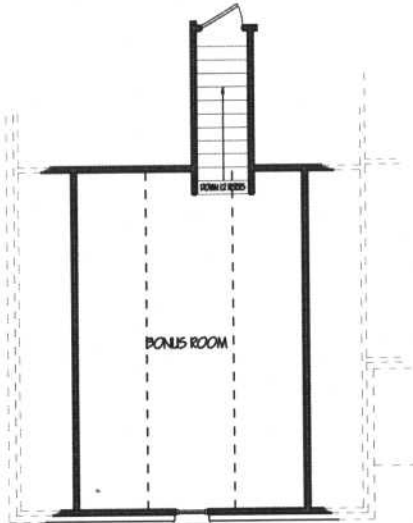

# • The Cambridge •

Optional Bonus Room  
Over Garage 332 S. F.

1843 Heated sq. ft.  
473 Garage sq. ft.  
61 Front Porch sq. ft.  
168 Screen porch sq. ft.  
2545 Total sq. ft.

Not to scale, rendering may not reflect exact floor plan.