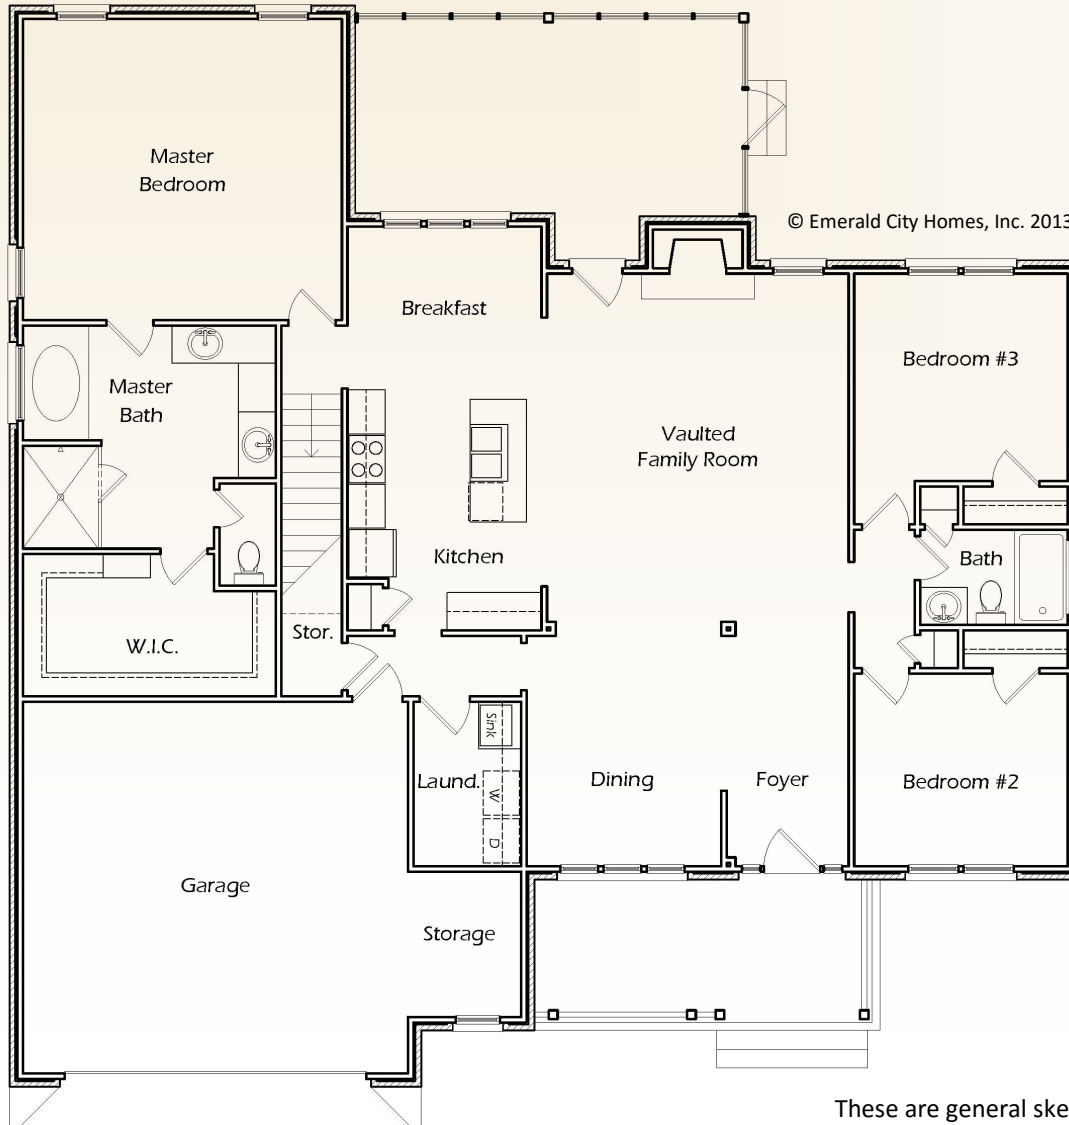

The Dogwood

2500 Square Feet

4 Bedrooms, 3 Baths, Private Guest Suite, Walk-in Storage, 2 Car Garage w/additional storage

These are general sketches; please refer to construction documents for exact measurements.