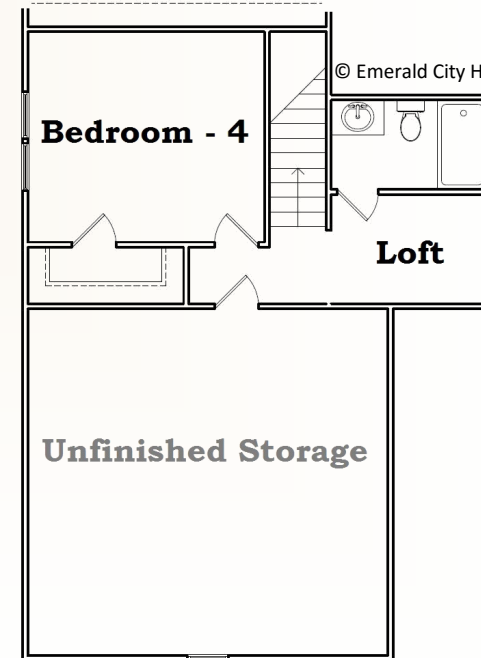

The Dogwood

2500 Square Feet

4 Bedrooms, 3 Baths, Private Guest Suite, Walk-in Storage, 2 Car Garage w/additional storage

These are general sketches; please refer to construction documents for exact measurements.