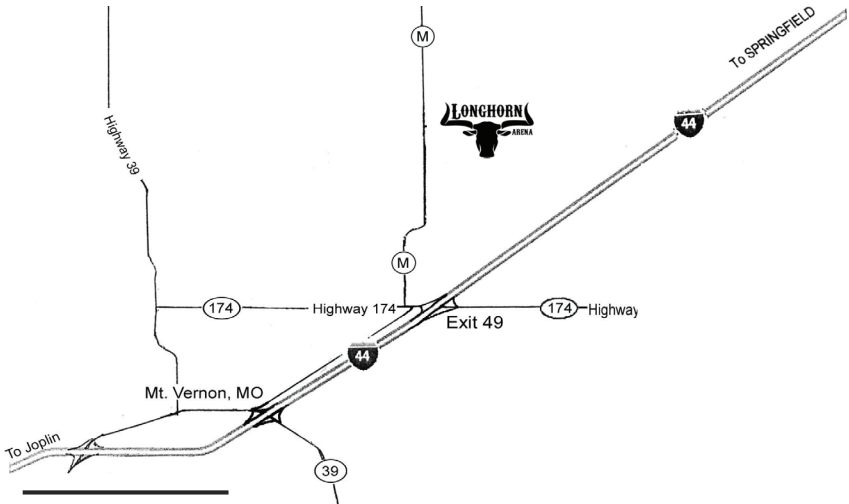

## Saturday Morning 9:00 AM June 1, 2019

1. AMHR Amateur Hunter - Under (1341)
2. AMHR Amateur Hunter - Over (1437)
3. Classic Amateur Hunter In Hand -46" & under (355)
4. AMHR Open Hunter 34" & Under (1315)
5. AMHR Open Hunter 34" – 38" (1415)
6. Classic Open Hunter 46 & Under (317)
7. AMHR Youth Hunter - Under (1316)
8. AMHR Youth Hunter - Over (1416)
9. Classic Youth Hunter in hand-46" & under (350)
10. AMHR Cool Jumper Mare/Gelding -38" & Under (1523)
11. AMHR Amateur Jumper - Under (1342)
12. AMHR Amateur Jumper - Over (1438)
13. AMHR Youth Jumper - Under (1318)
14. AMHR Youth Jumper - Over (1418)
15. Classic Amateur Jumper In Hand- 46" & Under (356)
16. Classic Youth Jumper In Hand - 46" & Under (351)
17. AMHR Amateur Halter Obstacle - Under (1338)
18. AMHR Open Halter Obstacle - 34" & Under (1313)
19. AMHR Open Halter Obstacle - 34" – 38" (1413)
20. AMHR Amateur Halter Obstacle - Over (1434)
21. Classic Amateur Halter Obstacle-46" & Under (349)
22. AMHR Youth Halter Obstacle - Under (1314)
23. AMHR Youth Halter Obstacle - Over (1414)
24. Classic Youth Halter Obstacle- 46" & Under (354)
25. AMHR Open Obstacle Driving –under (1327)
26. AMHR Amateur Obstacle Driving - under (1339)
27. AMHR Open Obstacle Driving –Over (1431)
28. AMHR Amateur Obstacle Driving –Over (1435)
29. NSPPR Yearling & Two Yr. Old in Hand Trail (1615)
30. NSPPR Yearling & Two Yr. Old Lounge Line (1612)
31. AMHR Lead line – 38" & under – Rider 6 & Younger/Leader 16 & Older (1513)
32. Classic Lead line- 46" & Under – Rider 6 & Younger/Leader 16 & Older (327)
33. Classic Walk/ Trot-46" & Under- 10 Years & Younger (330)
34. Classic Western under Saddle - 46" & Under- age 11-17 (360)
35. Classic Western under Saddle - 46 " & Under -age 10 & younger (352)