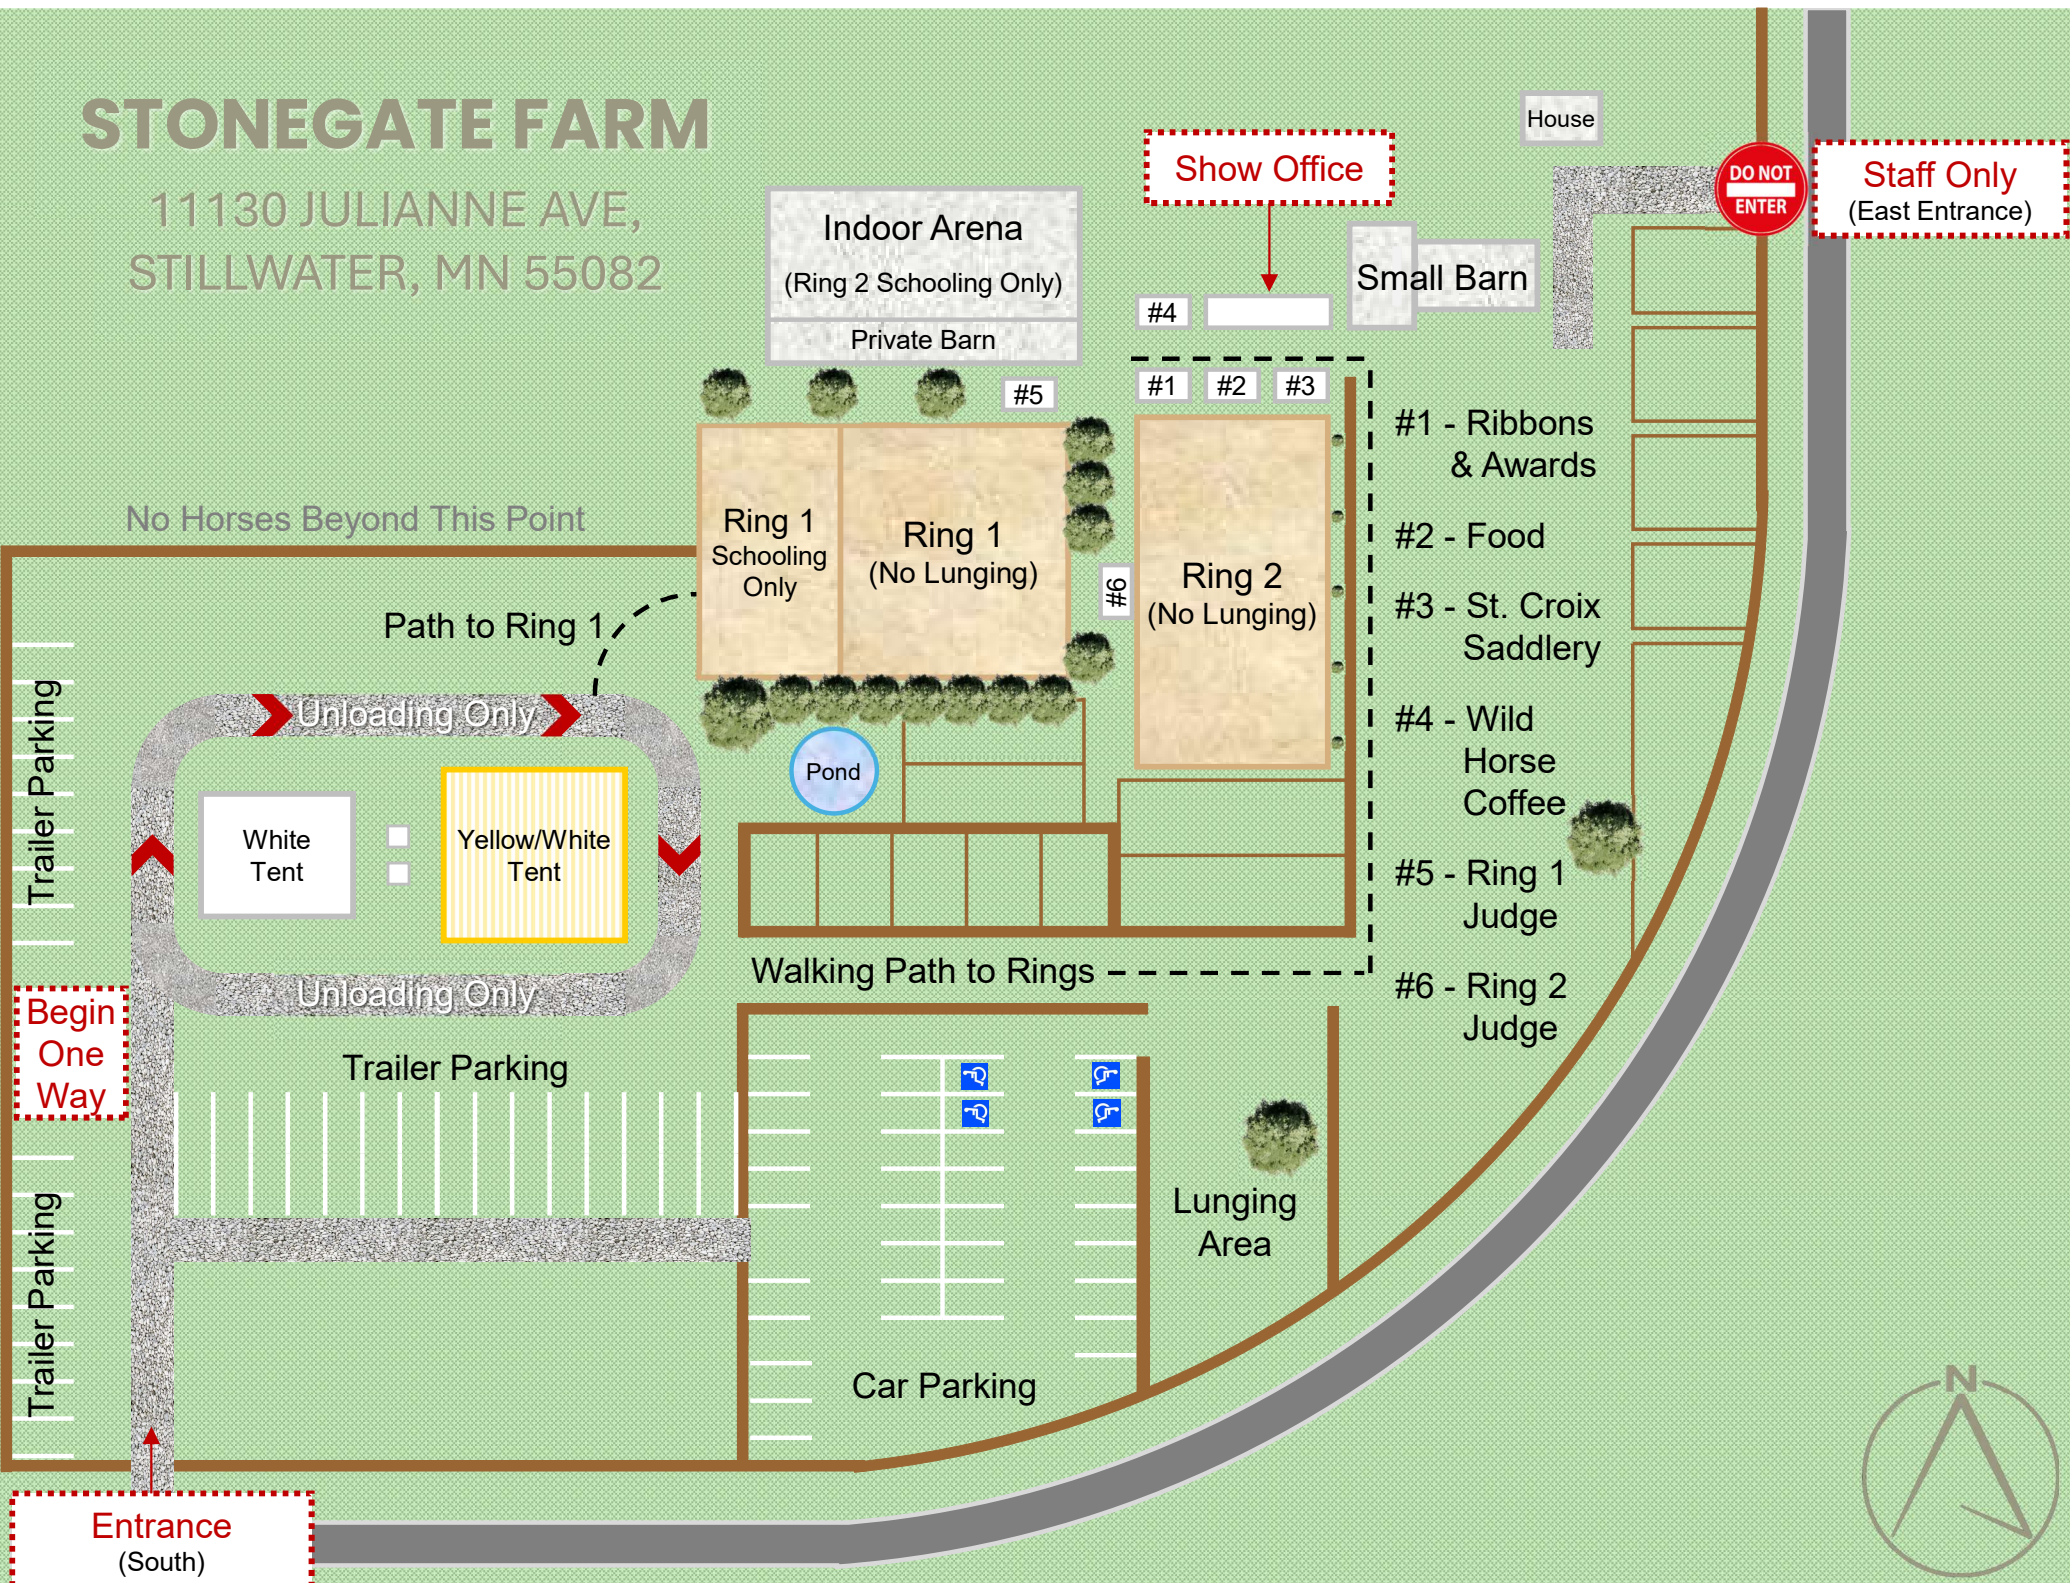

# STONEGATE FARM

11130 JULIANNE AVE,  
STILLWATER, MN 55082

Indoor Arena  
(Ring 2 Schooling Only)  
Private Barn

Show Office

House

Small Barn

DO NOT ENTER

Staff Only  
(East Entrance)

No Horses Beyond This Point

Path to Ring 1

Unloading Only

White Tent

Yellow/White Tent

Unloading Only

Trailer Parking

Ring 1  
Schooling Only

Ring 1  
(No Lunging)

Ring 2  
(No Lunging)

Pond

Walking Path to Rings

#1 - Ribbons & Awards

#2 - Food

#3 - St. Croix Saddlery

#4 - Wild Horse Coffee

Entrance  
(South)