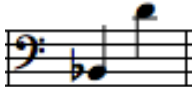

THE SEAL LULLABY – ERIC WHITACRE

FLUTE 1

FLUTE 2

OBOE

BASSOON

CLARINET 1

CLARINET 2

CLARINET 3

BASS CLARINET

ALTO SAX 1

ALTO SAX 2

TENOR SAX

BARI SAX

TRUMPET 1

TRUMPET 2

FRENCH HORN 1

FRENCH HORN 2

TROMBONE 1

TROMBONE 2

BASS TROMBONE

BARITONE B.C.

TUBA