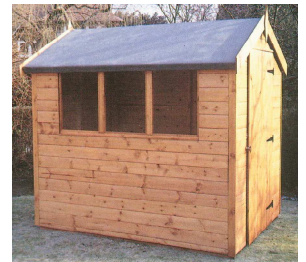

## Timber Shed Price List

Unit C. The Poplars, Beeston, Nott's. Phone: 01159 431919

GOOD STRONG HAND-MADE SHEDS IN FINE SELECTED TIMBER

Size	Tongued & Grooved T & G boarding on plained 2 x 2 framing, Hasp & Staple all Models All Models T & G	Log Lap Log Lap boarding on plained 2 x 2 framing, Hasp & Staple all Models All Models T & G	Treatment in Gold Cedar	
			Full Shed	Floor Only
4 x 4	505.00	630.00	35.00	23.00
5 x 4	525.00	660.00		
6 x 4	590.00	735.00	42.00	25.00
6 x 5	610.00	755.00		
6 x 6	680.00	865.00		
7 x 5	680.00	865.00	45.00	27.00
8 x 5	745.00	965.00		
8 x 6	755.00	1000.00		
9 x 6	875.00	1150.00	50.00	30.00
10 x 6	905.00	1260.00		
10 x 8	1125.00	1400.00		
12 x 8	1325.00	1640.00		

## Deluxe Summerhouses

	T & G	Log Lap
7 x 5	1380	1675
8 x 6	1495	1805
10 x 6	1695	2035
10 x 8	1840	2265
12 x 8	2045	2465

Double door's + £180.00