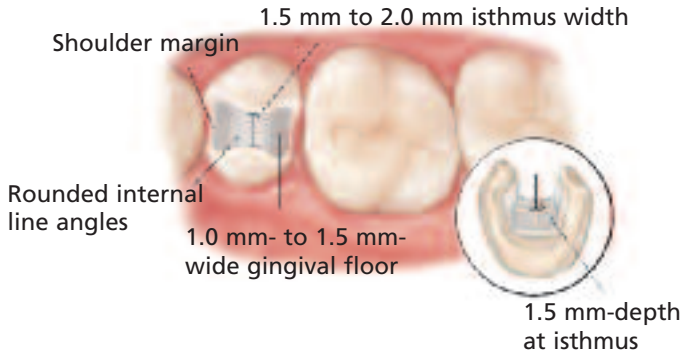

Inlays/Onlays

INLAY PREPARATION