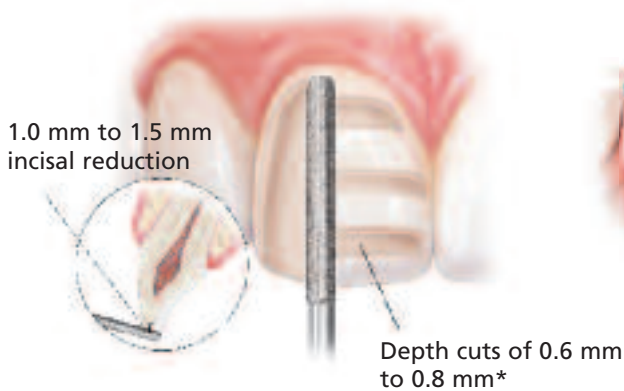

### ANTERIOR CROWN PREPARATION

## 3-Unit Bridge Restorations

## Veneers

A medium grit, round-ended, diamond bur is used to remove a uniform thickness of facial enamel by joining the depth-cut grooves.

The diamond bur is angled to bevel back the incisal edge.

## Thin Veneers

IPS e.max can be pressed to as thin as 0.3 mm for veneers. If sufficient space is present, IPS e.max can be placed over the existing teeth without the removal of any tooth structure. Depending on the case requirements, however, some teeth may need to be prepared to accommodate for the thickness of the ceramic and to ensure for proper contour and emergence profile.