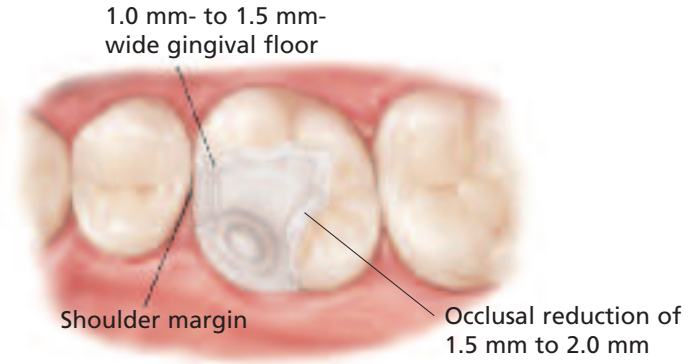

ONLAY PREPARATION