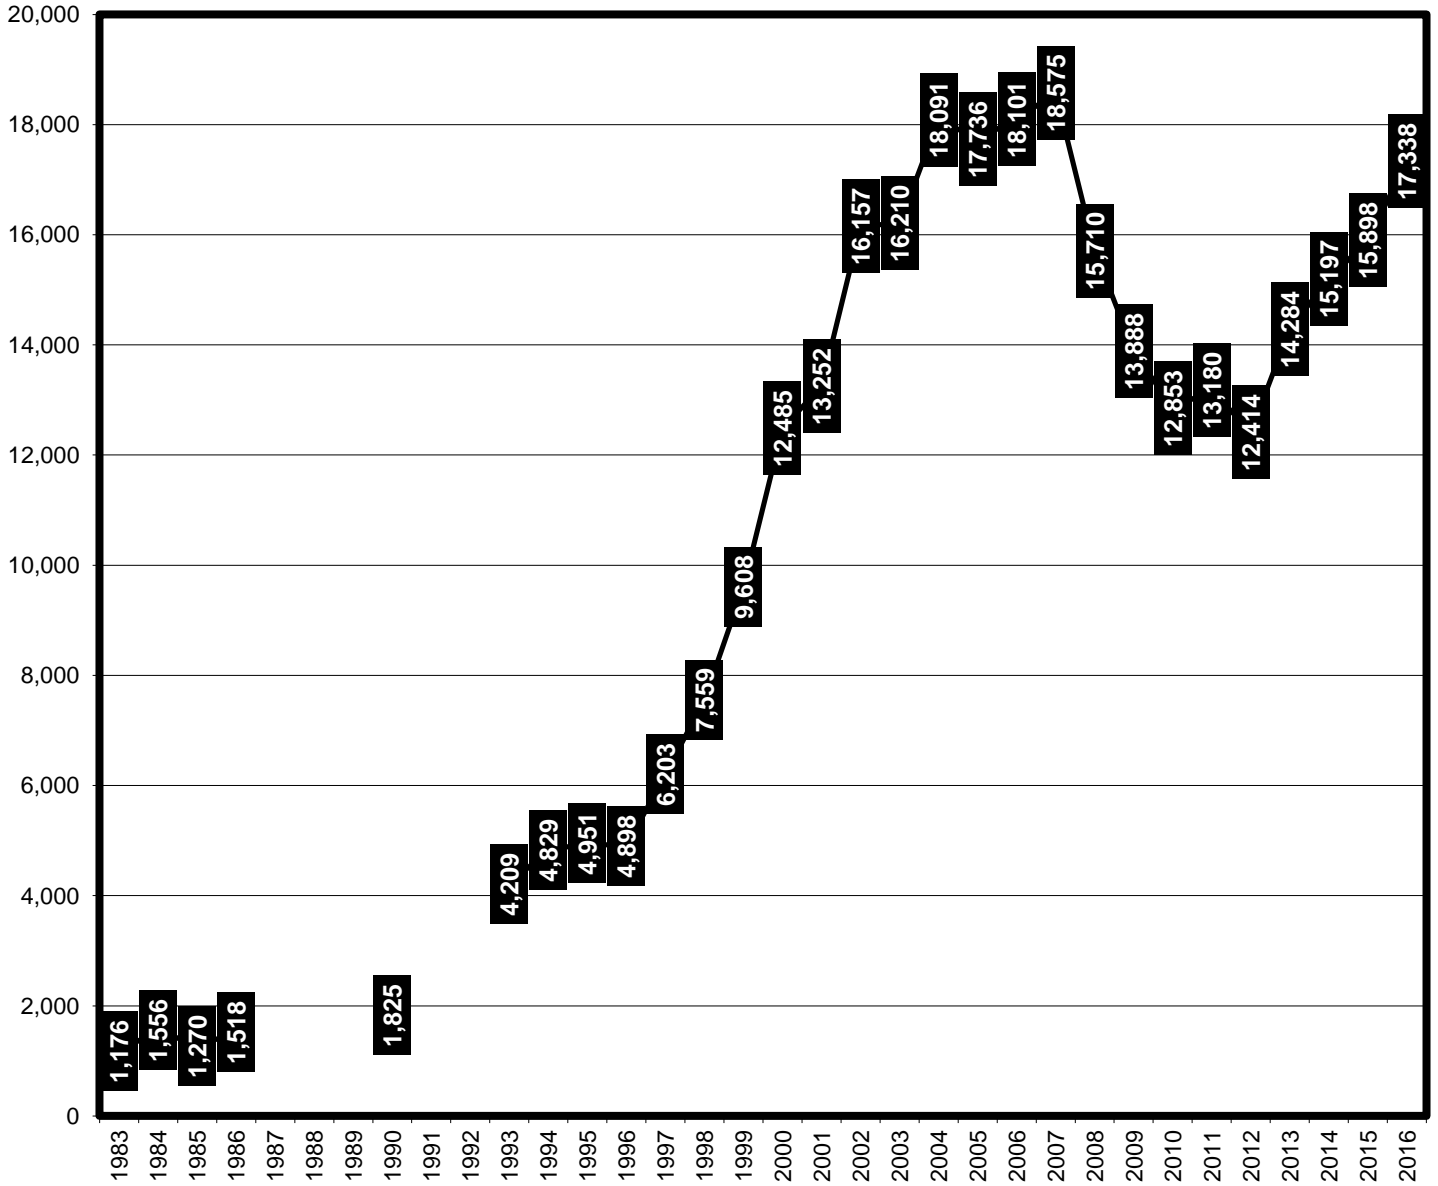

# Total Annual SMO Jet Operations Growth By Year From 1983

(Data is from SMO records) Graph assembled by Martin Rubin

(No jet operation count was kept for 1987, 88, 89, 91, and 1992.)