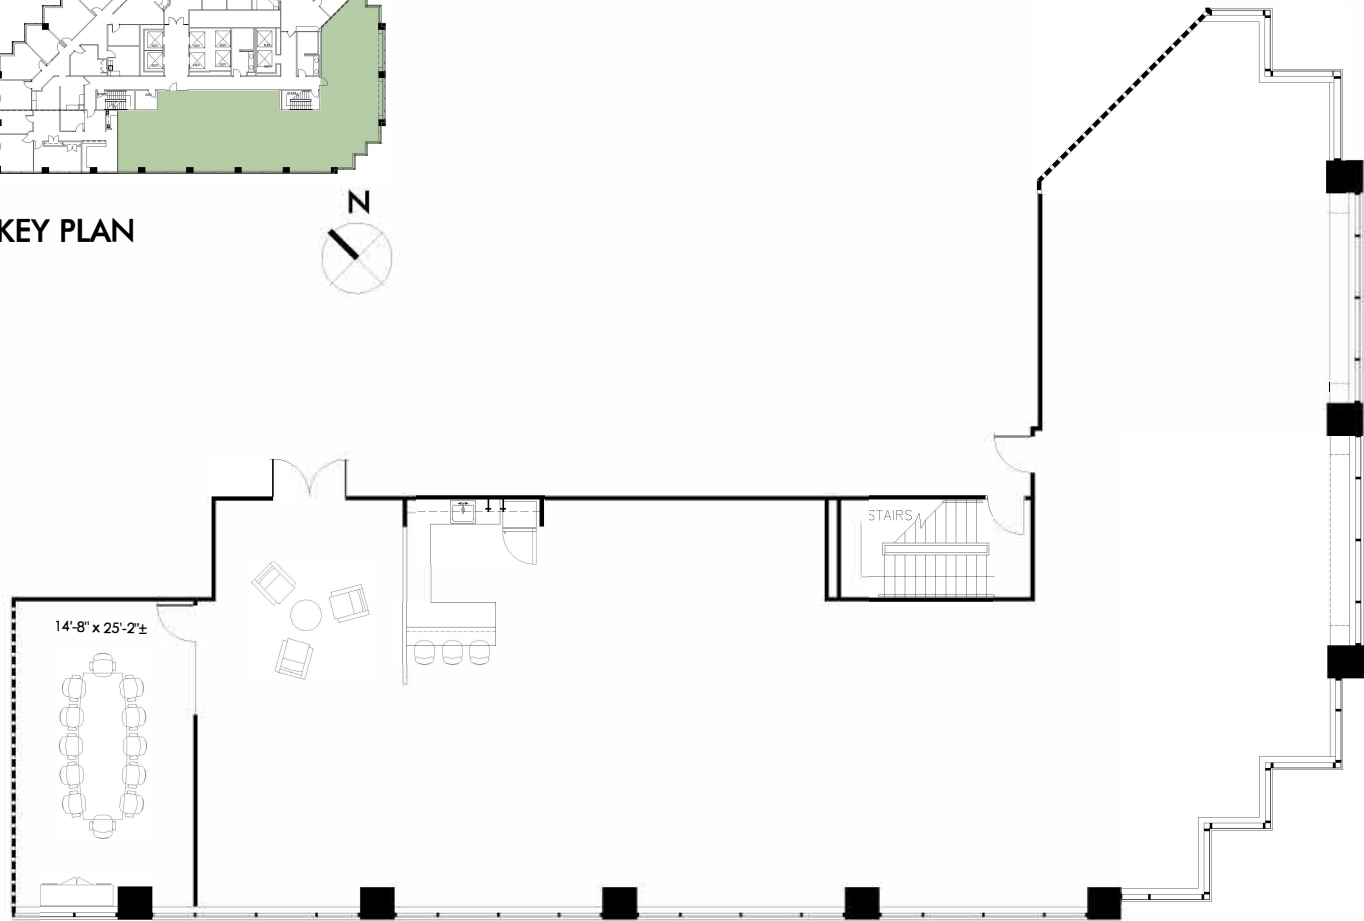

KEY PLAN

FOR LEASING INFO CONTACT:
Celeste Fowden (214) 979-6113
Jackie Marshall (214)979-6115
Ben Davis (214)979-6336

SAINT PAUL PLACE

750 NORTH SAINT PAUL STREET, DALLAS, TEXAS 75201

FLOOR: 6th
SUITE: 600
DATE: 3.4.2016
RSF: 5,015