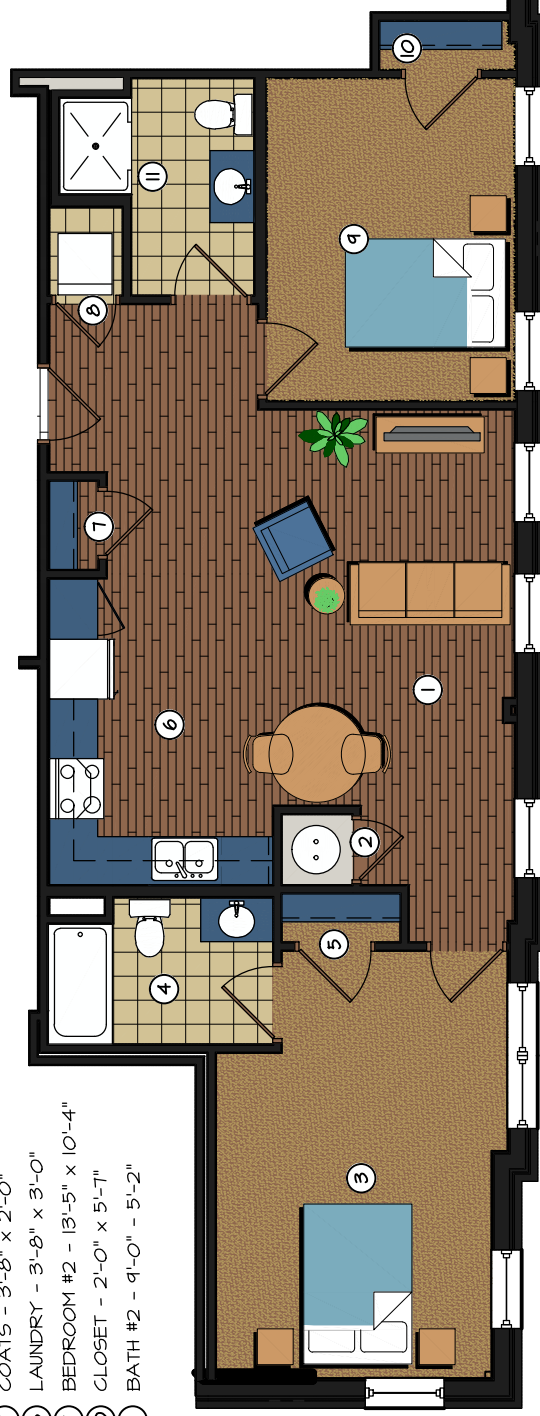

- ① LIVING ROOM - 22'-2" x 10'-0"
- ② MECH - 2'-11" x 2'-11"
- ③ BEDROOM #1 - 13'-6" x 12'-1"
- ④ BATH #1 - 6'-1" x 9'-4"
- ⑤ CLOSET - 2'-0" x 4'-11"
- ⑥ KITCHEN/DINING - 12'-11" x 9'-4"
- ⑦ COATS - 3'-8" x 2'-0"
- ⑧ LAUNDRY - 3'-8" x 3'-0"
- ⑨ BEDROOM #2 - 13'-5" x 10'-4"
- ⑩ CLOSET - 2'-0" x 5'-7"
- ⑪ BATH #2 - 9'-0" x 5'-2"

NOTE: DIMENSIONS MAY VARY FROM UNIT TO UNIT