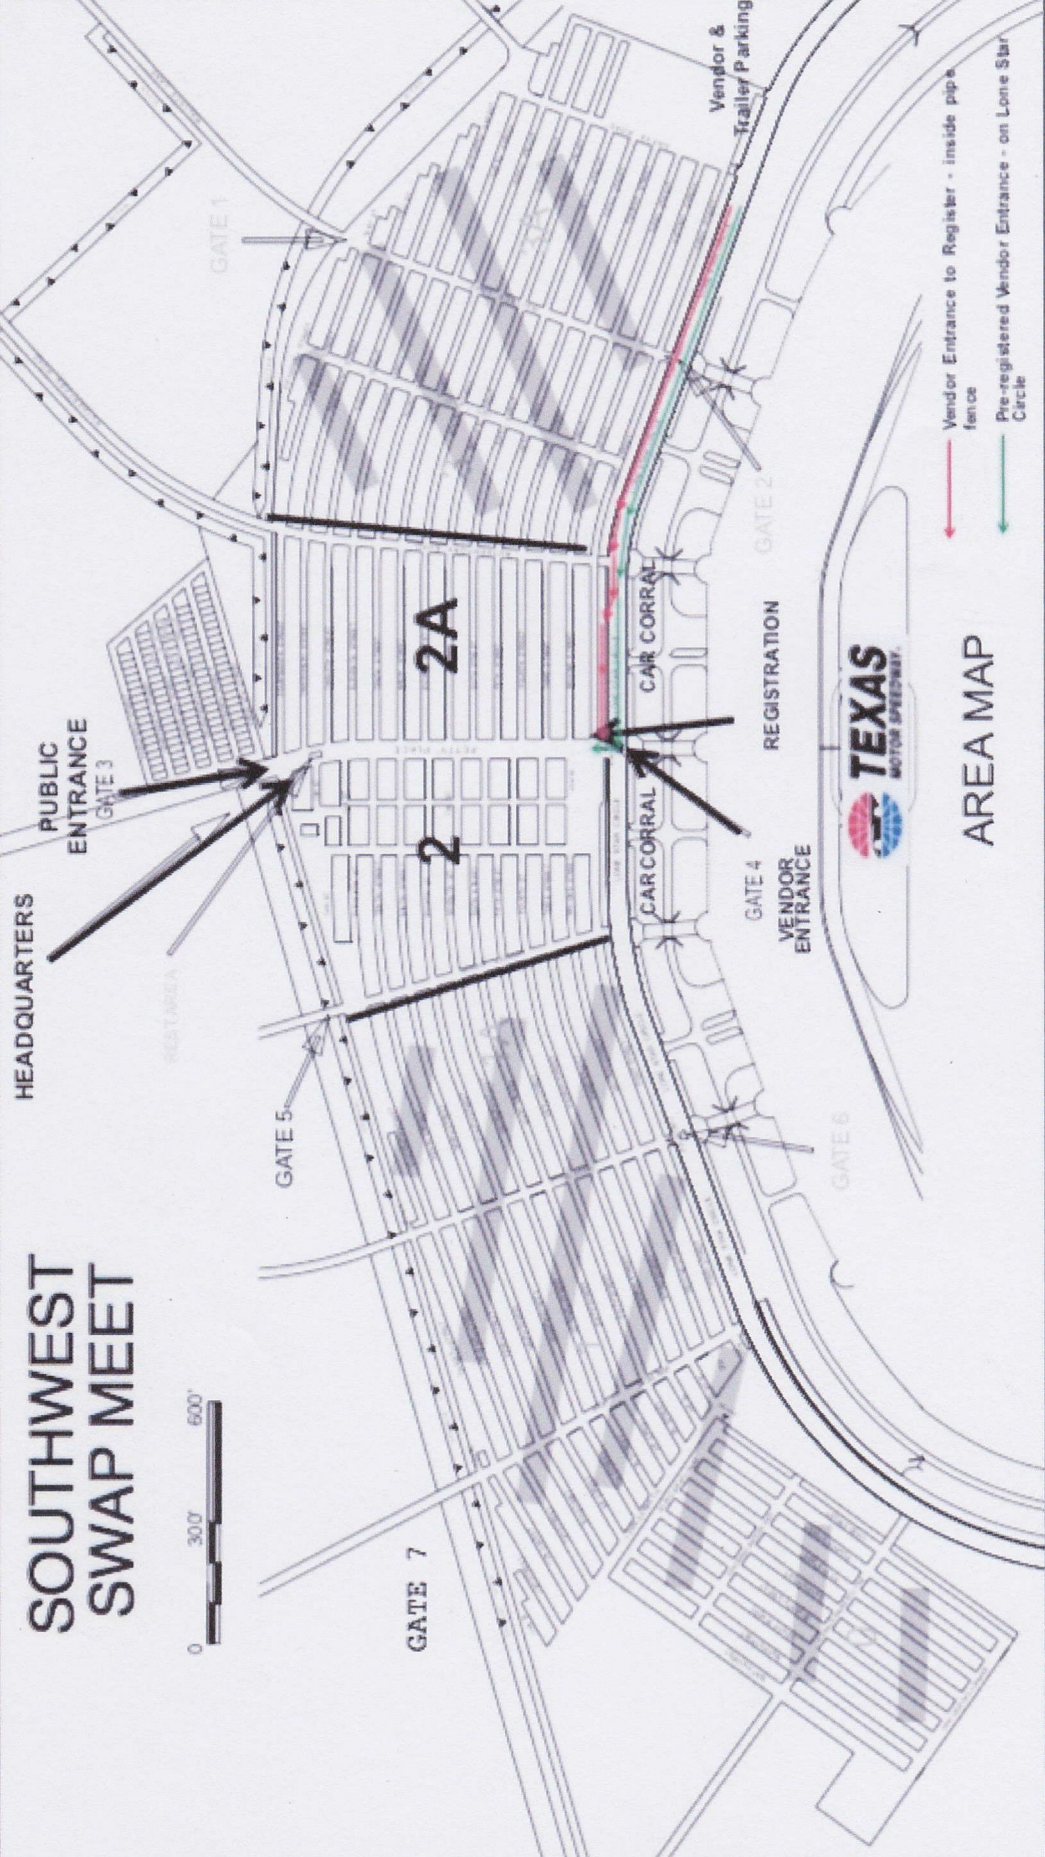

# SOUTHWEST SWAP MEET

## AREA MAP

- Vendor Entrance to Register - inside pipe fence
- Pre-registered Vendor Entrance - on Lone Star Circle