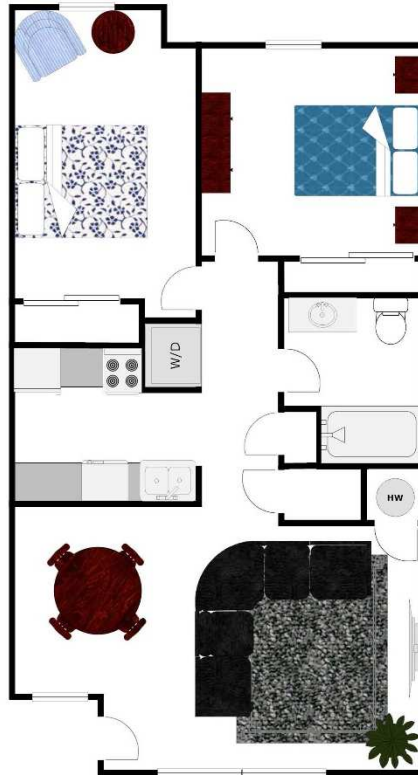

Rohan Ridge Apartments

1 Bedroom 1 Bath- 600 Sq. Ft
Rent: \$_____ Dep: \$_____

2 Bedroom 1 Bath- 800 Sq. Ft
Rent: \$_____ Dep: \$_____

3 Bedroom 2 Bath- 1000 Sq. Ft
Rent: \$_____ Dep: \$_____