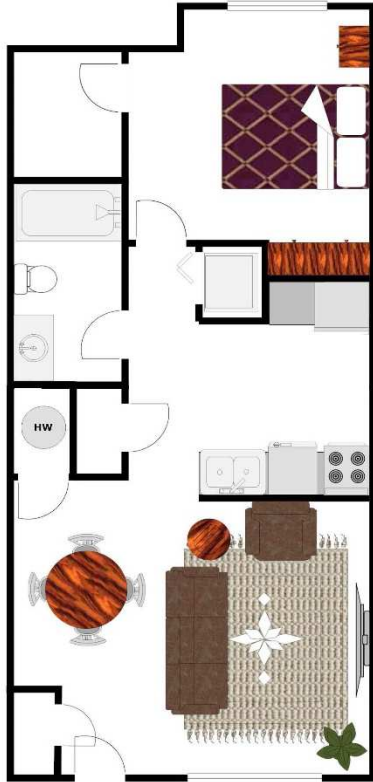

Rohan Ridge Apartments

1 Bedroom 1 Bath- 600 Sq. Ft
Rent: \$_____ Dep: \$_____

2 Bedroom 1 Bath- 800 Sq. Ft
Rent: \$_____ Dep: \$_____

3 Bedroom 2 Bath- 1000 Sq. Ft
Rent: \$_____ Dep: \$_____