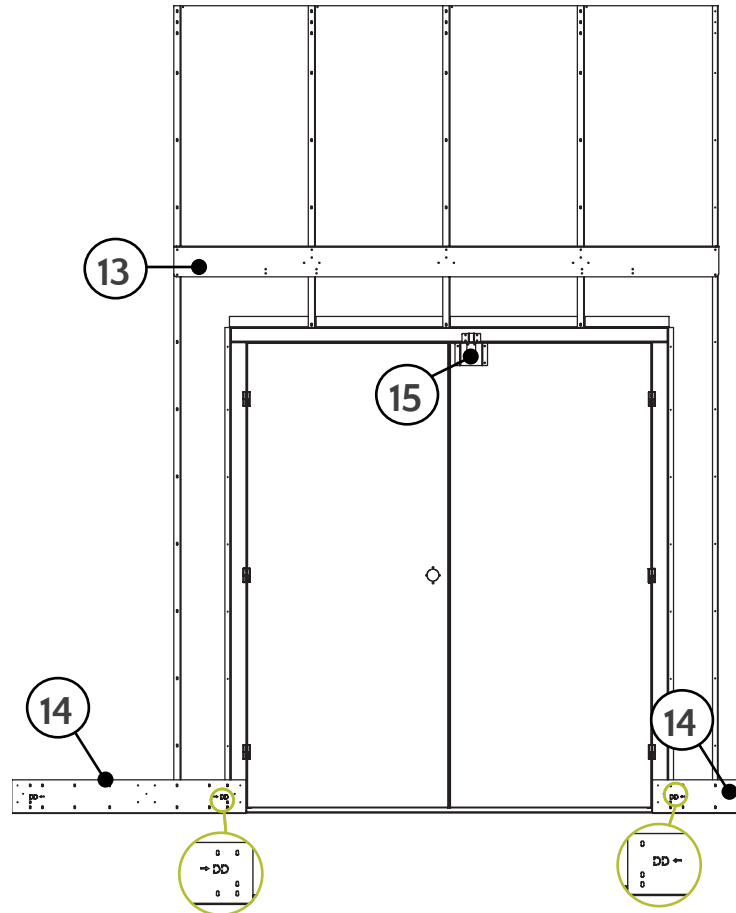

# McCain Walls® Double Door Right-Hand Inswing

Multiple Views Product Diagram

Front View

Side View

Back View

## COMPONENTS LIST

1. Double Door Left Panel
2. Double Door Right Panel
3. Center Door Panel
4. Single Door Right-Hand
5. Double Door Right-Hand, No Handle
6. Double Door Header
7. Double Door Threshold
8. Left Door Jamb
9. Right Door Jamb
10. Double Door Filler Bracket 1
11. Double Door Filler Bracket 2
12. Double Door Filler Bracket 3
13. Double Door Panel Bracket Stiffener
14. Double Door Bottom Rail
15. Door Latch Assembly (Inswing)

### Contact Us

For a quote, to place an order, or learn more give us a call at (760) 295-9230 or visit [www.mccainwalls.com](http://www.mccainwalls.com)

\*Dimensions are rounded to the nearest inch.

\*The etched arrow and DD on the bottom rails indicate direction in which the door will be placed.