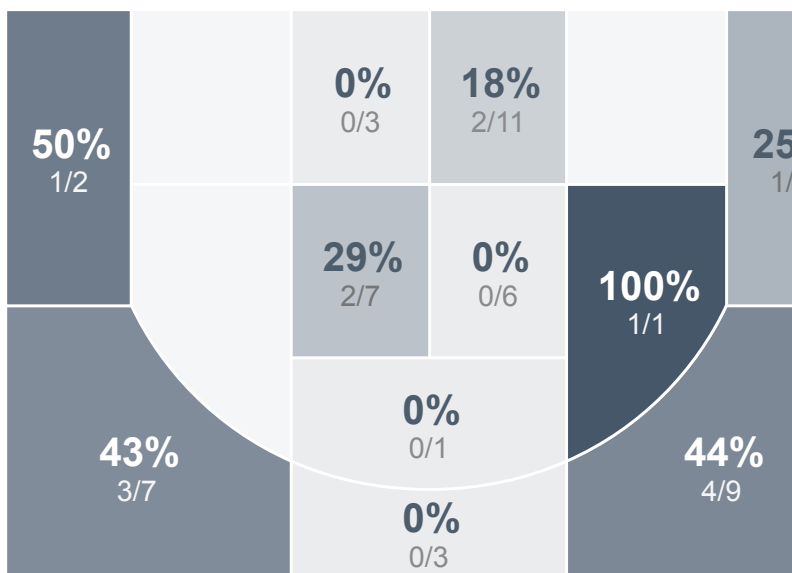

Turtle Mountain High School