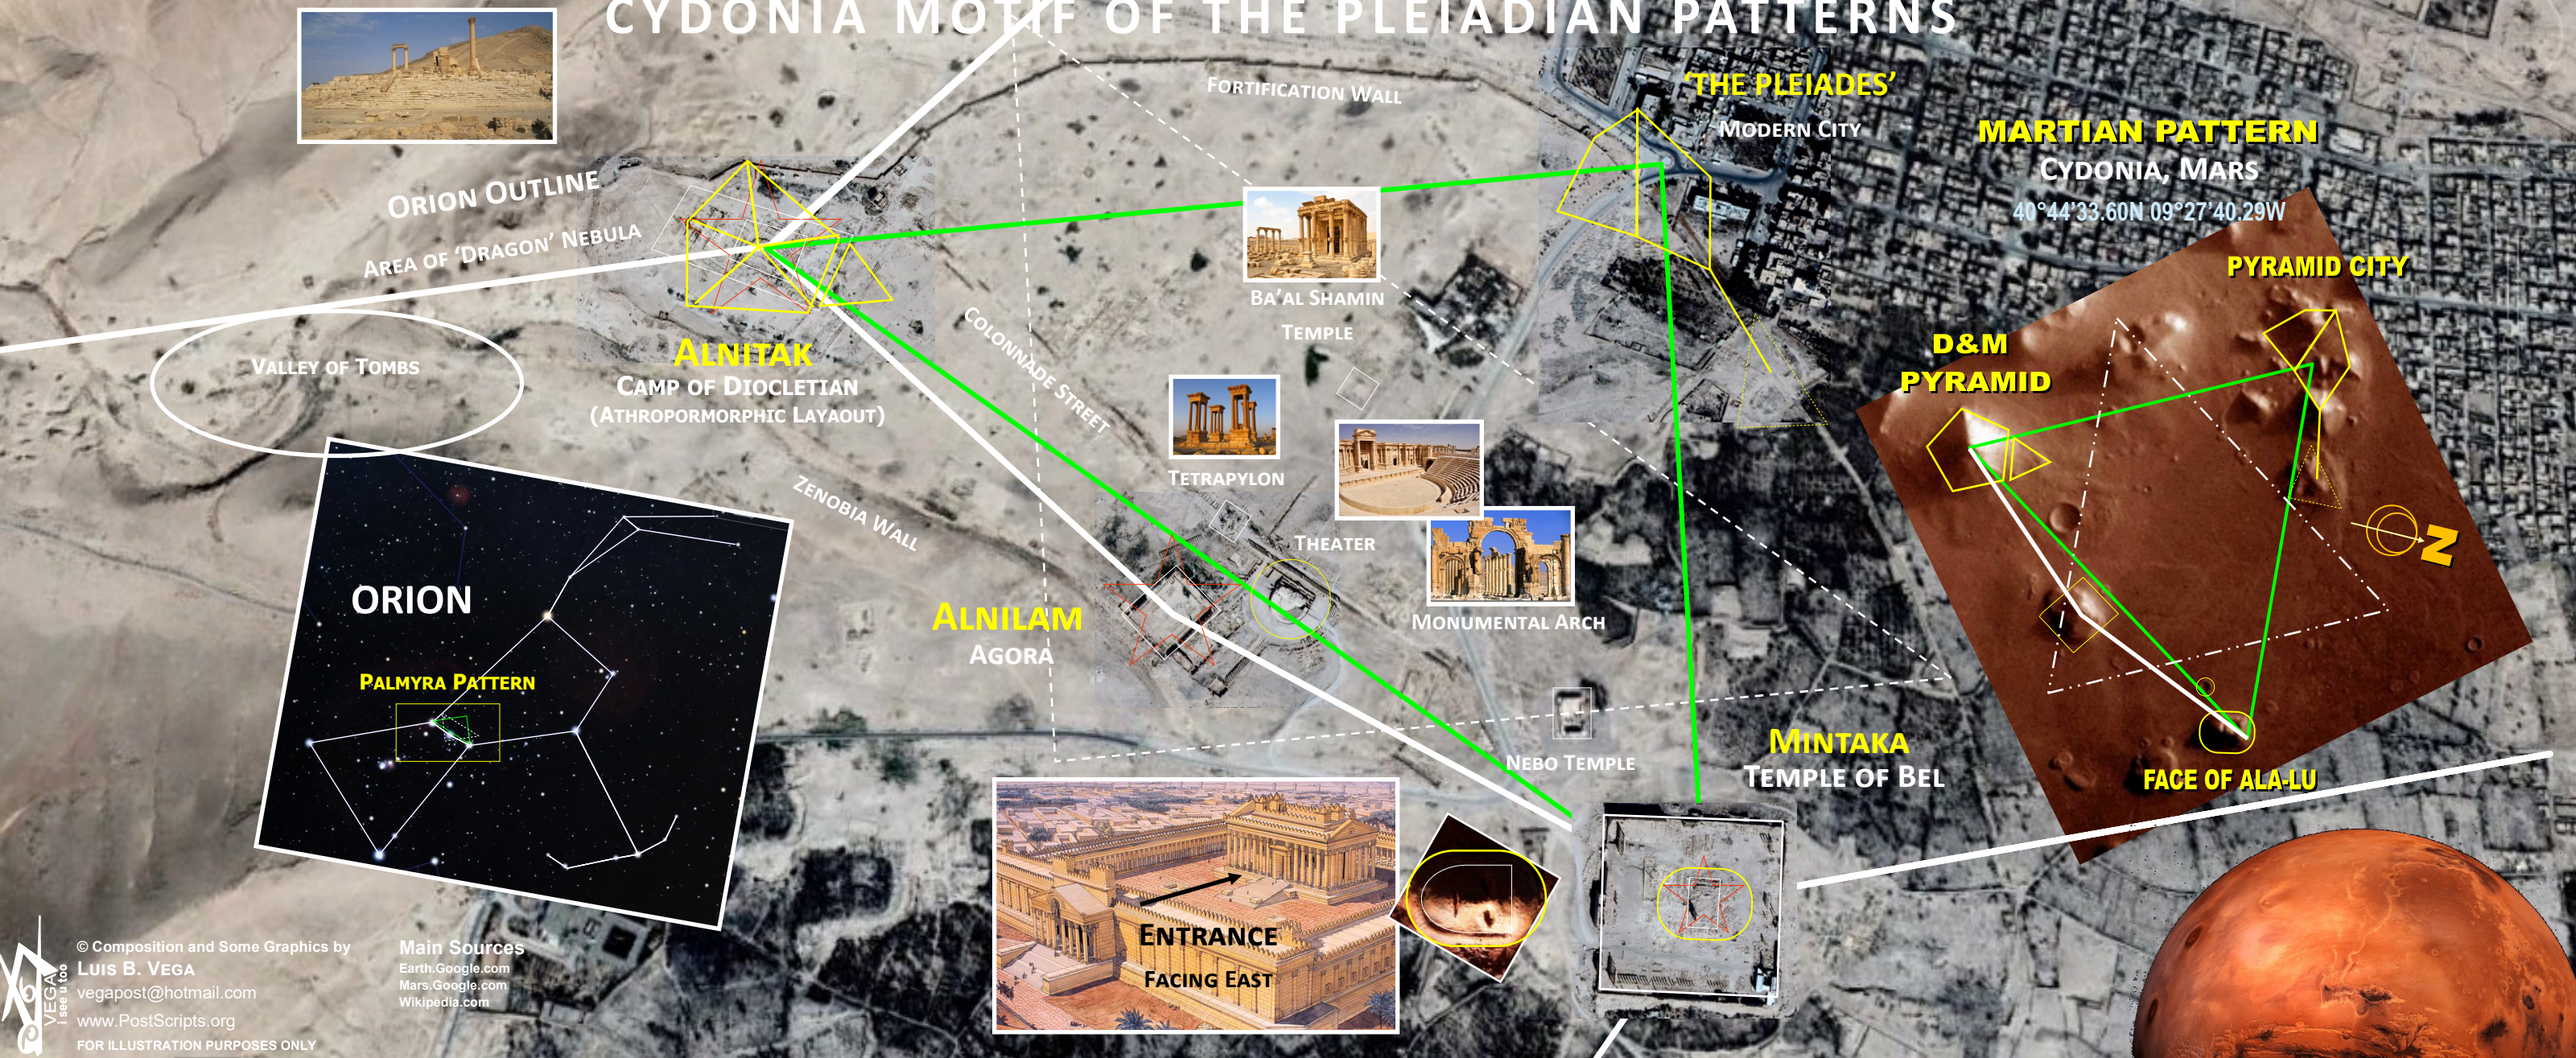

PALMYRA MARTIAN-ORION STAR MAP

The purpose of this study is to present the evidence that the geometric ley-lines of Palmyra layout is set to the *Cydonia, Mars* ley-lines. Pertaining to the *Cydonia, Mars* anomalies, there are 3 main pyramid structures that comprise the *Martian Motif*. There is the famous *Face of Mars*, the giant *Pentagon Fortress* and the *Pleiadian Pyramid City*. These 3 structures triangulate each other and would make up the core of a large metropolitan city on Earth. What is astonishing is that such a *Martian Motif* is seen implemented in the architecture of almost all the ancient civilizations on Earth. This started, at least based on the archeological record after the *Flood of Noah* with Babylon and Sumer. How the *Martian Motifs* tied to the ley-lines of ancient cities, temples and structures is that perhaps the lost knowledge and connection of the Martian civilization was conveyed to the few and selected 'priestly' class on Earth that constitutes the Secret Societies, etc. This special class of humans are perhaps tasked at keeping the legacy, lifeline and bloodline operational. Even now in the modern era, the same *Cydonia, Mars* motif is incorporated into the major capitals.

CYDONIA MOTIF OF THE PLEIADIAN PATTERNS

© Composition and Some Graphics by
LUIS B. VEGA
 vegapost@hotmail.com
 www.PostScripts.org
 FOR ILLUSTRATION PURPOSES ONLY

Main Sources
 Earth.Google.com
 Mars.Google.com
 Wikipedia.com