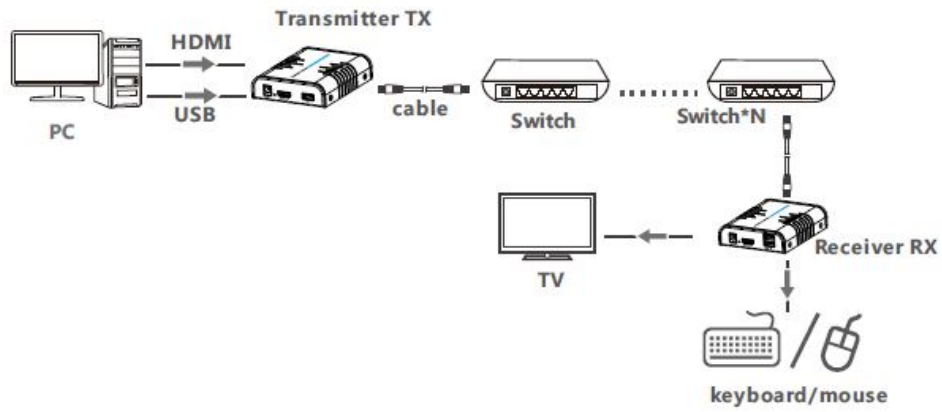

It is useful for control and security purposes where the console shall be placed in an easy accessible location.

### FEATURES

- Extend HDMI signal up to 120m by a single Cat5e/6
- Support resolution up to 1080p@60Hz
- LED indicators show status of power and USB connection
- Support KVM function, remote control conveniently
- Support LAN standard 802.3 Ethernet 10/100/1000Mbps
- Compliant STP and UTP CAT5/5E/6 network cables
- Aluminium alloy housing design, stable and durable

### SPECIFICATIONS

HDMI Signal	HDMI 1.3, Compatible with HDCP1.2
Video Bandwidth	≤ 70Mbps
Connect Cable Standard	UTP/ STP Cat5e/6
Resolutions	640x480@60Hz ; 800x600@60Hz ; 1024x768@60Hz 1280x720@60Hz ; 1360x768@60Hz ; 1440x900@60Hz 1400x1050@60Hz ; 1680x1050@60Hz ; 1920x1080@60Hz
Transmission Distance	Up to 120m for 1080P Full HD over single Cat6
Audio Support	PCM (44.1KHz, 48KHz)
HDMI Connector	Type A, 19pin, Female
Operation Temperature	0°C- 50°C
Power Supply	DC5V/1A
Power Consumption	TX: 3.5W/ RX: 3.5W
Color	Black
Dimensions (L x W x H)	110 x 90 x 26mm
Weight	350g (TX and RX)
Accessories Included	2 x DC5V Power Supply; 1 x CD (USB driver software) ; 1 x User manual

### APPLICATION DIAGRAM

General Connection:

Multi-switch/ router Connection:

---