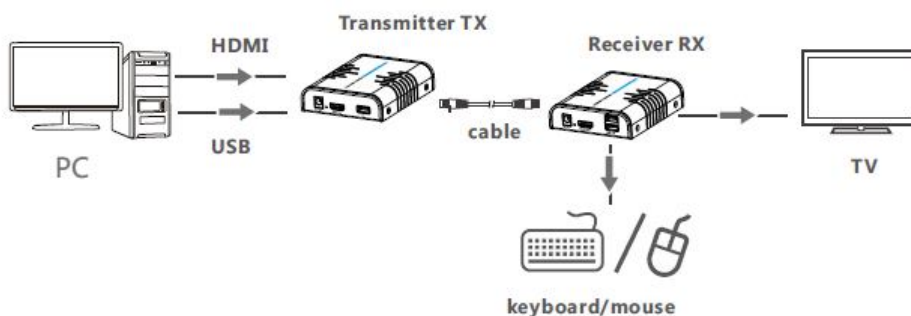

APPLICATION DIAGRAM

General Connection: