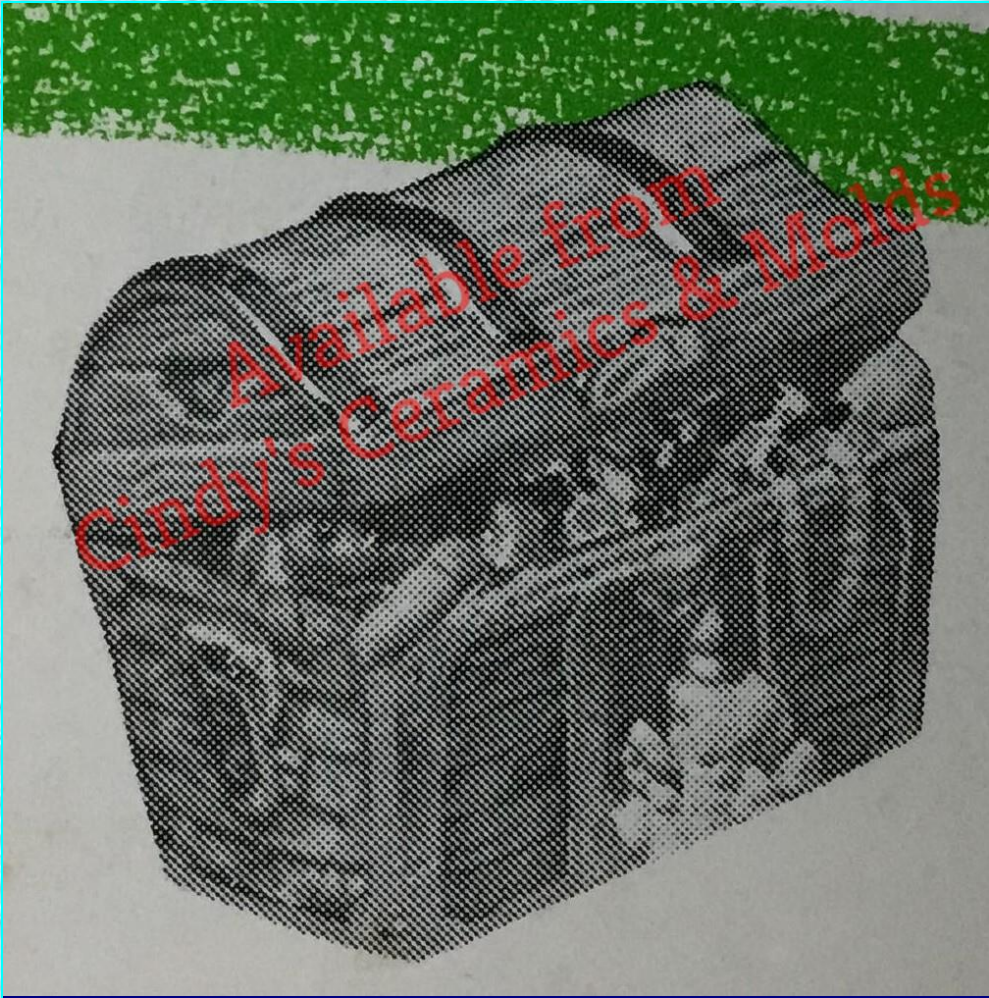

A-18

3 High

5.00

Treasure Chest (for aquariums and terrariums)

*S-7

Sailor Boy with Anchor

6.00

*A-221