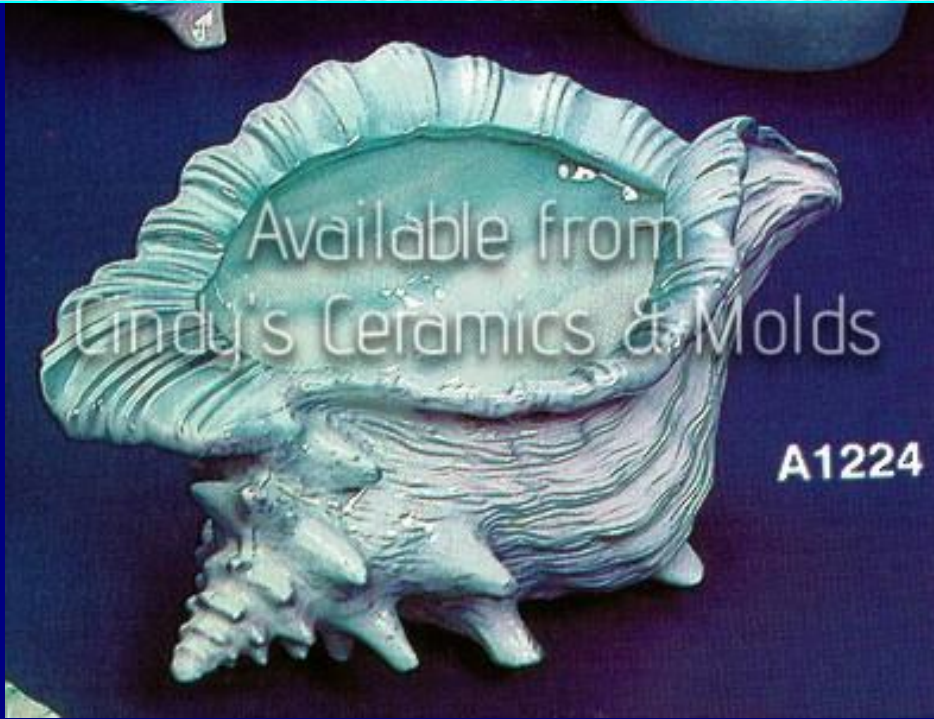

14.00

Small Sailor Smiley

A-954,  
1439

13 Long;  
10 Long  
(Lid)

32.50  
(Shell  
only);  
40.00  
with lid

Queen Conch Shell & Lid

A-1224

11 Long

26.00

Conch Shell #2

A-1375

9 Long

24.00

Conch Shell #3

A-1435

7 1/2  
Long