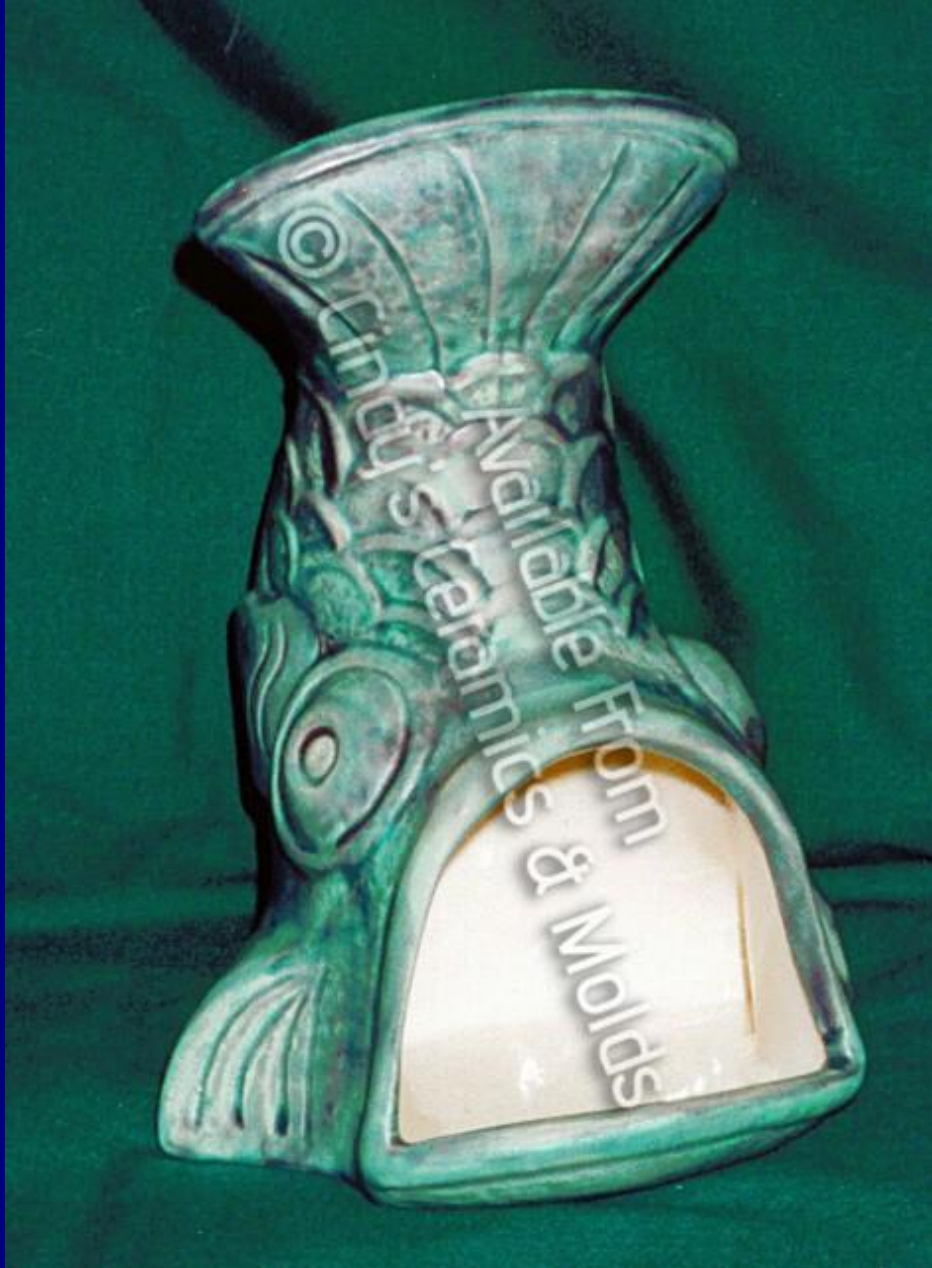

7 Long

22.20

Fish Light

J-2140

6 Tall

18.90

Small Fish Light

C-4044