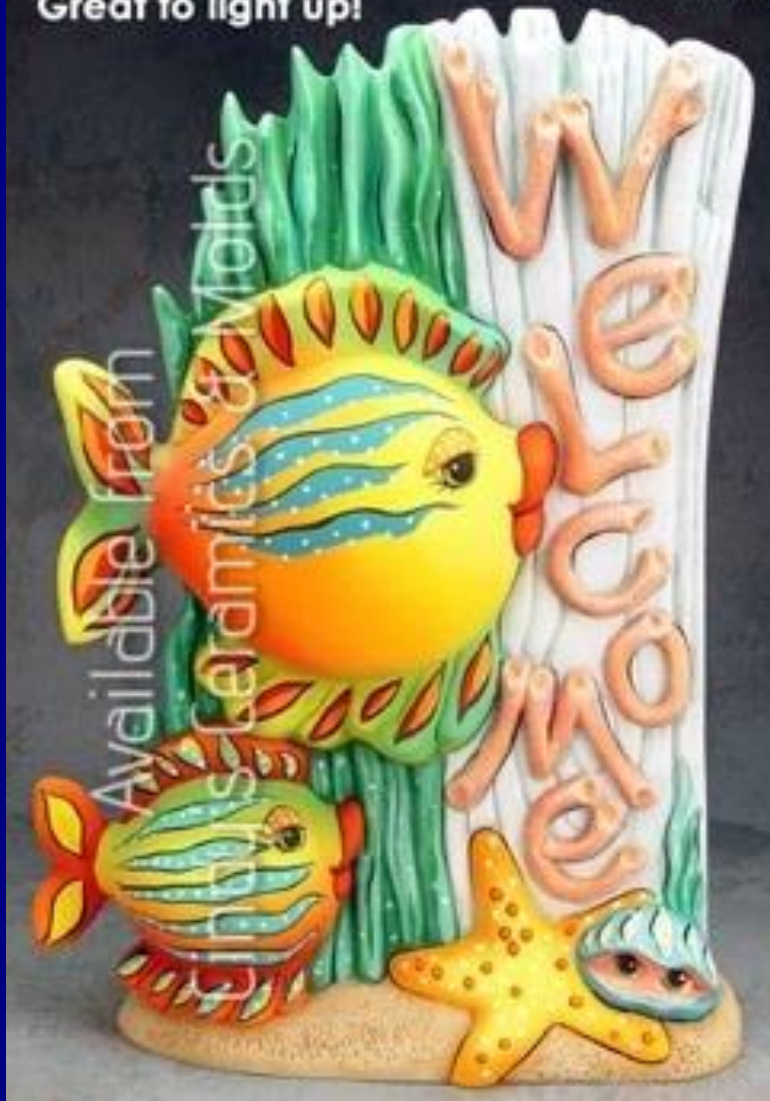

L-3570

16 High

50.00

Large Lighthouse Santa

OS-273

12.00 set

Whale Windchimes/ Magnets/ Ornaments  
(Please indicate when ordering whether you'd like the pieces  
as magnets, a windchime/ mobile)

J-2620

Fish are 2  
to 3 Tall  
and  
Seahorse is  
5 Tall

10.80

Four Fish and a Seahorse (Sold as a Set of Five)

J-2861

9.5 Tall

14.00

Sam the Shell Seeker Hippy Beach Gnome

J-4045

Sandy Beach Gnome

9.5 T by  
4.25 Wide

14.00

Great to light up!

18.5" T x 13" W

J-2687

18.5 Tall by  
13 Wide

50.00