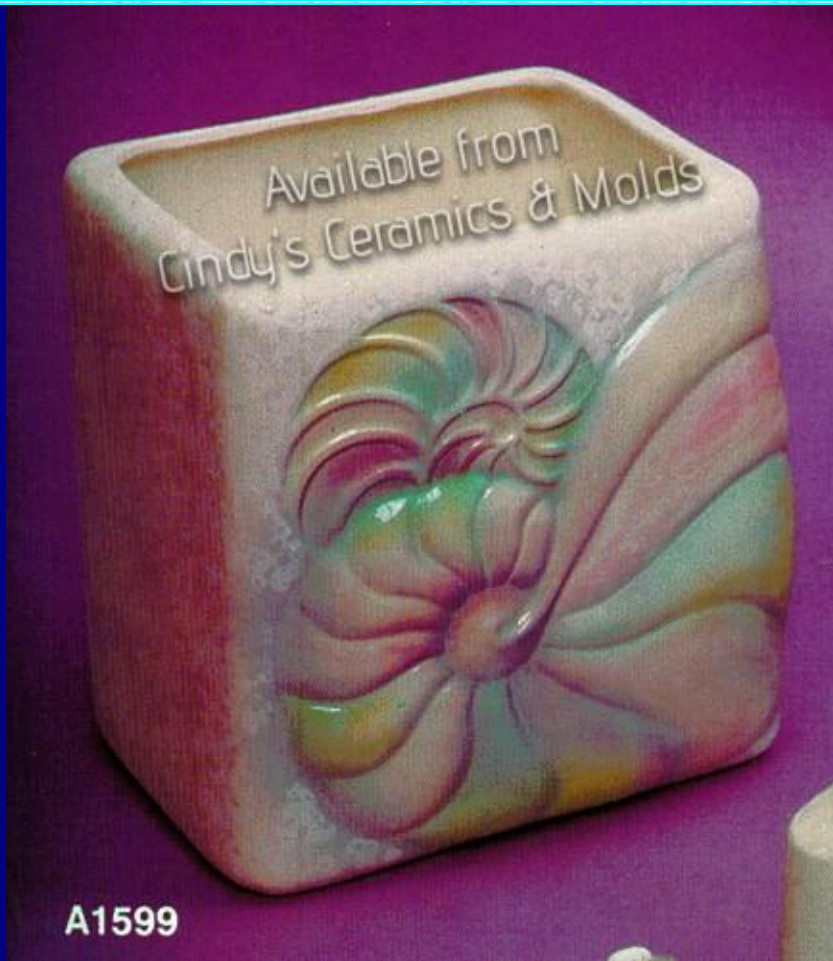

A-1599

8 1/2
Long

20.00

Nautilus Wastebasket

A-1751/3

Shell Dinnerware Set (One each of Shell Serving Dish, Dinner Plate, and Salad/ Dessert Plate)

42.75

A-1751