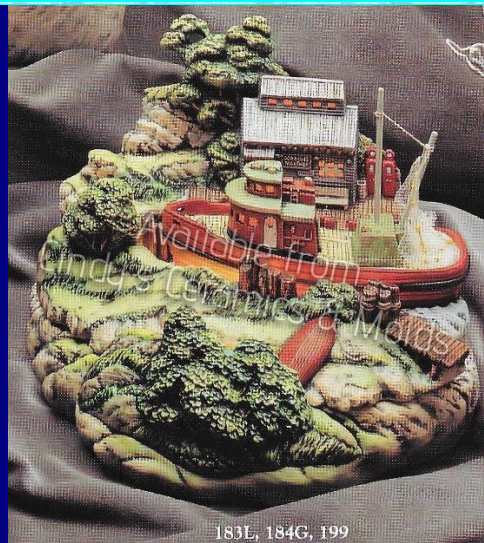

Boatyard Village Lightup (shown with TBM-184G;
Additional Base recommended to light up- see
Masterpiece Scenes for more information)

5 High by
10 Long

25.00

Boat & Marina Lightup (shown with TBM-184G & TBM-
199; see Masterpiece Scenes for more information)

TBM-184G

3 Tall by 10
Wide

10.00

*Alb-
1251