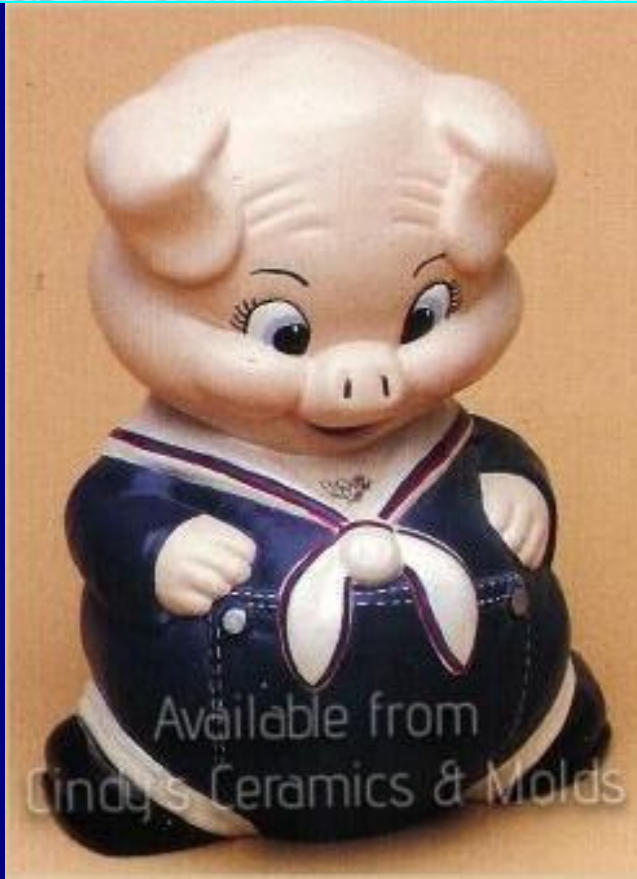

7 Tall

10.50

Sailor Pig  
(to order as a bank, please order item number FDF-1026-B)

L-2341

7 Long

12.00

Seal Pup Sitting (Seal Pup Laying is NOT available)

L-2718