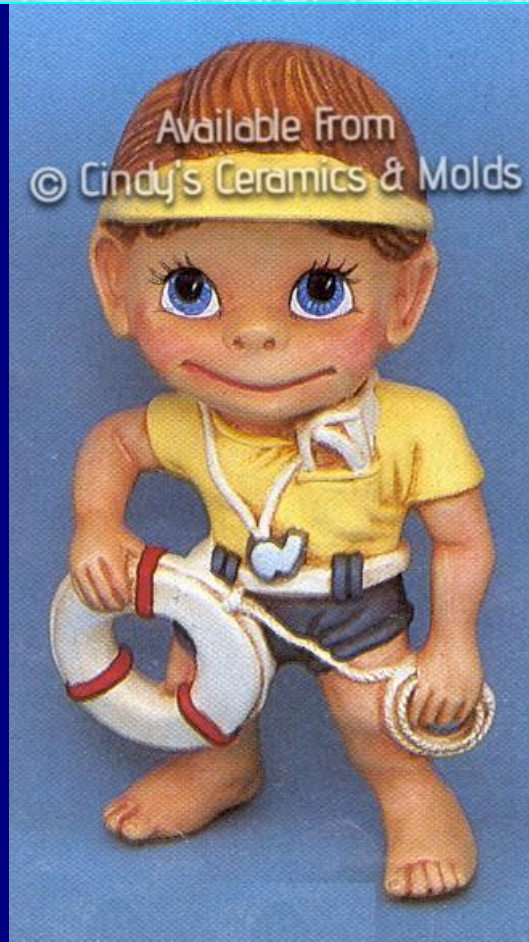

Happy Swimmer/ Diver

10 3/4
Tall

20.00

Lifeguard Smiley