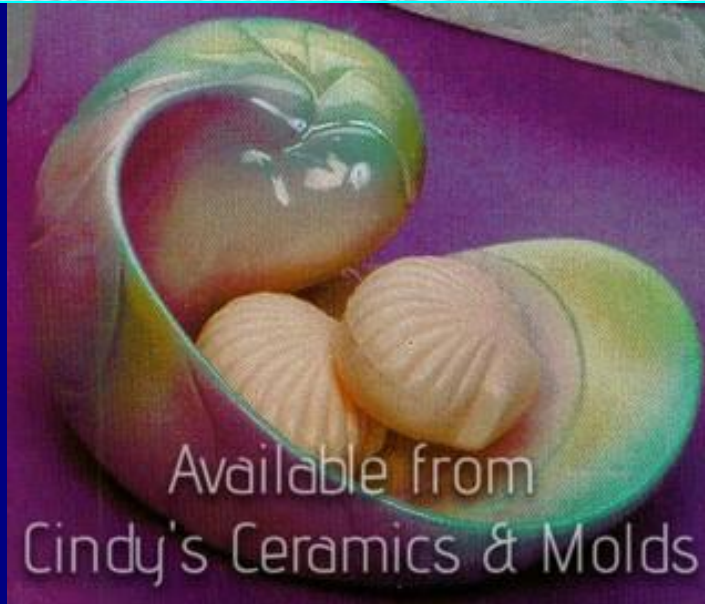

A-1595

5 3/4
Long

8.00

A-1598