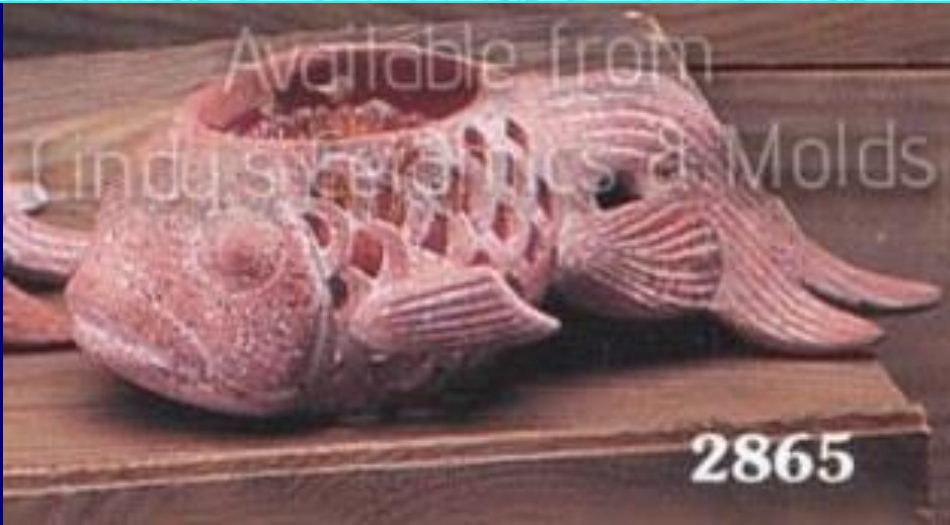

H-2853

3 3/4
High
by 10
1/2
Long

24.00

*NM-
1055