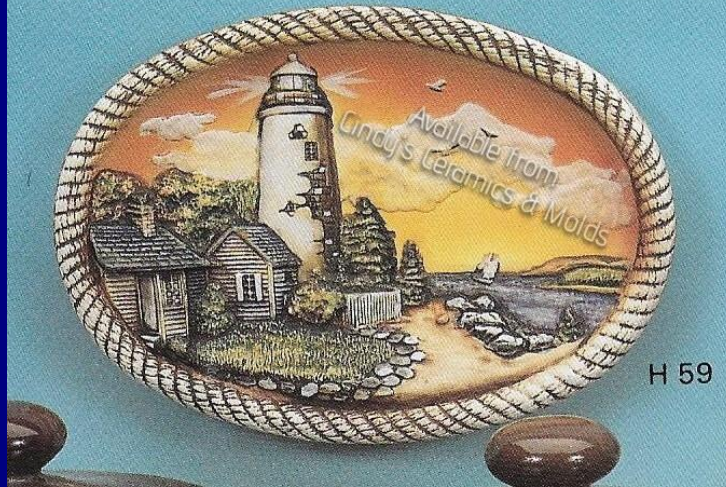

15.00

Pineapple Jam Jar/ Nightlight

MC-344

19.5 Tall by  
10  
Diameter  
(Base is 8  
Diameter)

80.00

Jumbo Pineapple Light  
(Palm fronds and collar are NOT available any longer. Holes  
can be placed in the pineapple for toothpicks to be inserted  
into thus holding your hors d'oeuvres out to be grabbed and  
enjoyed!)

\*H-59

7 High by  
10 Wide

14.00

Oval Lighthouse Plaque

\*H-60

7 High by  
10 Wide

14.00

Oval Harbor Plaque