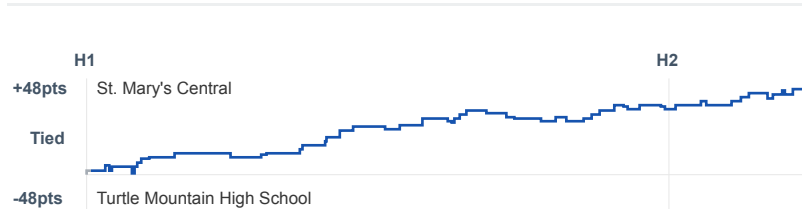

Box Score Report

St. Mary's Central vs Turtle Mountain High School - Jan 12, 2018 - W 101-56

Period Stats

	1	2	
SMCHS	55	46	101
TMHS	22	34	56

Run Graph