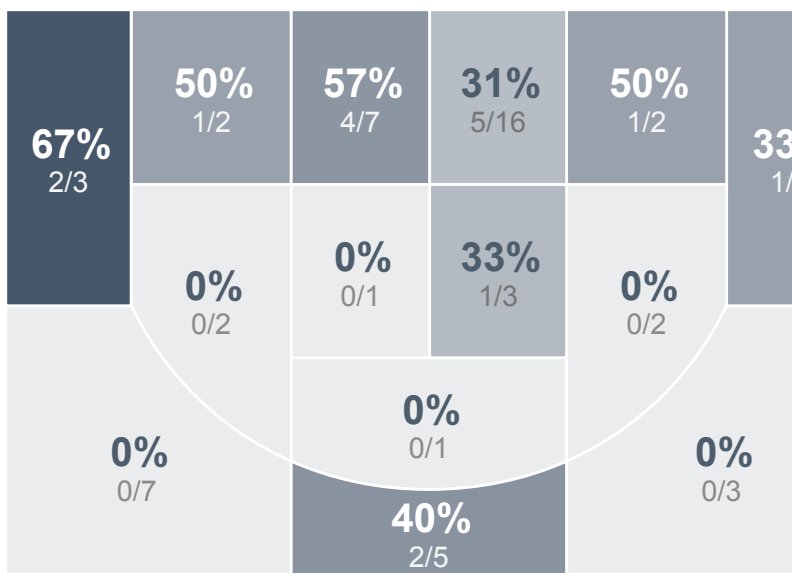

Turtle Mountain High School