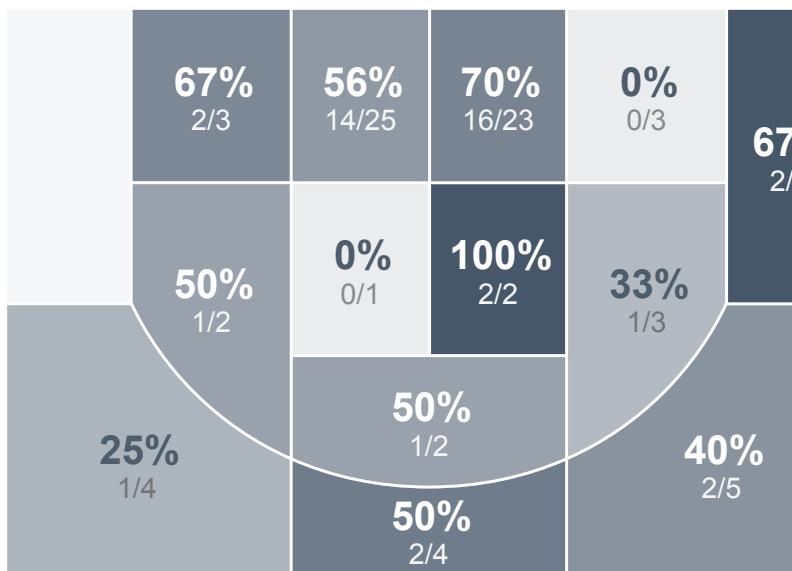

Team Stats

	SMCHS	TMHS
FG Made/Attempted	44/80	17/57
Field Goal %	55.0%	29.8%
Effective Field Goal %	59.4%	34.2%
2FG Made/Attempted	37/64	12/36
2FG %	57.8%	33.3%
3FG Made/Attempted	7/16	5/21
3FG %	43.8%	23.8%
FT Made/Attempted	6/9	17/28
Free Throw %	66.7%	60.7%
Points Per Possession	1.12	0.63
Transition Points	7	4
Points Off Turnovers	40	13
Second Chance Points	14	12
Points in the Paint	64	20
Offensive Rebounds	13	13
Defense Rebounds	33	20
Assists	26	5
Deflections	11	6
Steals	24	11
Blocks	5	2
Turnovers	19	31
Personal Fouls	21	12
Charges Taken	0	0

St. Mary's Central