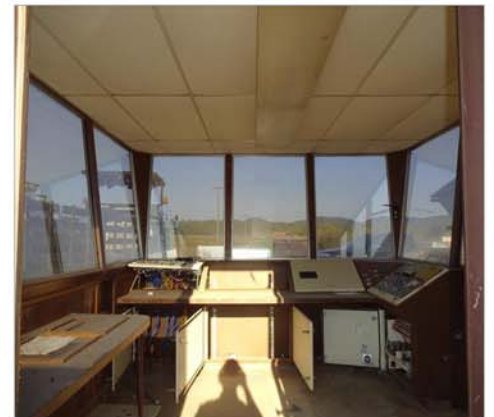

ASTEC SINGLE LEVEL CONTROL HOUSE

ID: CH006

Brand: Astec

Details:

- 13 x 10'6"
- No controls
- No cracked windows

Notes:

- All equipment subject to prior sale
- RBS strives to ensure accuracy of all listings, but all listings are "as-is, where-is" with no implied warranty.
- All buyers are encouraged to inspect equipment personally to verify accuracy
- All information contained in this listing sheet is confidential, any information shared is the property of RBS and is not to be shared.
- Road Builders Supply LLC accepts no liability for the accuracy of the above listing.