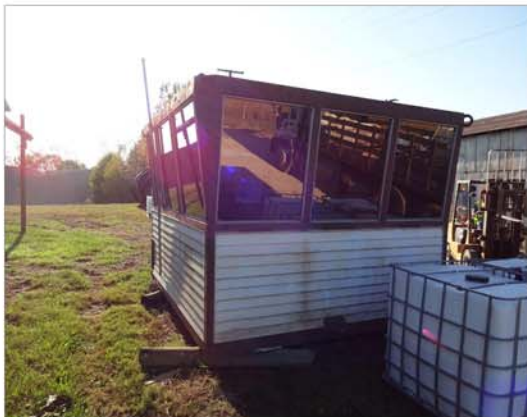

ASTEC SINGLE LEVEL CONTROL HOUSE

ID: CH006

Brand: Astec

Details:

- 13 x 10'6"
- No controls
- No cracked windows

Notes:

- All equipment subject to prior sale
- RBS strives to ensure accuracy of all listings, but all listings are "as-is, where-is" with no implied warranty.
- All buyers are encouraged to inspect equipment personally to verify accuracy
- All information contained in this listing sheet is confidential, any information shared is the property of RBS and is not to be shared.
- Road Builders Supply LLC accepts no liability for the accuracy of the above listing.

Sales

1950 East Greyhound Pass #18
Carmel, IN 46033

Toll Free: 866-249-6335
www.RoadBuildersSupply.com

Call us for facility painting, new plant equipment, used plant equipment, plant service, and parts!