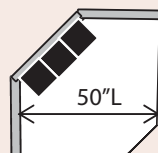

Chair 1/2
(Also available as Twin Sleeper)
50L x 37D x 40H

Chair
32L x 38D x 40H

Chaise
(Round Or Square)
38L x 65D x 40H

2 Seat LSF Sofa
(Also available as Queen Sleeper)
73L x 37D x 40H

2 Seat RSF Sofa
(Also available as Queen Sleeper)
73L x 37D x 40H

3 Seat LSF Sofa
(Also available as Queen Sleeper)
73L x 37D x 40H

3 Seat RSF Sofa
(Also available as Queen Sleeper)
73L x 37D x 40H

2 Seat LSF Loveseat
(Also available as Twin Sleeper)
50L x 37D x 40H

2 Seat RSF Loveseat
(Also available as Twin Sleeper)
50L x 37D x 40H

LSF Chair
28L x 37D x 40H

RSF Chair
28L x 37D x 40H

LSF Chaise
33L x 65D x 40H

RSF Chaise
33L x 65D x 40H

****The Following Armless Pieces Are Available Inside a Sectional ONLY:**

Armless Sofa: 70L
Armless Loveseat: 47L
Armless Chair: 24L

Hexagon Wedge
67L x 45D x 40H

Corner Wedge
40L x 37D x 40H

JORDAN