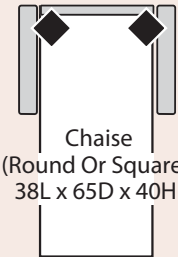

JORDAN

2 Seat Sofa
(Also available as Queen Sleeper)
78L x 37D x 40H

3 Seat Sofa
(Also available as Queen Sleeper)
78L x 37D x 40H

Townhouse Sofa
(Also available as Full Sleeper)
70L x 37D x 40H

Loveseat
(Also available as Twin Sleeper)
55L x 37D x 40H

Chair 1/2
(Also available as Twin Sleeper)
50L x 37D x 40H

Chair
32L x 38D x 40H

Chaise
(Round Or Square)
38L x 65D x 40H

2 Seat LSF Sofa
(Also available as Queen Sleeper)
73L x 37D x 40H

2 Seat RSF Sofa
(Also available as Queen Sleeper)
73L x 37D x 40H

3 Seat LSF Sofa
(Also available as Queen Sleeper)
73L x 37D x 40H

3 Seat RSF Sofa
(Also available as Queen Sleeper)
73L x 37D x 40H

2 Seat LSF Loveseat
(Also available as Twin Sleeper)
50L x 37D x 40H

2 Seat RSF Loveseat
(Also available as Twin Sleeper)
50L x 37D x 40H

Hexagon Wedge
67L x 45D x 40H

Corner Wedge
40L x 37D x 40H

JORDAN