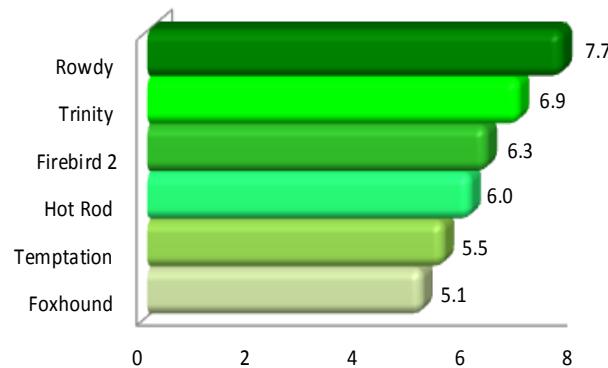

Seeding Rates:

8-10 LBS/1,000 square feet for new establishment

4-5 LBS/1,000 square feet for overseeding

Trinity is a new turf type tall fescue from Columbia Seeds. **Trinity** has great overall turf quality and features great color, density, and texture. It exhibits very good wear, shade, and drought tolerance.

Trinity is quick to establish and features excellent resistance to diseases including Brown Patch.

Trinity Turf Type Tall Fescue is a high performance turf that will exceed expectations. Choose **Trinity** Turf Type Tall Fescue for your application use on home lawns, parks, sod production, sports fields and commercial properties.

MEAN TURFGRASS QUALITY AND OTHER RATINGS OF TALL FESCUE CULTIVARS GROWN UNDER SHADE AT CARBONDALE, IL
2014 DATA
TURFGRASS QUALITY AND OTHER RATINGS 1-9;
9=BEST (LSD VALUE= 1.8)
SEE FULL REPORT AND MORE DATA AVAILABLE AT
WWW.NTEP.ORG