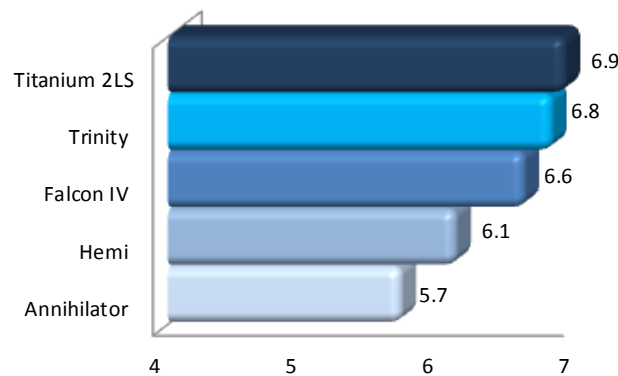

TURFGRASS QUALITY RATINGS OF TALL FESCUE CULTIVARS GROWN IN LOCATION PERFORMANCE INDEX (LPI) GROUP 3
2014 DATA TURFGRASS QUALITY RATINGS 1-9;
9=IDEAL TURF (LSD VALUE= 0.8)
SEE FULL REPORT AND MORE DATA AVAILABLE AT
WWW.NTEP.ORG