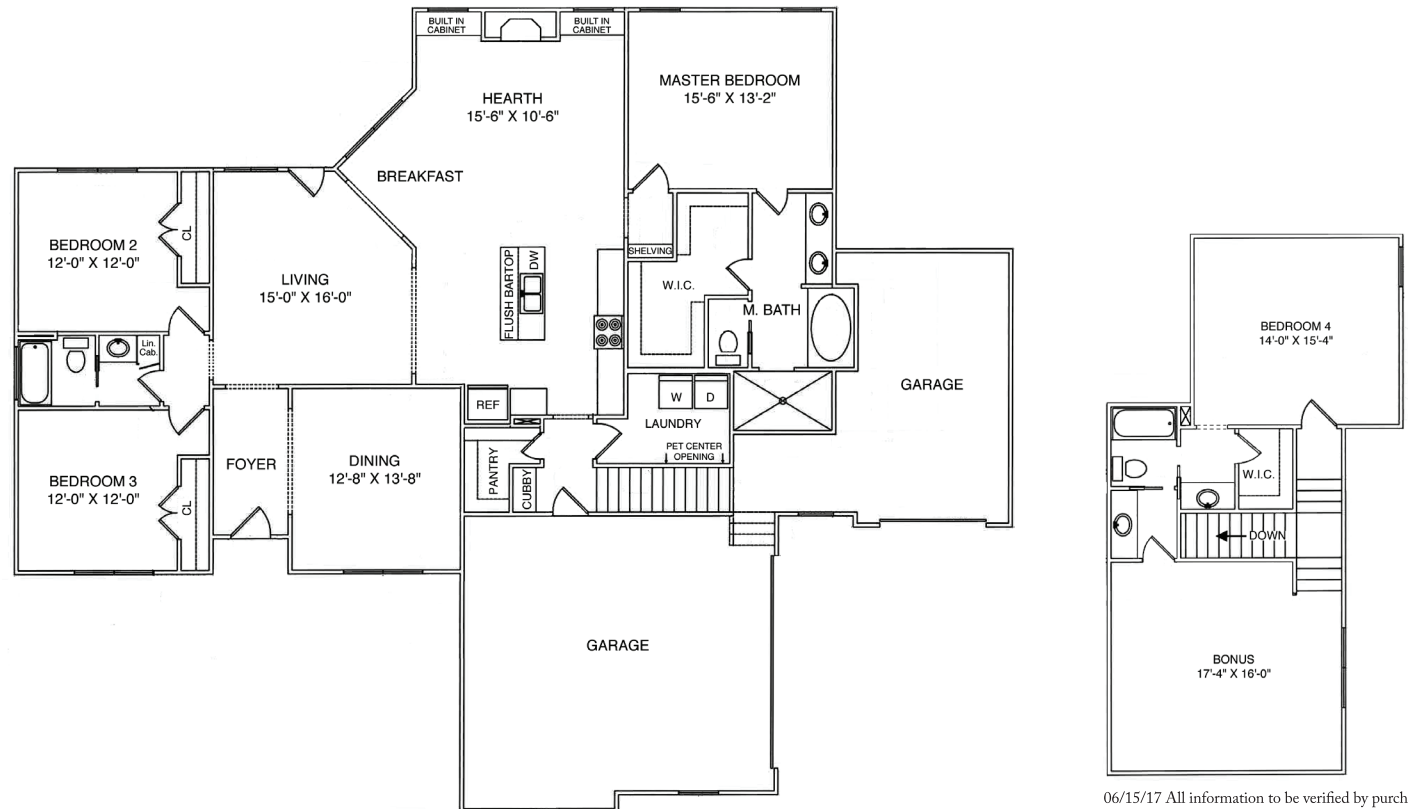

The Spencer II

2845 SQ. FT.

BART DARWIN
BUILDERS, INC.

CUSTOM BUILT HOMES

WAL BILT INC.
Custom Homes by Bentley Walls

New Construction Team

256.799.9300

build@amandahoward.com