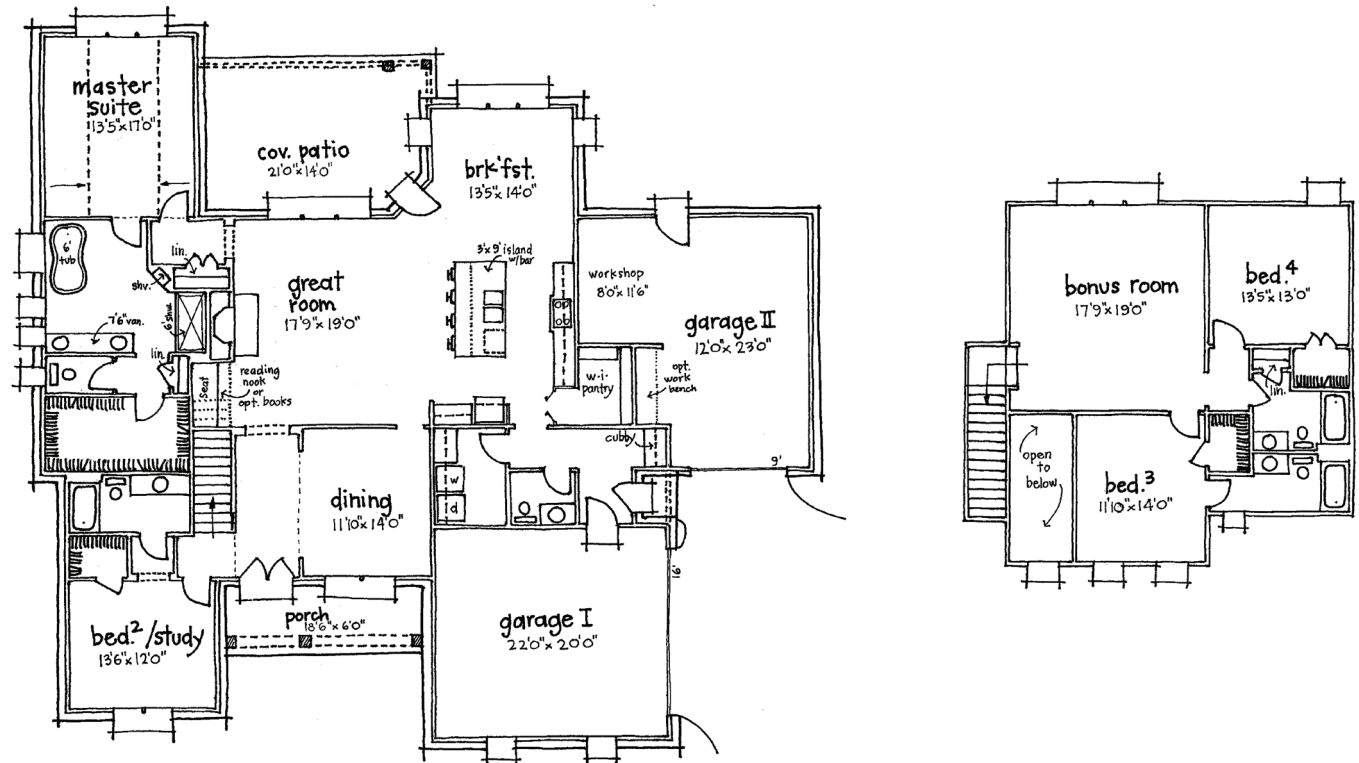

The Wesley

3220 SQ. FT.

BART DARWIN
BUILDERS, INC.

CUSTOM BUILT HOMES

WAL BILT INC.
Custom Homes by Bentley Walls

New Construction Team

256.799.9300

build@amandahoward.com