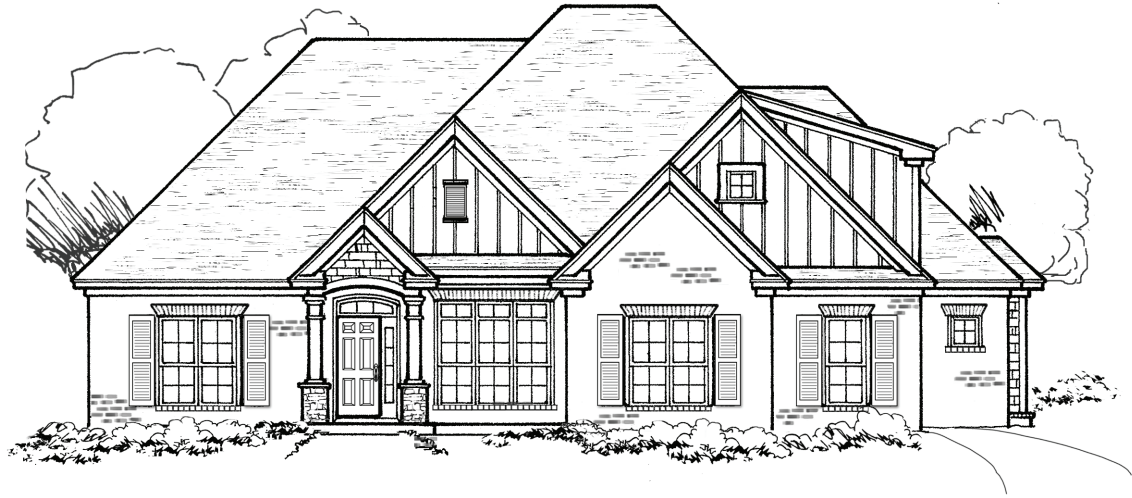

The Amber

2832 - 3426 SQ. FT.

BART DARWIN
BUILDERS, INC.
CUSTOM BUILT HOMES

WAL BILT INC.
Custom Homes by Bentley Walls

New Construction Team
256.799.9300
build@amandahoward.com

w/o bonus option (lose 32sq)

Elevation A

Elevation B

BART DARWIN
BUILDERS, INC.
CUSTOM BUILT HOMES

WAL BILT INC.
Custom Homes by Bentley Walls

Ianni Nicolaou
256.799.9028
ianni@amandahoward.com

The Brookhaven III

2603 SQ. FT.

Elevation A

WAL BILT INC.
Custom Homes by Bentley Walls

New Construction Team

256.799.9300

build@amandahoward.com

The Laurel

2362 SQ. FT.

w/ Bonus 2,677 - 2,869 S.F.

BART DARWIN
BUILDERS, INC.