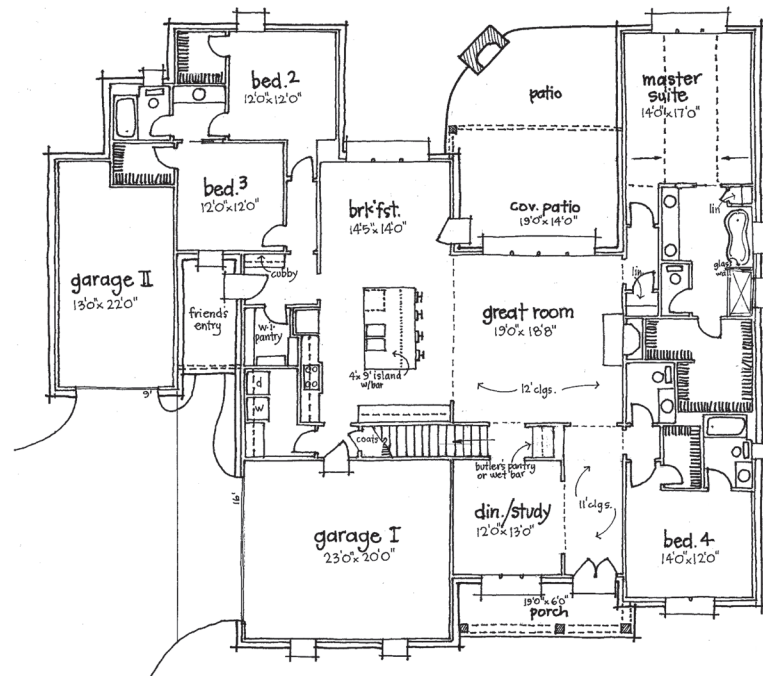

The Amber

2832 - 3426 SQ. FT.

BART DARWIN
BUILDERS, INC.
CUSTOM BUILT HOMES

WAL BILT INC.
Custom Homes by Bentley Walls

New Construction Team
256.799.9300
build@amandahoward.com

w/o bonus option (lose 32sq)

optional bonus w/ 1/2 bath

optional sunroom layout

adds 94 sq. ft.

opt. teen suite

adds 30 sq. ft.

06/15/17 All information to be verified by purchaser.

The Barton

2977 SQ. FT.