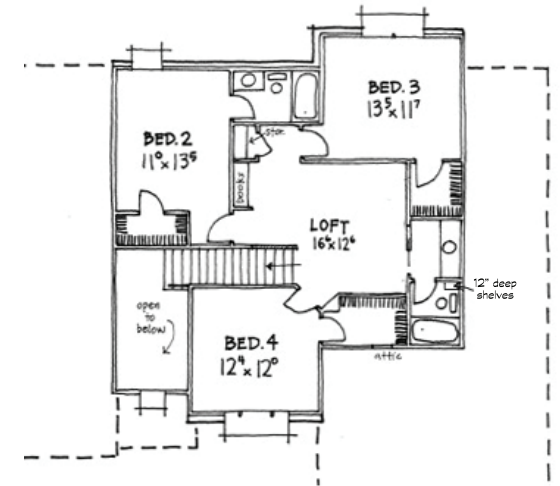

CUSTOM BUILT HOMES

WAL BILT INC.
Custom Homes by Bentley Walls

AMANDA
HOWARD
REAL ESTATE

New Construction Team
256.799.9300

build@amandahoward.com

The Morgan I

2760 SQ. FT.

BART DARWIN
BUILDERS, INC.

CUSTOM BUILT HOMES

WAL BILT INC.
Custom Homes by Bentley Walls

New Construction Team
256.799.9300

build@amandahoward.com

The Morgan II

2989 SQ. FT.

BART DARWIN
BUILDERS, INC.

CUSTOM BUILT HOMES