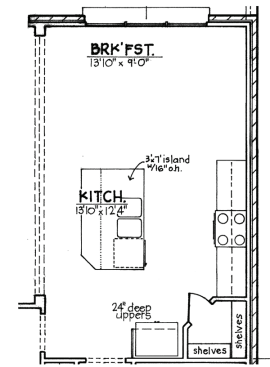

06/15/17 All information to be verified by purchaser.
Information deemed reliable but not guaranteed.

The Walden

2443 SQ FT
w/Bonus 3053 SQ. FT.

BART DARWIN
BUILDERS, INC.
CUSTOM BUILT HOMES

WAL BILT INC.
Custom Homes by Bentley Walls

AMANDA
HOWARD
REAL ESTATE

New Construction Team
256.799.9300
build@amandahoward.com

Optional Full Bath
w/o Bonus

Opt. Kitchen Plan

The Wesley

3220 SQ. FT.

BART DARWIN
BUILDERS, INC.

CUSTOM BUILT HOMES