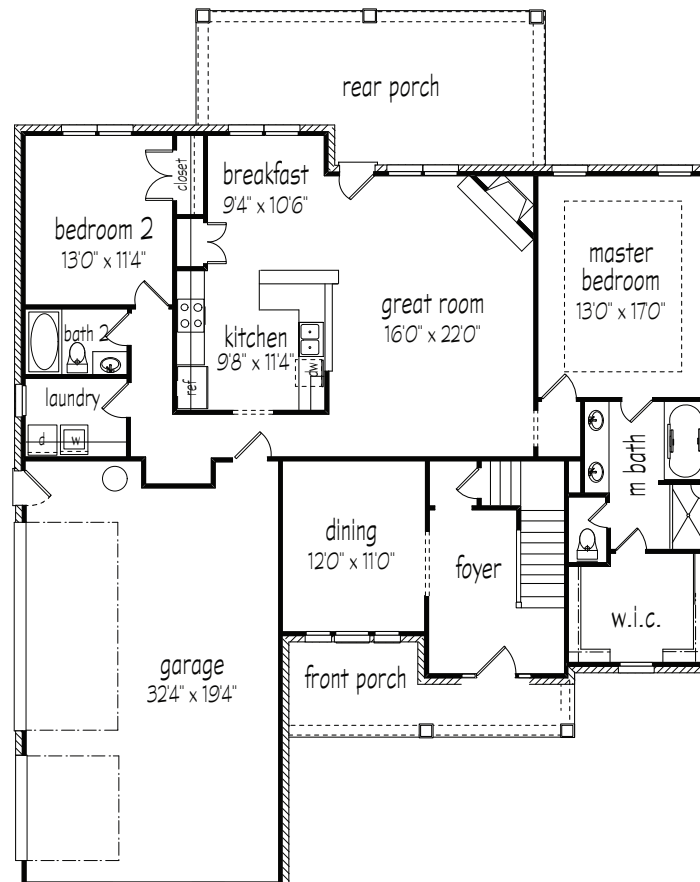

optional bonus w/ 1/2 bath

optional sunroom layout

adds 94 sq. ft.

opt. teen suite

adds 30 sq. ft.

06/15/17 All information to be verified by purchaser.

The Barton

2977 SQ. FT.

Elevation A

Elevation B

BART DARWIN
BUILDERS, INC.
CUSTOM BUILT HOMES

WAL BILT INC.
Custom Homes by Bentley Walls

Ianni Nicolaou
256.799.9028
ianni@amandahoward.com

The Brookhaven III

2603 SQ. FT.

Elevation A

Elevation B

BART DARWIN
BUILDERS, INC.
CUSTOM BUILT HOMES

WAL BILT INC.
Custom Homes by Bentley Walls

New Construction Team
256.799.9300
build@amandahoward.com

The Corrine

3054 SQ. FT.

BART DARWIN
BUILDERS, INC.