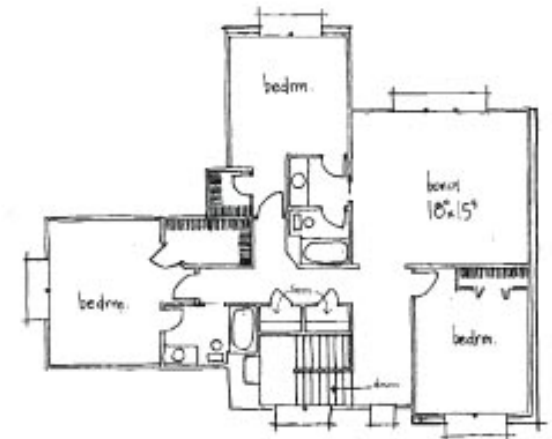

Elevation A

Elevation B

BART DARWIN
BUILDERS, INC.
CUSTOM BUILT HOMES

WAL BILT INC.
Custom Homes by Bentley Walls

Ianni Nicolaou
256.799.9028
ianni@amandahoward.com

The Brookhaven III

2603 SQ. FT.

Elevation A

Elevation B

BART DARWIN
BUILDERS, INC.
CUSTOM BUILT HOMES

WAL BILT INC.
Custom Homes by Bentley Walls

New Construction Team
256.799.9300
build@amandahoward.com

The Corrine

3054 SQ. FT.

BART DARWIN
BUILDERS, INC.

CUSTOM BUILT HOMES

WAL BILT INC.
Custom Homes by Bentley Walls

Ianni Nicolaou
256.799.9028

ianni@amandahoward.com

The Kelsey

2864 SQ. FT.

BART DARWIN
BUILDERS, INC.

CUSTOM BUILT HOMES