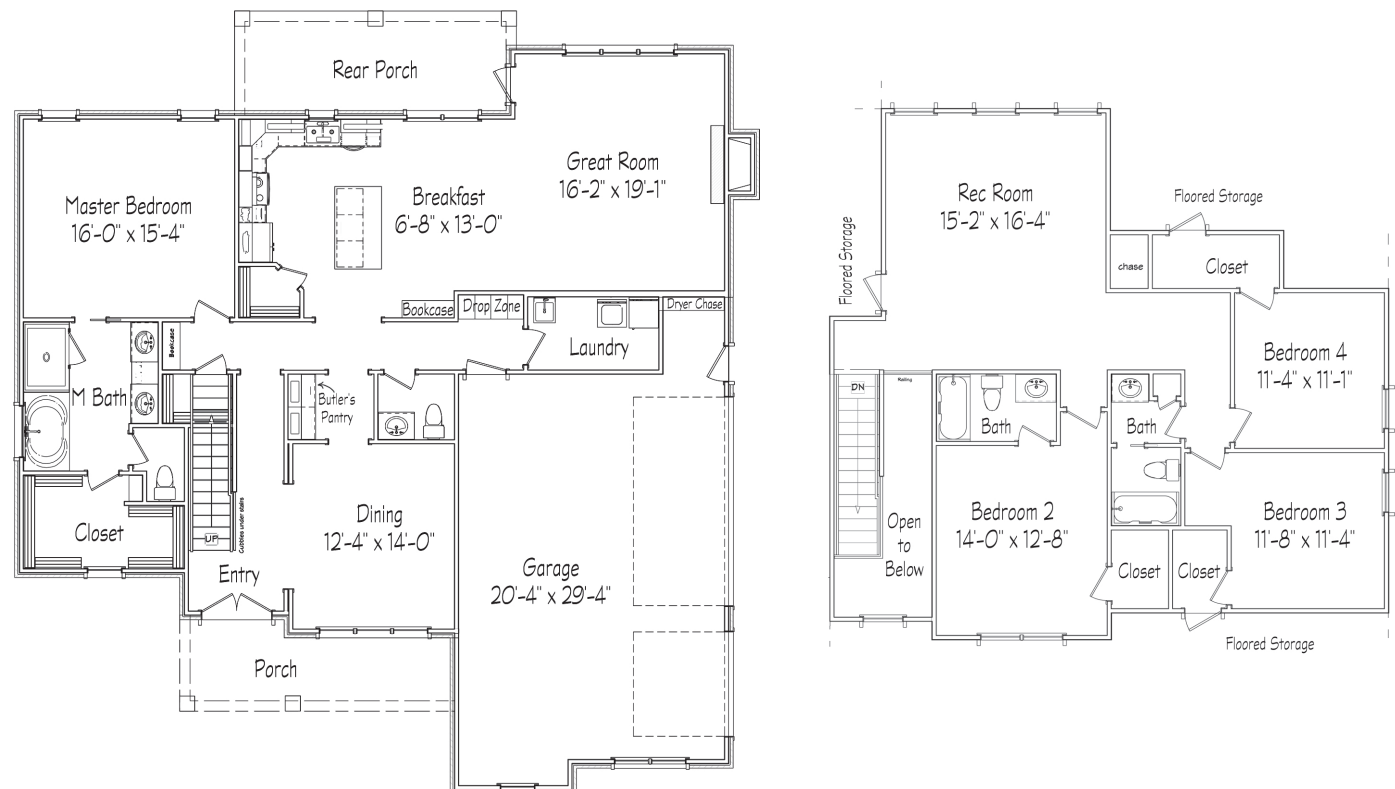

optional bonus w/ 1/2 bath

optional sunroom layout

adds 94 sq. ft.

opt. teen suite

adds 30 sq. ft.

06/15/17 All information to be verified by purchaser.

The Barton

2977 SQ. FT.

BART DARWIN
BUILDERS, INC.

CUSTOM BUILT HOMES

WAL BILT INC.
Custom Homes by Bentley Walls

New Construction Team

256.799.9300

build@amandahoward.com

The Brookhaven II

2843 SQ. FT.

Elevation A

Elevation B

BART DARWIN
BUILDERS, INC.
CUSTOM BUILT HOMES

WAL BILT INC.
Custom Homes by Bentley Walls

Ianni Nicolaou
256.799.9028
ianni@amandahoward.com

The Brookhaven III

2603 SQ. FT.

Elevation A