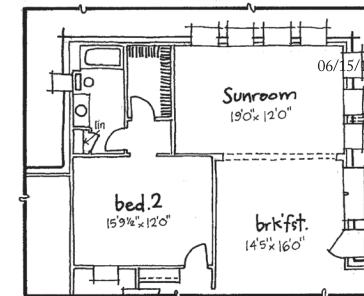

The Amber

2832 - 3426 SQ. FT.

BART DARWIN
BUILDERS, INC.
CUSTOM BUILT HOMES

WAL BILT INC.
Custom Homes by Bentley Walls

New Construction Team
256.799.9300
build@amandahoward.com

w/o bonus option (lose 32sq)

optional bonus w/ 1/2 bath

optional sunroom layout

adds 94 sq. ft.

opt. teen suite

adds 30 sq. ft.

06/15/17 All information to be verified by purchaser.

The Barton

2977 SQ. FT.