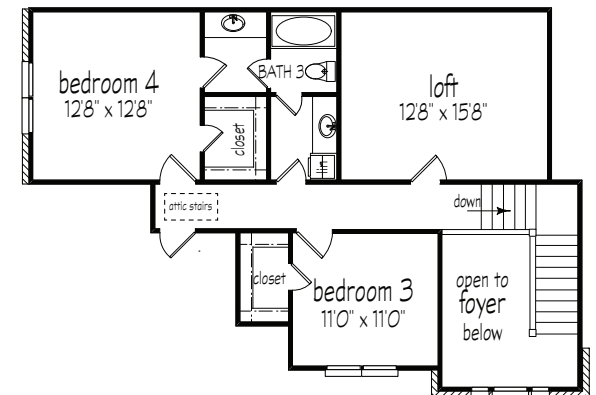

The Brookhaven III

2603 SQ. FT.

BART DARWIN
BUILDERS, INC.
CUSTOM BUILT HOMES

WAL BILT INC.
Custom Homes by Bentley Walls

New Construction Team
256.799.9300
build@amandahoward.com