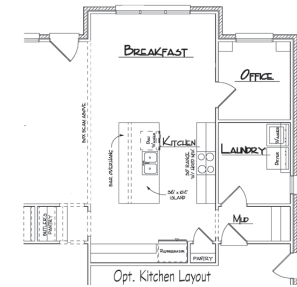

06/15/17 All information to be verified by purchaser.
Information deemed reliable but not guaranteed.