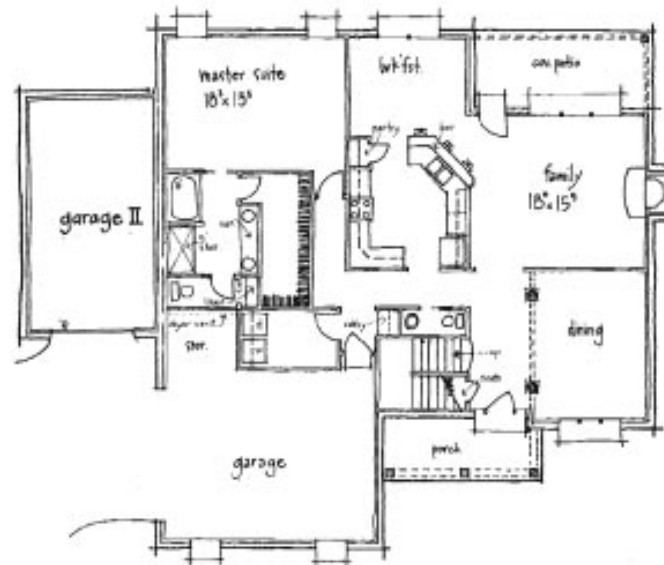

The Corrine

3054 SQ. FT.

BART DARWIN
BUILDERS, INC.

CUSTOM BUILT HOMES

WAL BILT INC.
Custom Homes by Bentley Walls

Ianni Nicolaou
256.799.9028

ianni@amandahoward.com