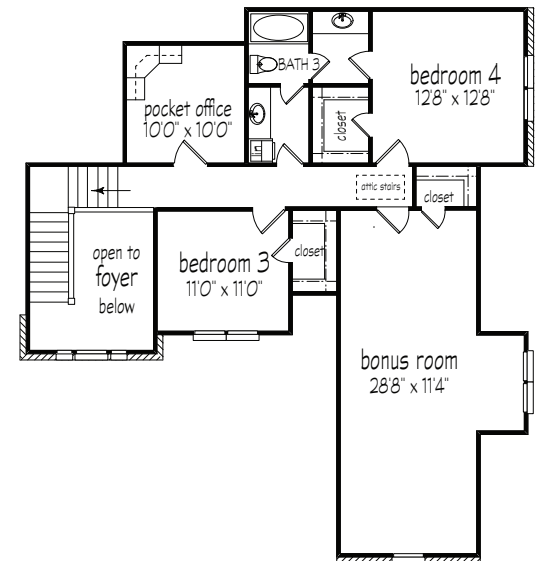

optional bonus w/ 1/2 bath

optional sunroom layout

adds 94 sq. ft.

opt. teen suite

adds 30 sq. ft.

06/15/17 All information to be verified by purchaser.

The Barton

2977 SQ. FT.

Elevation A

Elevation B

BART DARWIN
BUILDERS, INC.
CUSTOM BUILT HOMES

WAL BILT INC.
Custom Homes by Bentley Walls

Ianni Nicolaou
256.799.9028
ianni@amandahoward.com

The Brookhaven III

2603 SQ. FT.

Elevation A