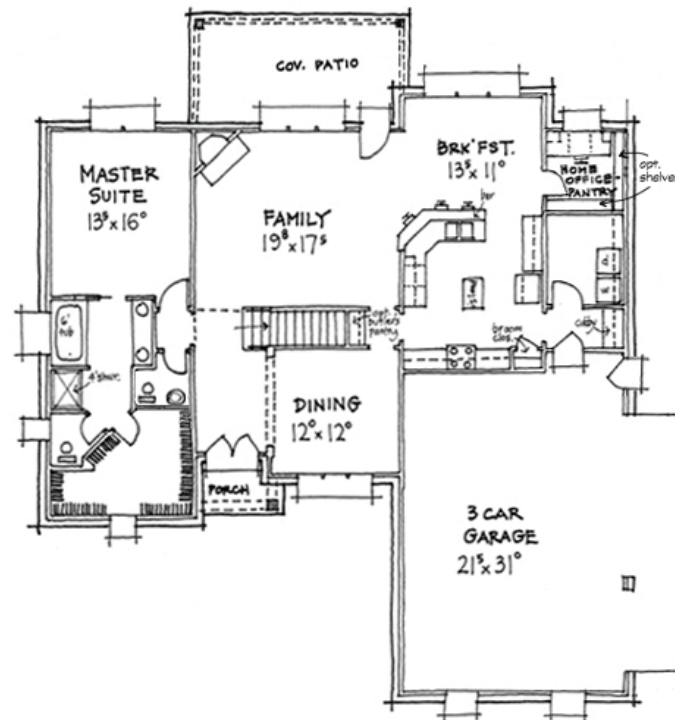

CUSTOM BUILT HOMES

WAL BILT INC.
Custom Homes by Bentley Walls

AMANDA
HOWARD
REAL ESTATE

New Construction Team
256.799.9300

build@amandahoward.com

The Morgan I

2760 SQ. FT.

BART DARWIN
BUILDERS, INC.

CUSTOM BUILT HOMES

WAL BILT INC.
Custom Homes by Bentley Walls

New Construction Team
256.799.9300

build@amandahoward.com

The Morgan II

2989 SQ. FT.

BART DARWIN
BUILDERS, INC.

CUSTOM BUILT HOMES