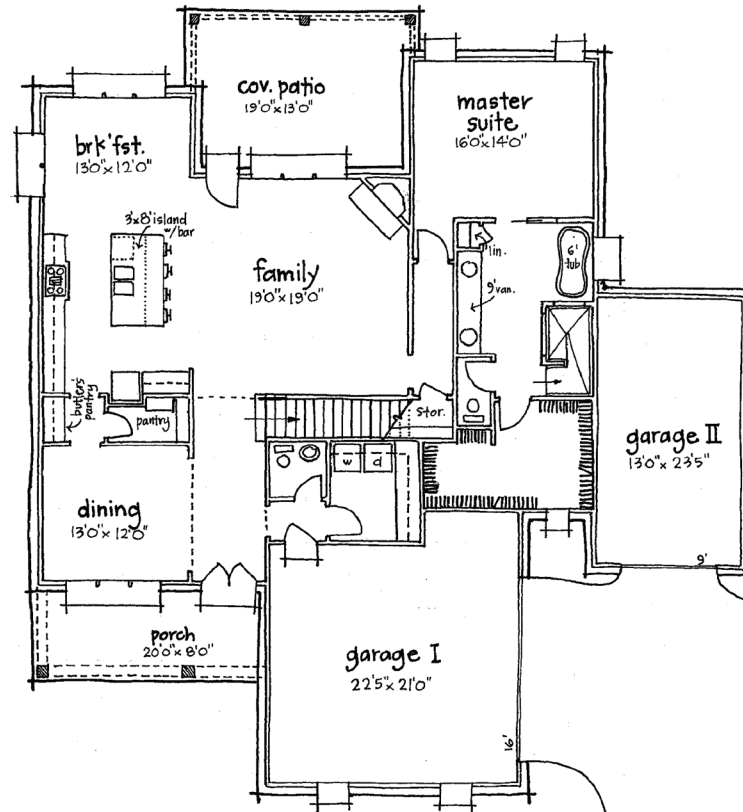

CUSTOM BUILT HOMES

WAL BILT INC.
Custom Homes by Bentley Walls

Ianni Nicolaou
256.799.9028

ianni@amandahoward.com

The Kelsey

2864 SQ. FT.

BART DARWIN
BUILDERS, INC.

CUSTOM BUILT HOMES

WAL BILT INC.
Custom Homes by Bentley Walls

New Construction Team

256.799.9300

build@amandahoward.com

The Laurel

2362 SQ. FT.

w/ Bonus 2,677 - 2,869 S.F.

BART DARWIN
BUILDERS, INC.