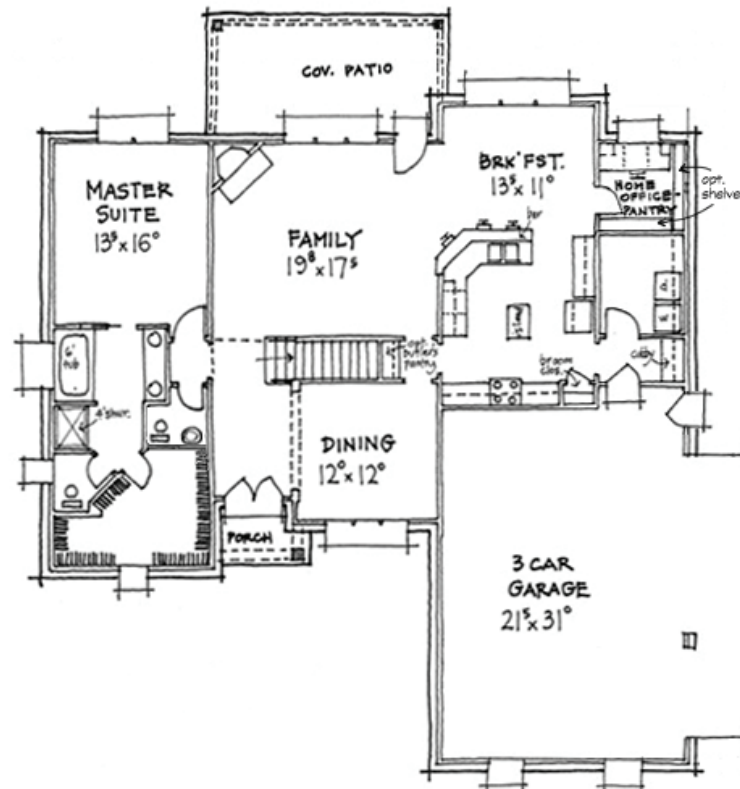

06/15/17 All information to be verified by purchaser.
Information deemed reliable but not guaranteed.