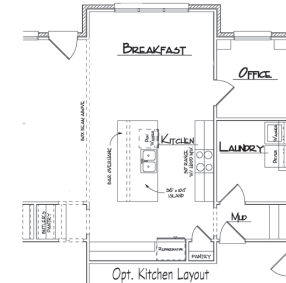

The Morgan I

2760 SQ. FT.

BART DARWIN
BUILDERS, INC.

CUSTOM BUILT HOMES

WAL BILT INC.
Custom Homes by Bentley Walls

New Construction Team
256.799.9300

build@amandahoward.com