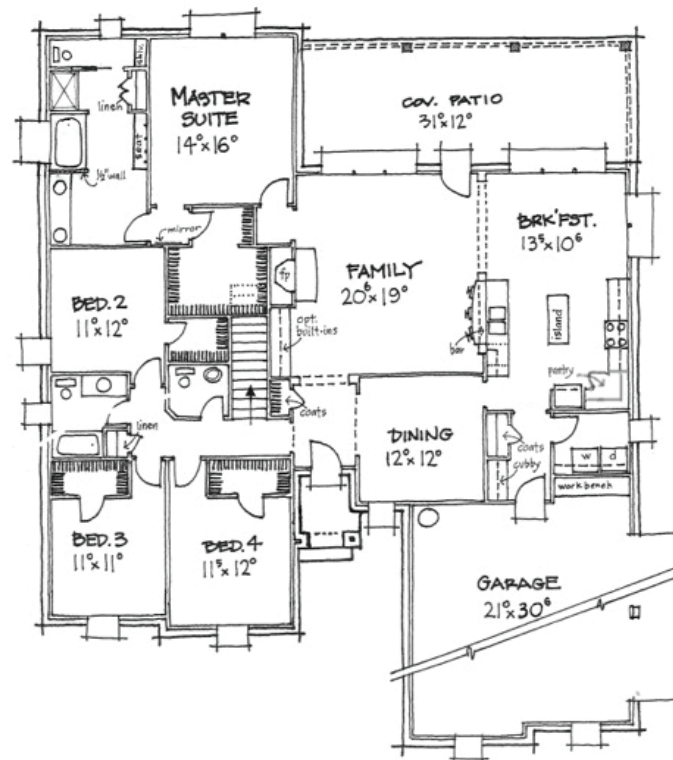

06/15/17 All information to be verified by purchaser.
Information deemed reliable but not guaranteed.

The Walden

2443 SQ FT
w/Bonus 3053 SQ. FT.

BART DARWIN
BUILDERS, INC.
CUSTOM BUILT HOMES

WAL BILT INC.
Custom Homes by Bentley Walls

AMANDA
HOWARD
REAL ESTATE

New Construction Team
256.799.9300
build@amandahoward.com

Optional Full Bath
w/o Bonus

Opt. Kitchen Plan

The Wesley

3220 SQ. FT.

BART DARWIN
BUILDERS, INC.

CUSTOM BUILT HOMES