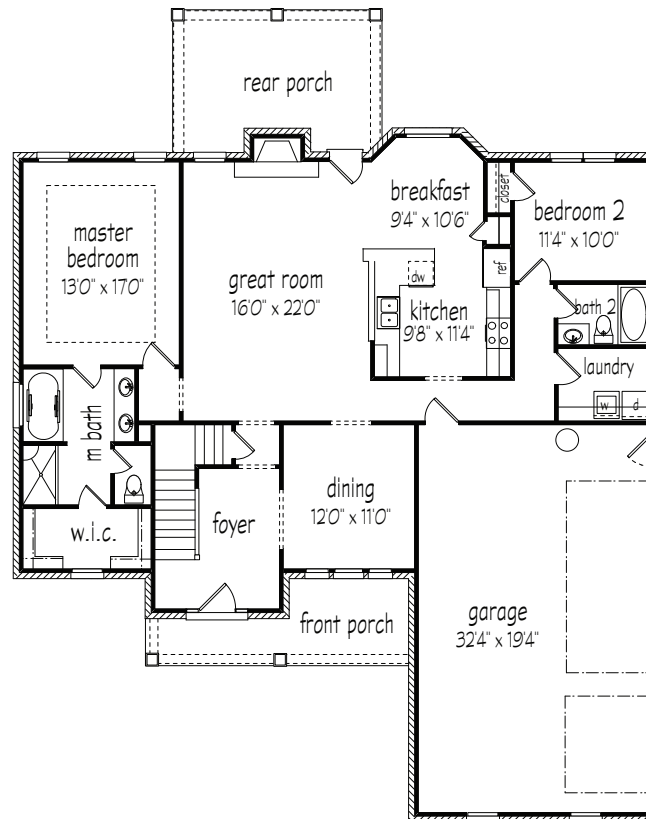

optional bonus w/ 1/2 bath

optional sunroom layout

adds 94 sq. ft.

opt. teen suite

adds 30 sq. ft.

06/15/17 All information to be verified by purchaser.

The Barton

2977 SQ. FT.

Elevation A

Elevation B

BART DARWIN
BUILDERS, INC.
CUSTOM BUILT HOMES

WAL BILT INC.
Custom Homes by Bentley Walls

Ianni Nicolaou
256.799.9028
ianni@amandahoward.com

The Brookhaven III

2603 SQ. FT.

Elevation A

Elevation B

BART DARWIN
BUILDERS, INC.
CUSTOM BUILT HOMES

WAL BILT INC.
Custom Homes by Bentley Walls

New Construction Team
256.799.9300
build@amandahoward.com

The Corrine

3054 SQ. FT.

BART DARWIN
BUILDERS, INC.