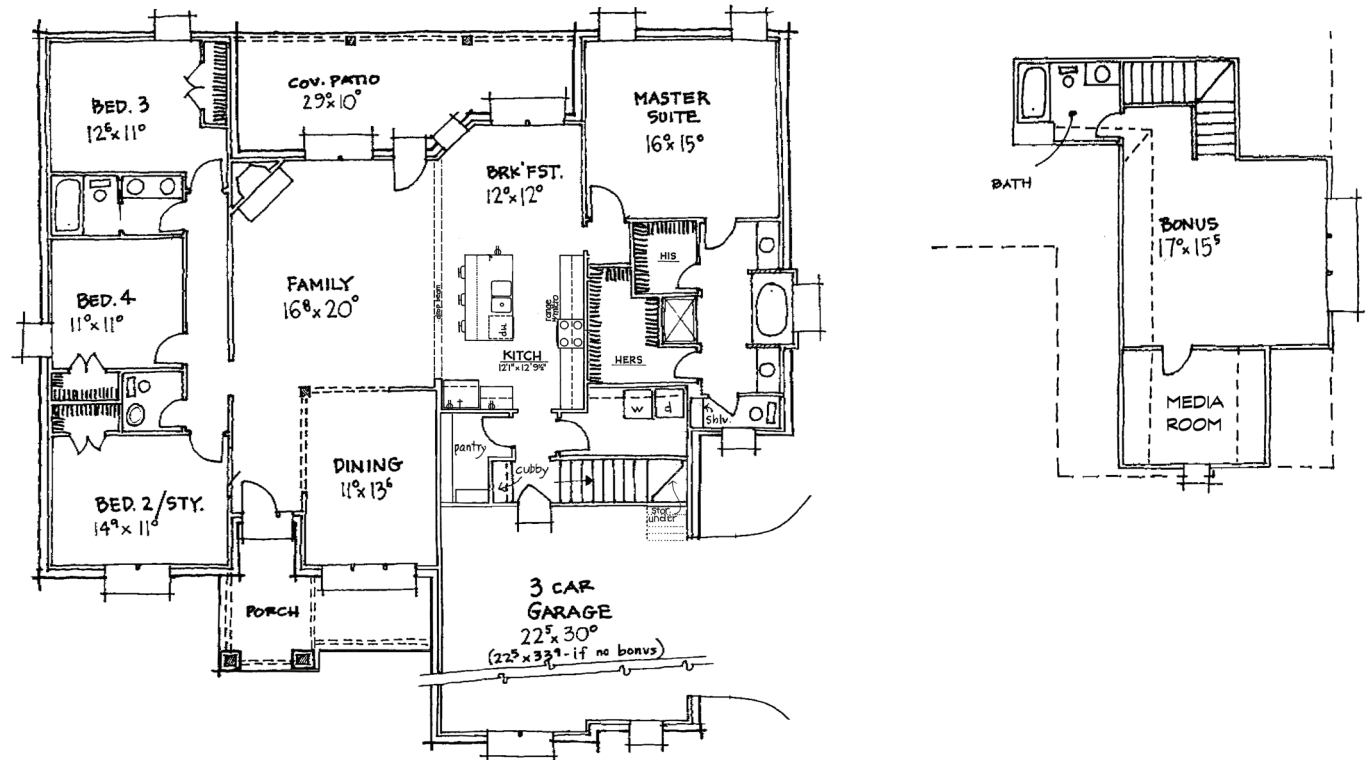

BART DARWIN
BUILDERS, INC.

CUSTOM BUILT HOMES

WAL BILT INC.
Custom Homes by Bentley Walls

AMANDA
HOWARD
REAL ESTATE

New Construction Team
256.799.9300

build@amandahoward.com