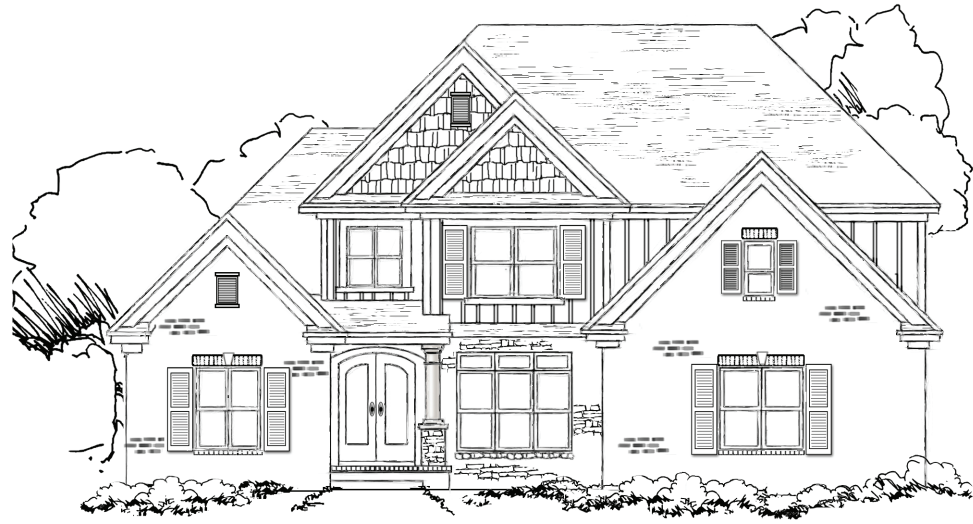

The Morgan II

2989 SQ. FT.

BART DARWIN
BUILDERS, INC.

CUSTOM BUILT HOMES

WAL BILT INC.
Custom Homes by Bentley Walls