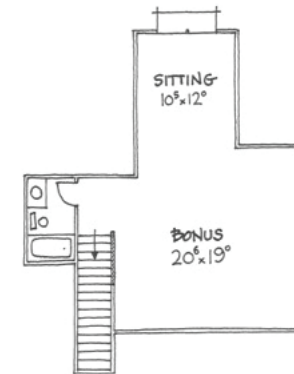

06/15/17 All information to be verified by purchaser.
Information deemed reliable but not guaranteed.

The Walden

2443 SQ FT
w/Bonus 3053 SQ. FT.

BART DARWIN
BUILDERS, INC.
CUSTOM BUILT HOMES

WAL BILT INC.
Custom Homes by Bentley Walls

AMANDA
HOWARD
REAL ESTATE

New Construction Team
256.799.9300
build@amandahoward.com

Optional Full Bath
w/o Bonus

Opt. Kitchen Plan

The Wesley

3220 SQ. FT.

BART DARWIN
BUILDERS, INC.

CUSTOM BUILT HOMES