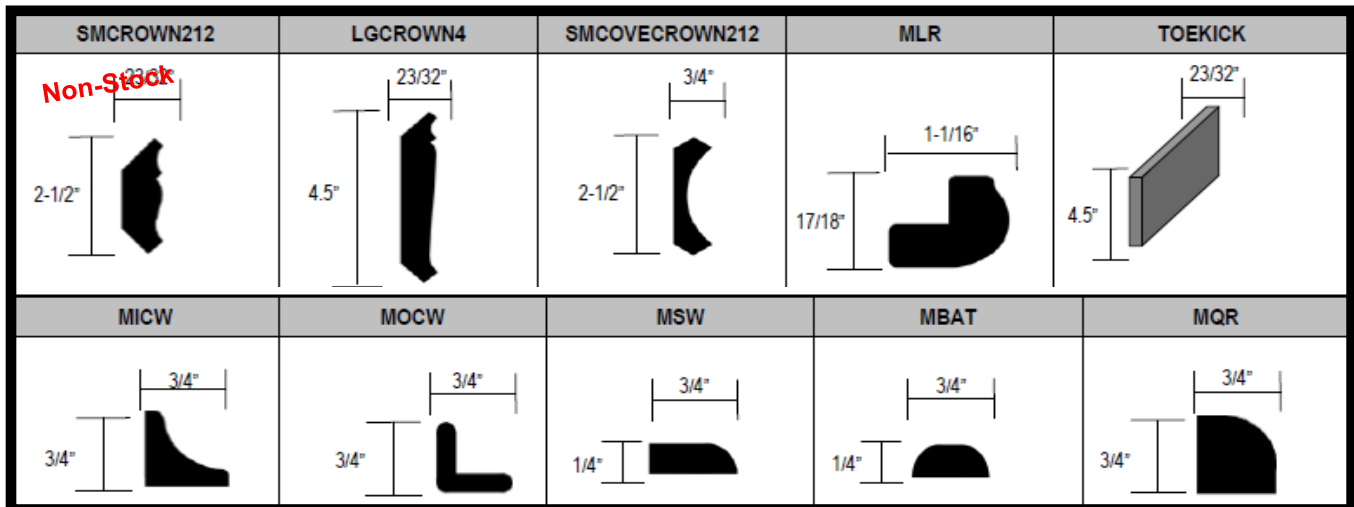

Stock List - White Shaker August 2014

Moldings, Panels, Fillers...Etc.

V548ST 48" Straight Valance	84
LGCROWN4	304
COVECRN212	154
TM4 - Toe Kick	24
MLR - Light Rail	268
MCIW - Inside Corner	36
MOCW - Outside Corner	36
MSW - Scribe	45
MBAT - Batten	52
MQR - Qtr Round	36
WBMKIT - Touch Up Kit	55

WF330	26
WF336	31
WF630	51
WF636	61
UF384	88
UF684	176
UF390	95
UF690	189
WES30	41
WES36	42
DWEP15	97
DWEP3	116
REP2484	221
REP2496	253
P4834 (1/4")	168
P4896 (1/4")	379

Roll Out Tray

ROS15	75
ROS18	80
ROS21	136
ROS24	162

AVWSSDOOR Sample Door	97

AVWMLDGCHAIN Molding Chain	5

Prefix: AVW

8.14