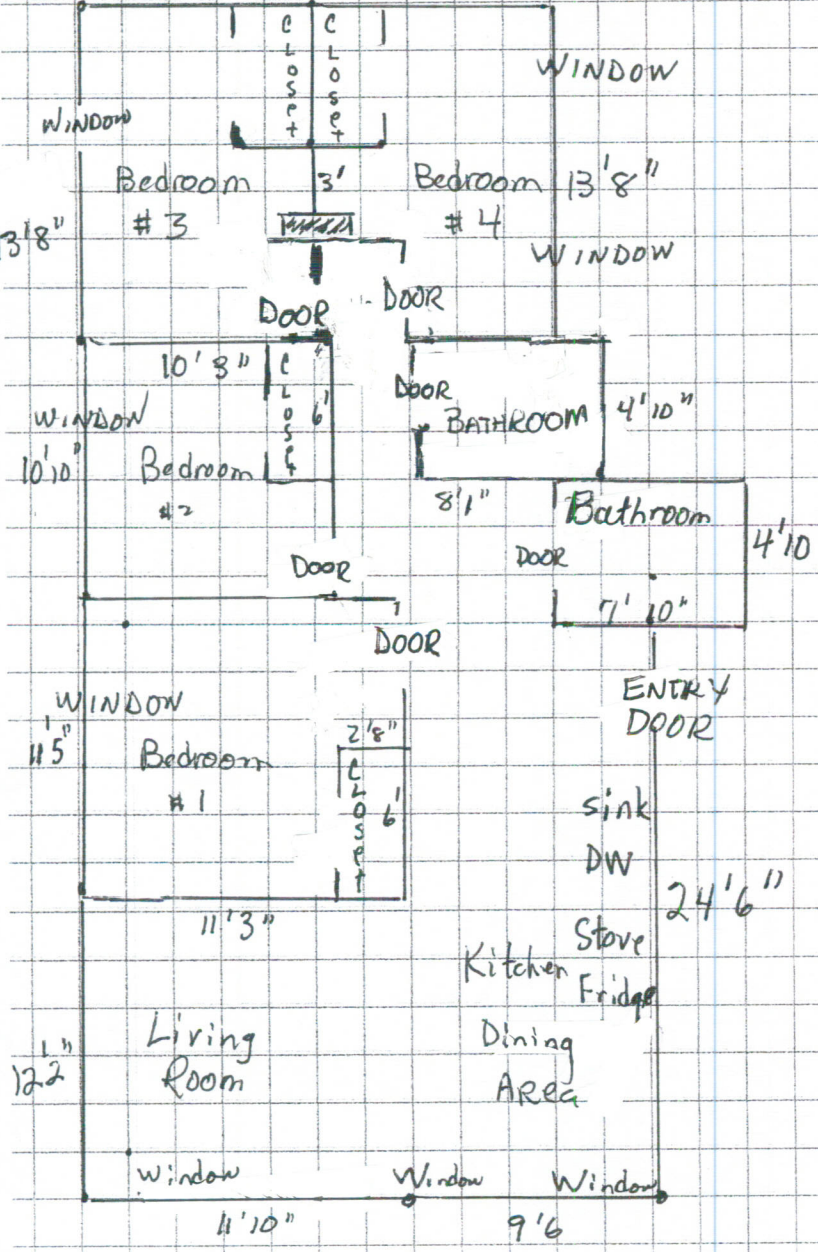

Overlooks Campus
8'6" 9'

116 MAIN STREET
#1

Main Street

Laminate floors in bedrooms, hall, and living room.

Tile in bathrooms and kitchen/dining area.

Walk in showers in both bathrooms

Laundry facilities in building.

Second floor apartment

Each bedroom has a closet.