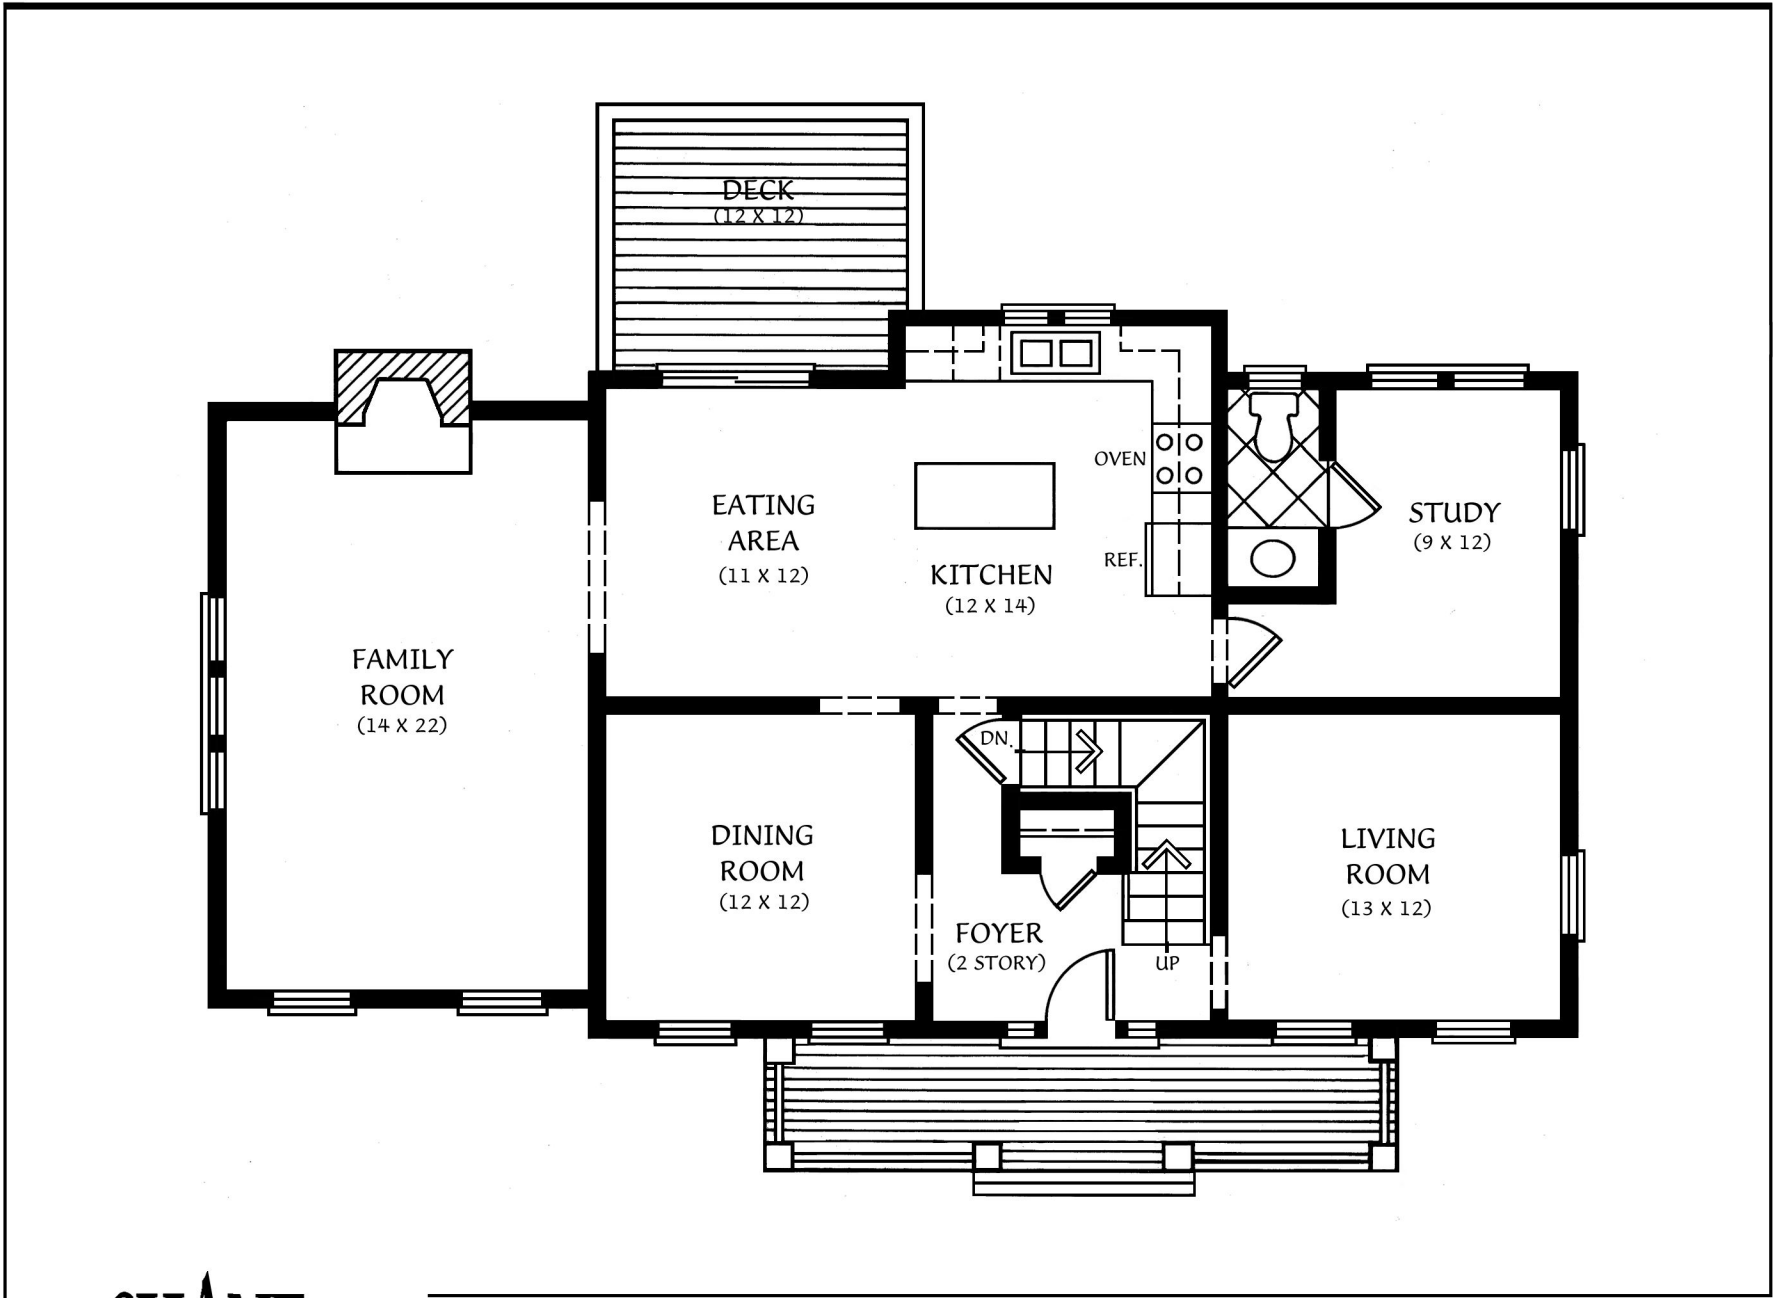

SHANE
STRUCTURES

"The Foley"

Front Elevation

2418 Square Feet

SHANE
STRUCTURES

"The Foley"
First Floor Plan

1196 Square Feet