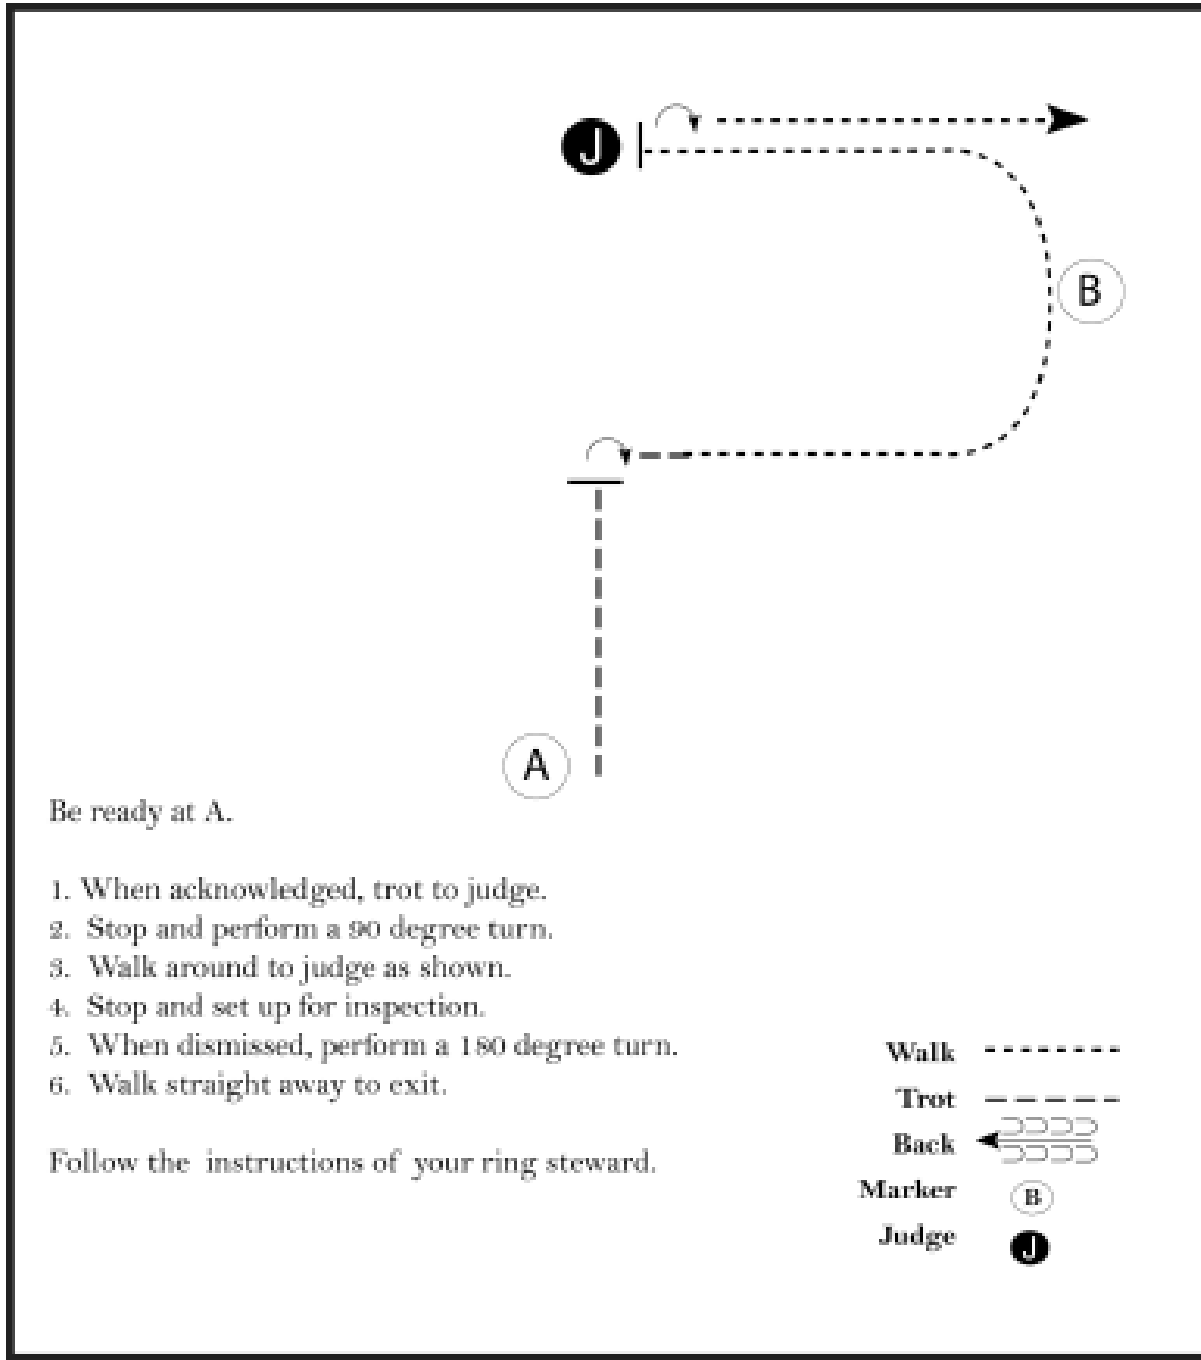

Arkansas ApHC Horse Show

Showmanship (All Walk Trot Showmanship)

Show Date: 10-10-2020

W W W . H O R S E S H O W P A T T E R N S . C O M

W W W . H O R S E S H O W P A T T E R N S . C O M

[S/WT-64]

Pattern Provided by:
Jeannie Young