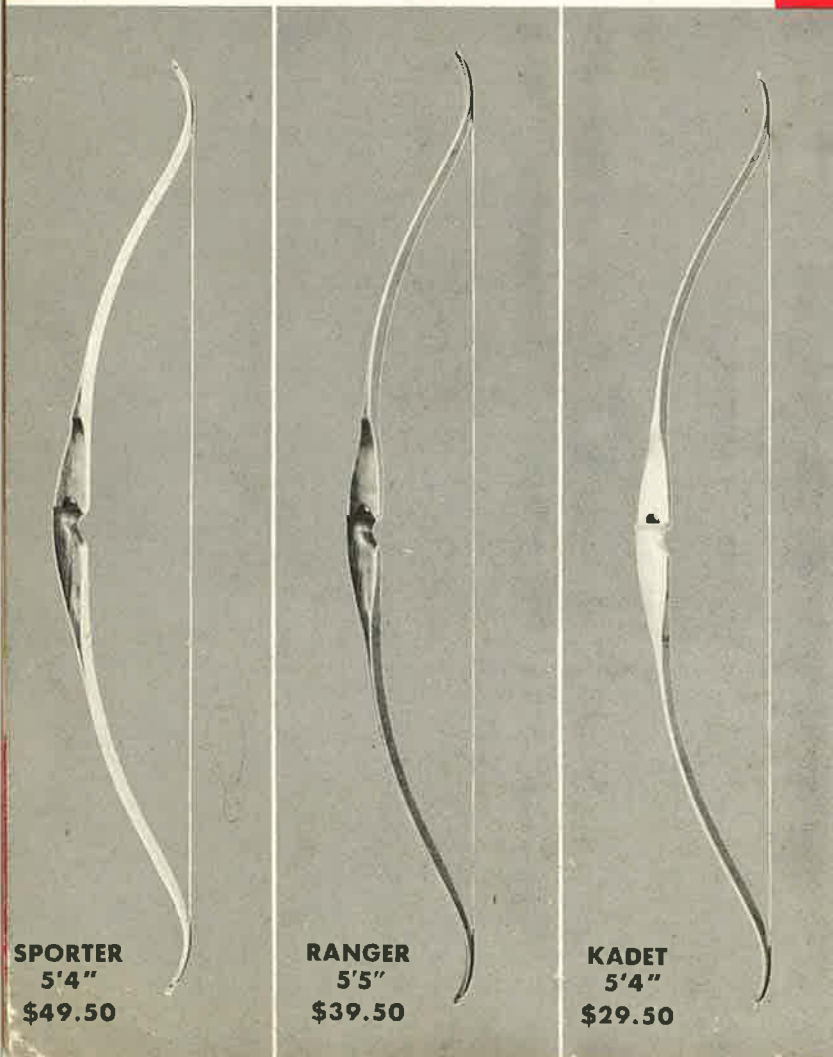

BIG RAPIDS, MICHIGAN
ROUTE 3
ROOT ARCHERY COMPANY

SPORTER
5'4"
$49.50

RANGER
5'5"
$39.50

KADET
5'4"
$29.50