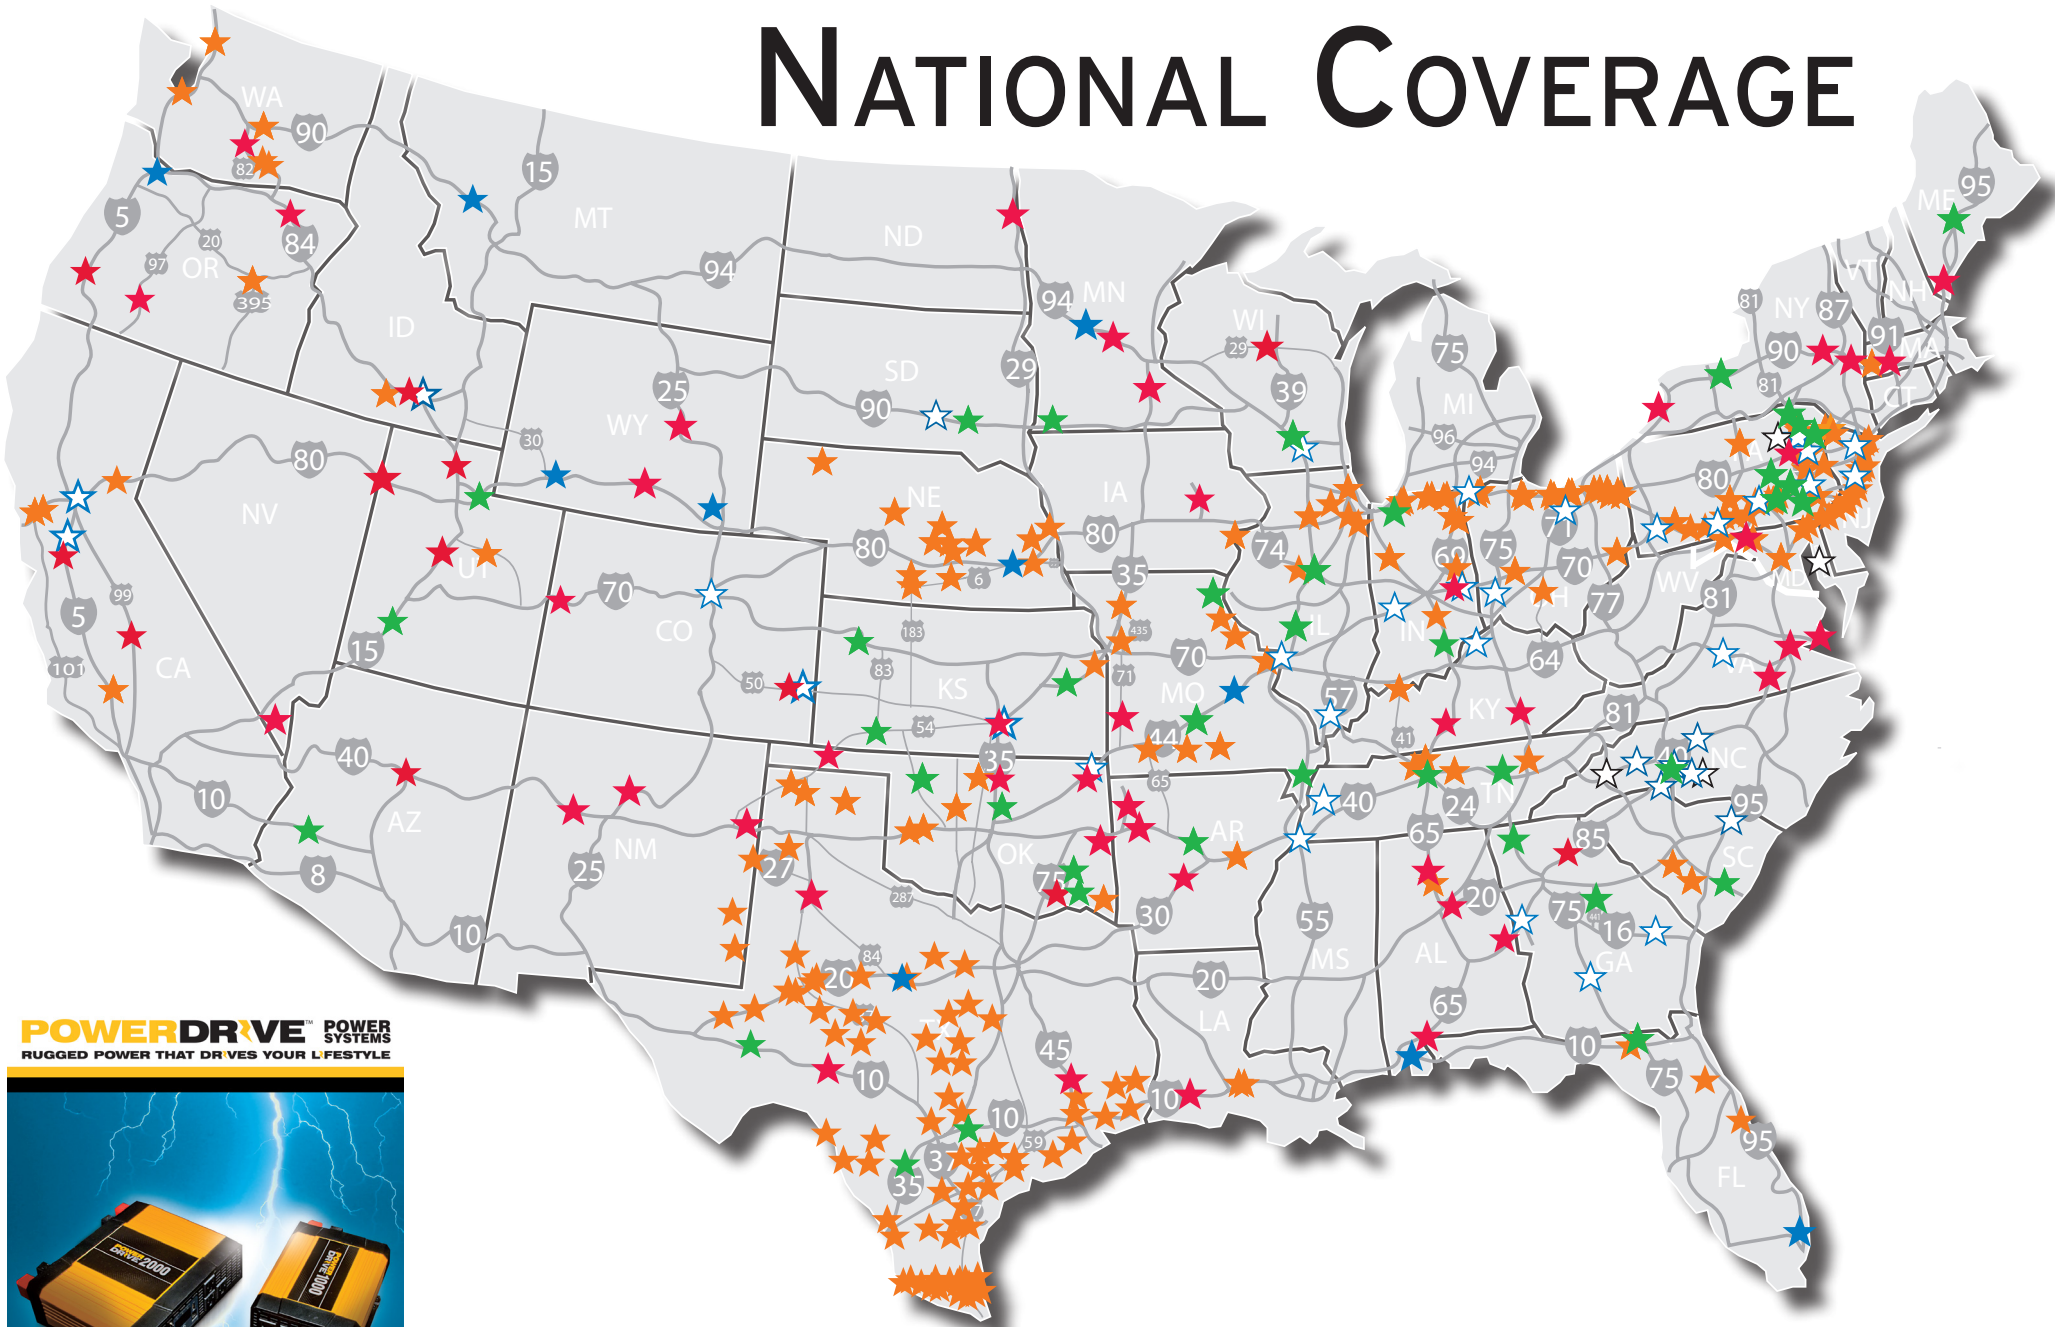

NATIONAL COVERAGE

POWERDRIVE™ POWER SYSTEMS
RUGGED POWER THAT DRIVES YOUR LIFESTYLE