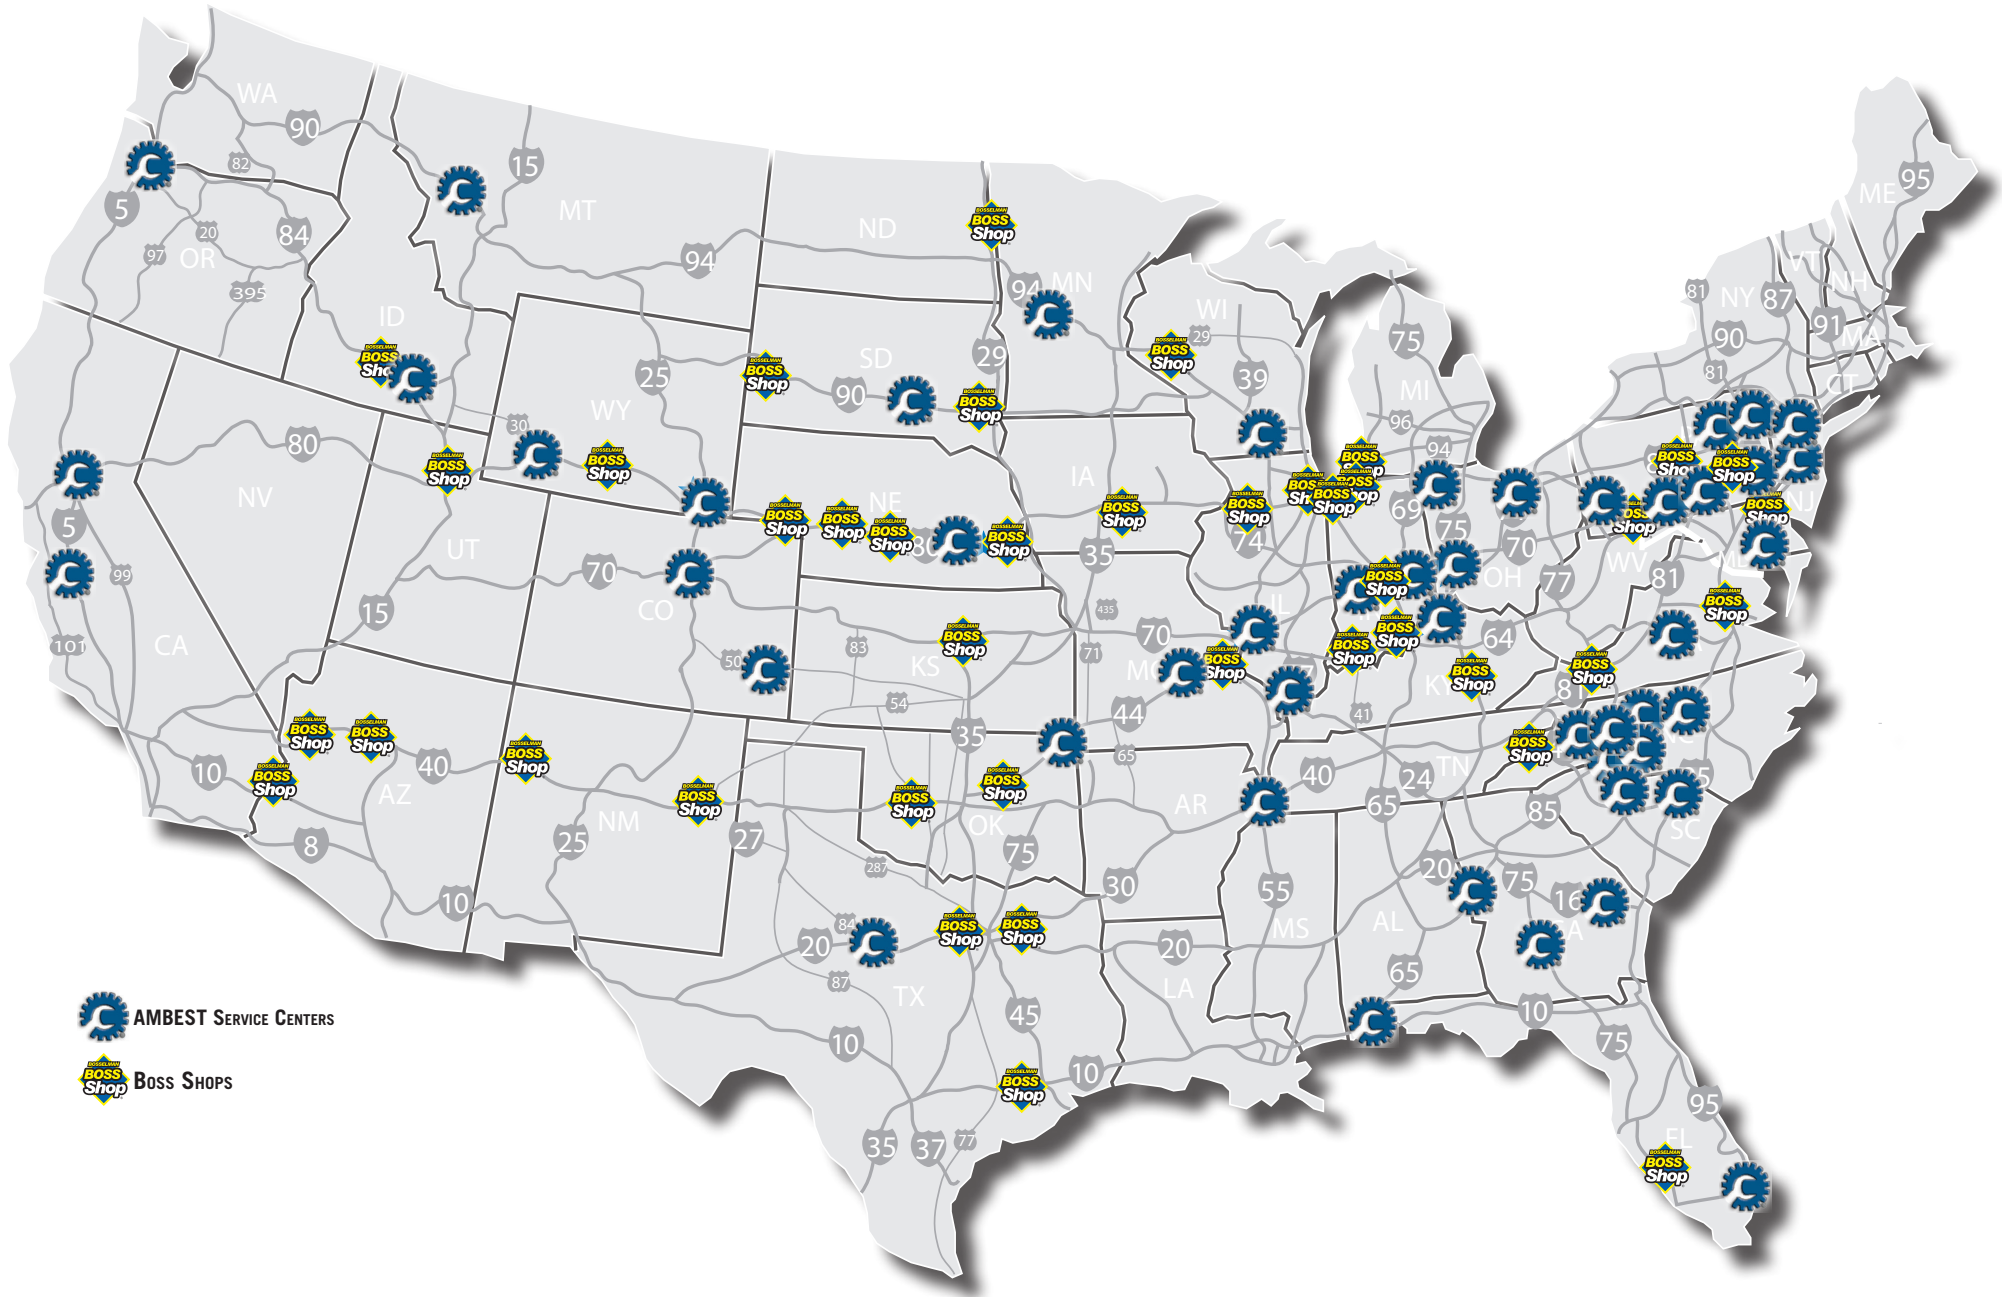

AMBEST SERVICE CENTERS

BOSS SHOPS