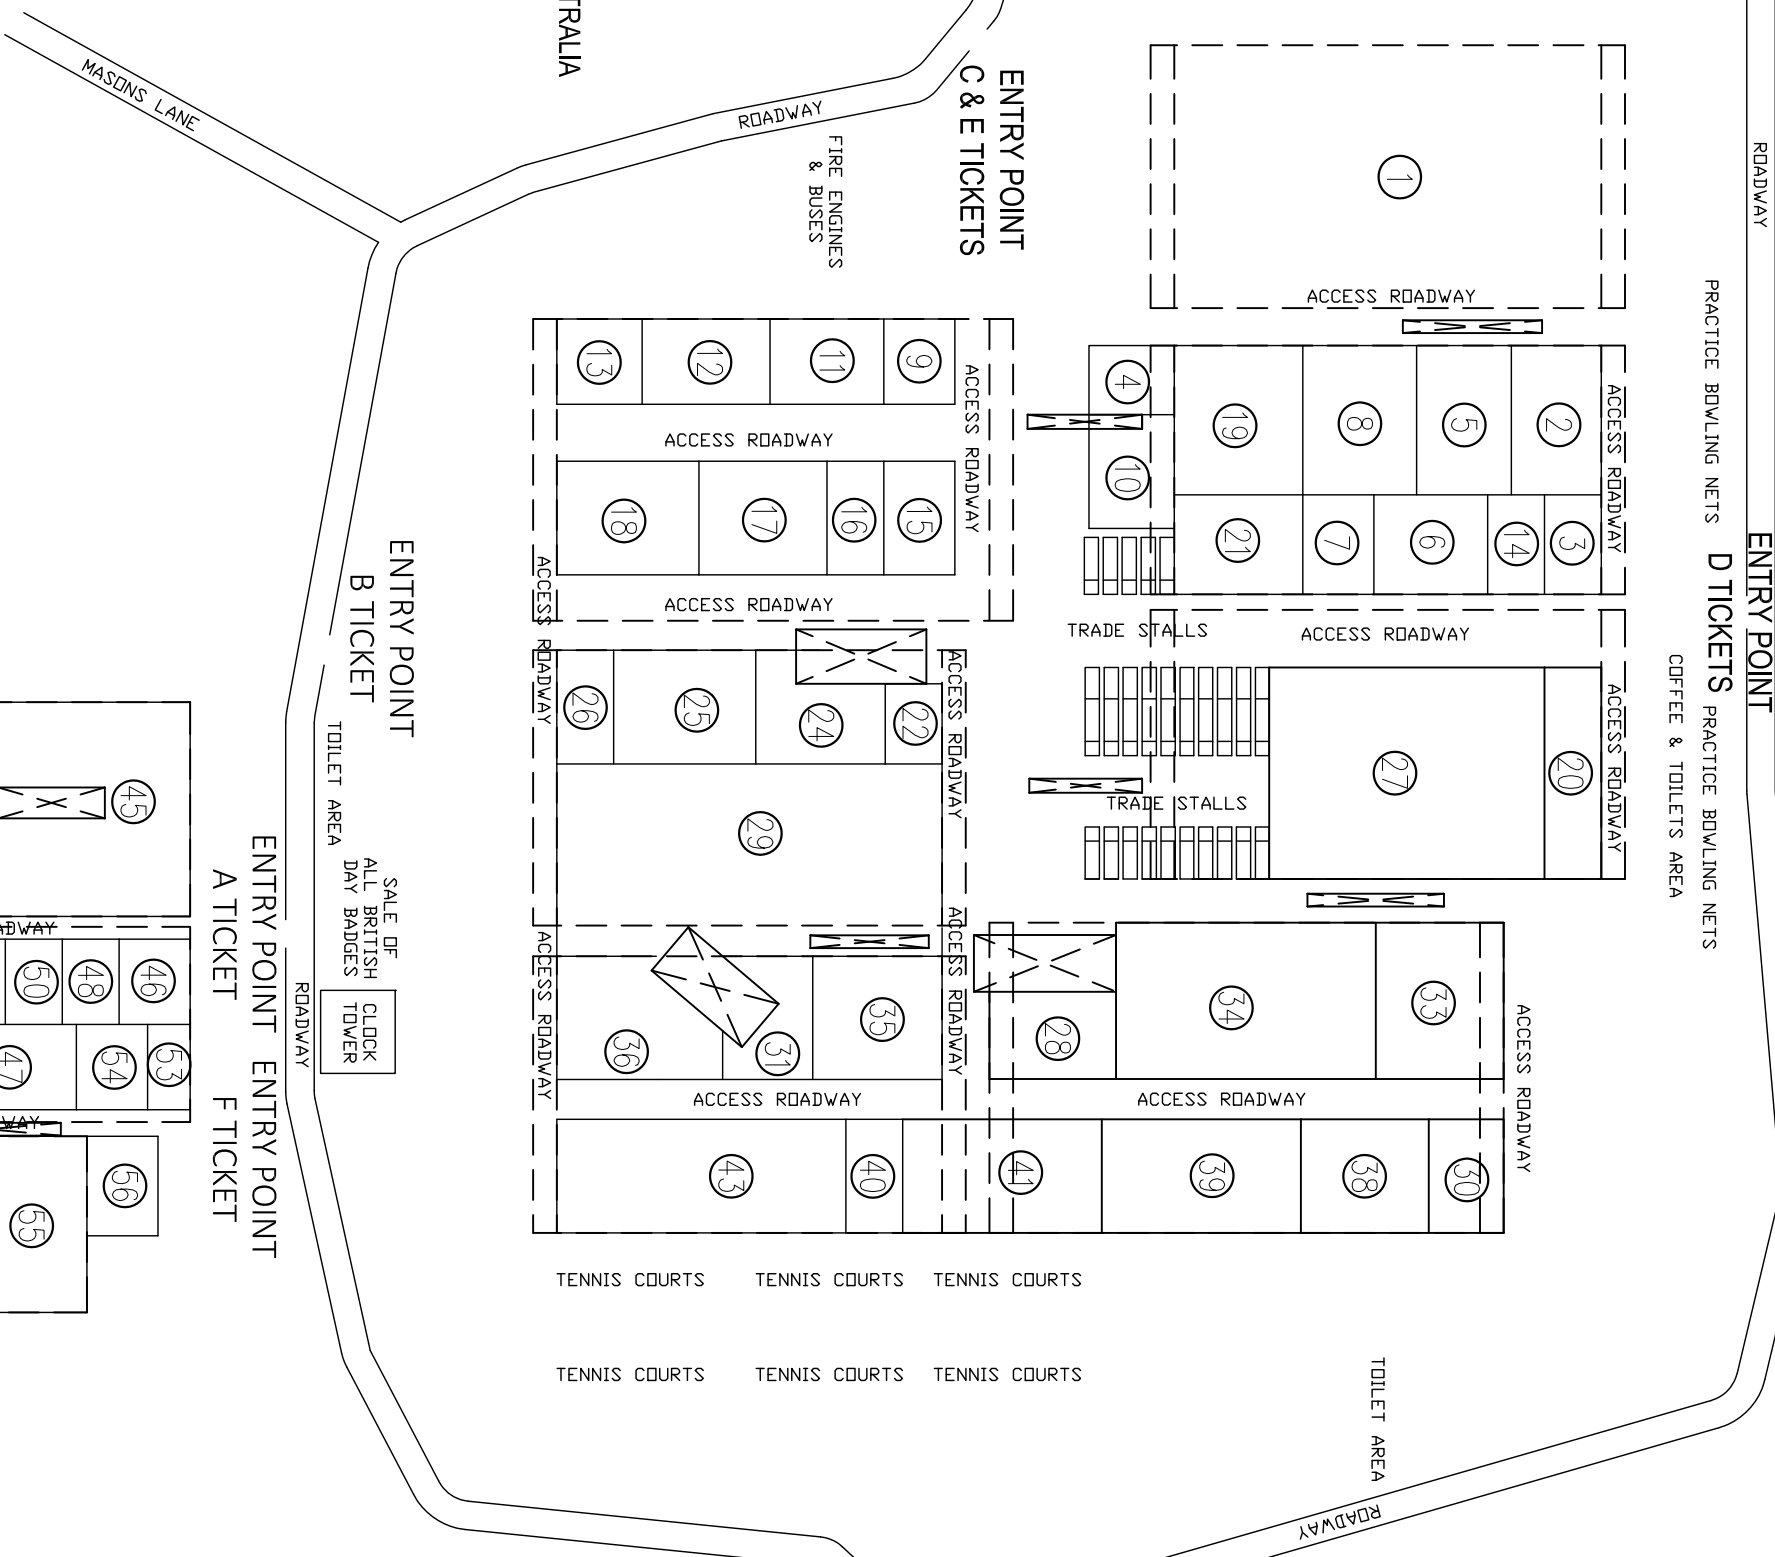

ALL BRITISH DAY 2017 UPDATE

ROADWAY

ENTRY POINT

PRACTICE BOWLING NETS

D TICKETS

PRACTICE BOWLING NETS

COFFEE & TOILETS AREA

- E TICKET "PURPLE"**
- 1 - SUPPORT AND TRAILER VEHICLES

ENTRY POINT TO DISPLAY AREA FOR A, B, C, D, E & F
TICKETS HOLDERS IS MASONS DRIVE, NORTH PARRAMATTA
- **NO ENTRY AFTER 9.30AM**

PLEASE SECURELY FIX YOUR ENTRY TICKET TO THE INSIDE OF YOUR
WINDSCREEN. IF YOU HAVE LOST YOUR TICKET YOU WILL BE REQUIRED TO
PURCHASE ANOTHER AT THE COST OF \$15 PRIOR TO ENTRY.

**NO ENTRY POINT
TO DISPLAY AREA
UNTIL AFTER 10.30am**
WADE ROAD, NORTH PARRAMATTA

A TICKET "RED"

- 59 - BEDFORD TRUCKS CLUB
- 45 - DAIMLER & LANCHESTER OWNERS CAR CLUB
- 50 - JOWETT CAR CLUB OF AUSTRALIA
- 51 - LEYLAND P76 OWNERS CLUB OF NSW
- 59 - LEYLAND P76 CLASSIC CAR CLUB
- 55 - MORRIS MINOR CAR CLUB NSW
- 55 - MORRIS MINOR CAR CLUB NSW (WOLLONGONG)
- 56 - MORRIS MINOR PICNIC CLUB
- 49 - MORGAN OWNERS CLUB OF AUSTRALIA
- 53 - NEPEAN DISTRICT MORRIS MINOR CAR CLUB
- 44 - ROLLS ROYCE OWNERS CLUB
- 46 - RILEY MOTOR CLUB OF AUSTRALIA
- 48 - SINGER OWNERS CAR CLUB
- 57 - TVR OWNERS CAR
- 47 - WOLSELEY CAR CLUB

GREEN TICKET

- 58 - JAGUAR OVERFLOW AREA