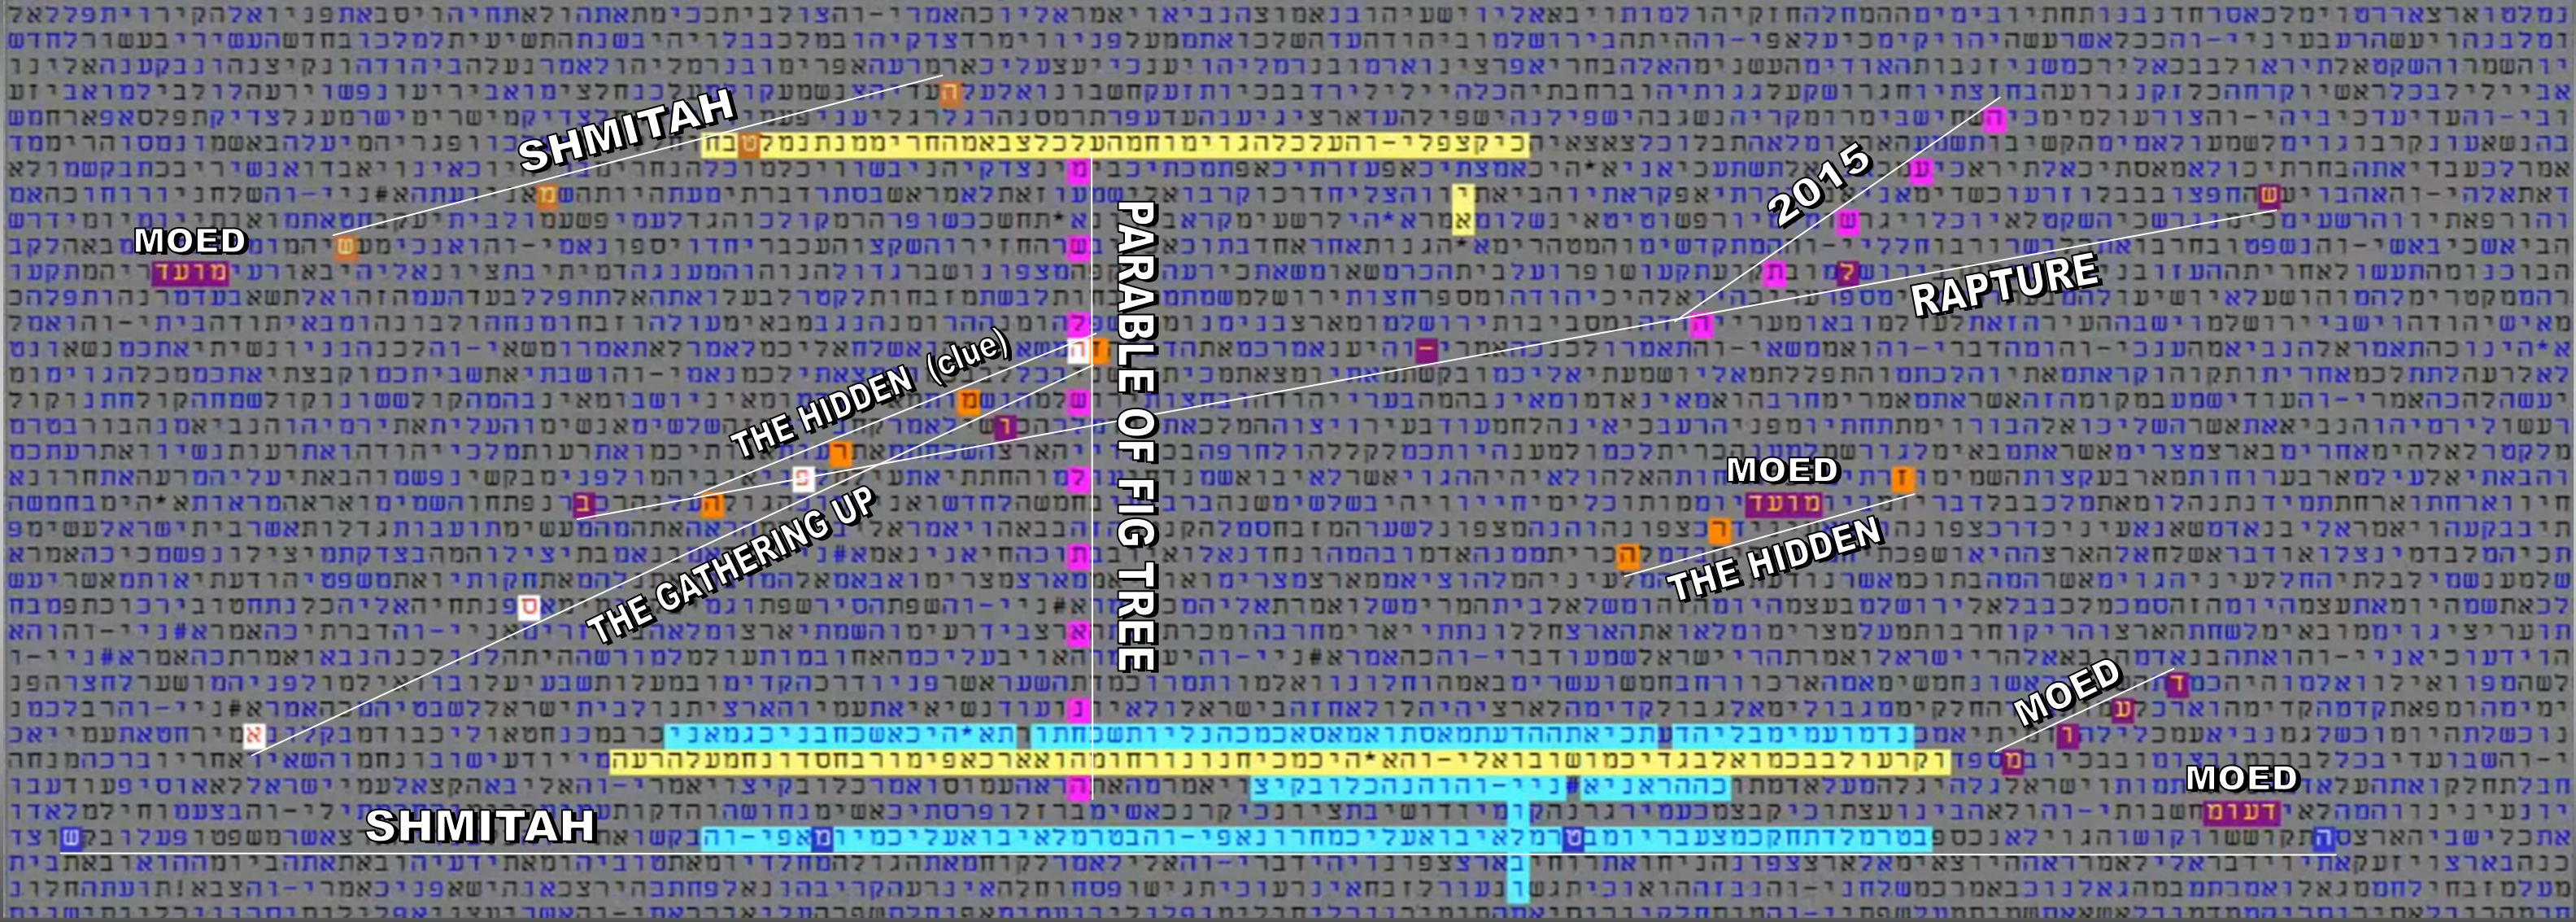

PARABLE OF THE FIG TREE

Bible Code Matrix of Prophecy in Scripture

© MATTHEW WRIGHT MINISTRIES
Graphic layout by Luis B. Vega

RESOURCES
youtube.com/user/TheMatt71269
biblecodenow1@gmail.com
biblecodenow.com
facebook.com/groups/code searcher

SCRIPTURE SOURCE(S)
 Old & New Testament
 TorahSoft

FOR AN EXPLANATION - STUDY OF THE CHART CODE MATRIX, VISIT THE YOUTUBE CHANNEL VIDEO SERIES.
WIDTH: 8550 CENTER: 616420