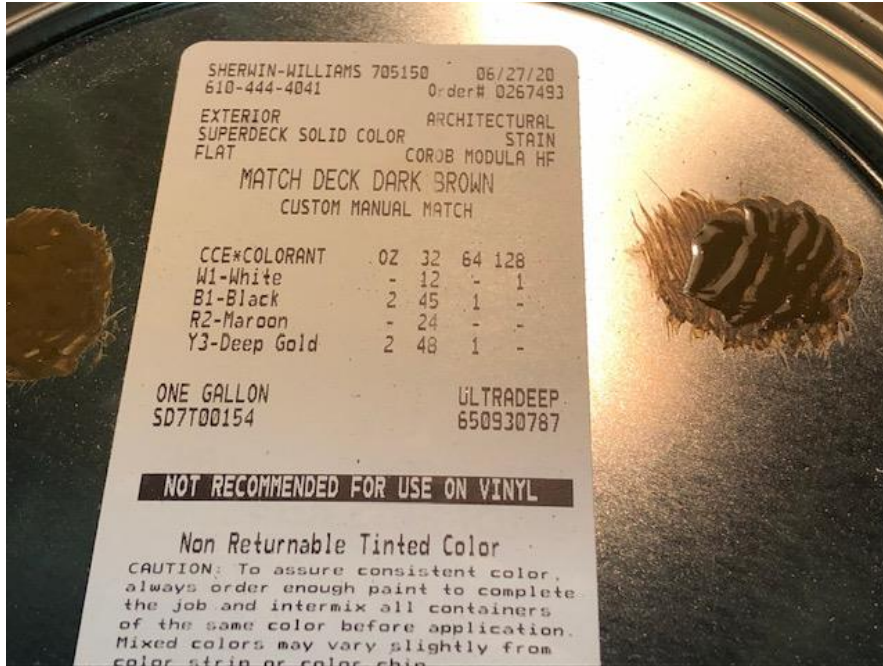

### Tullamore Deck Stain Color formulas

Note: Brown base is solid; gray base is Semi-transparent.

Brown:

Gray: