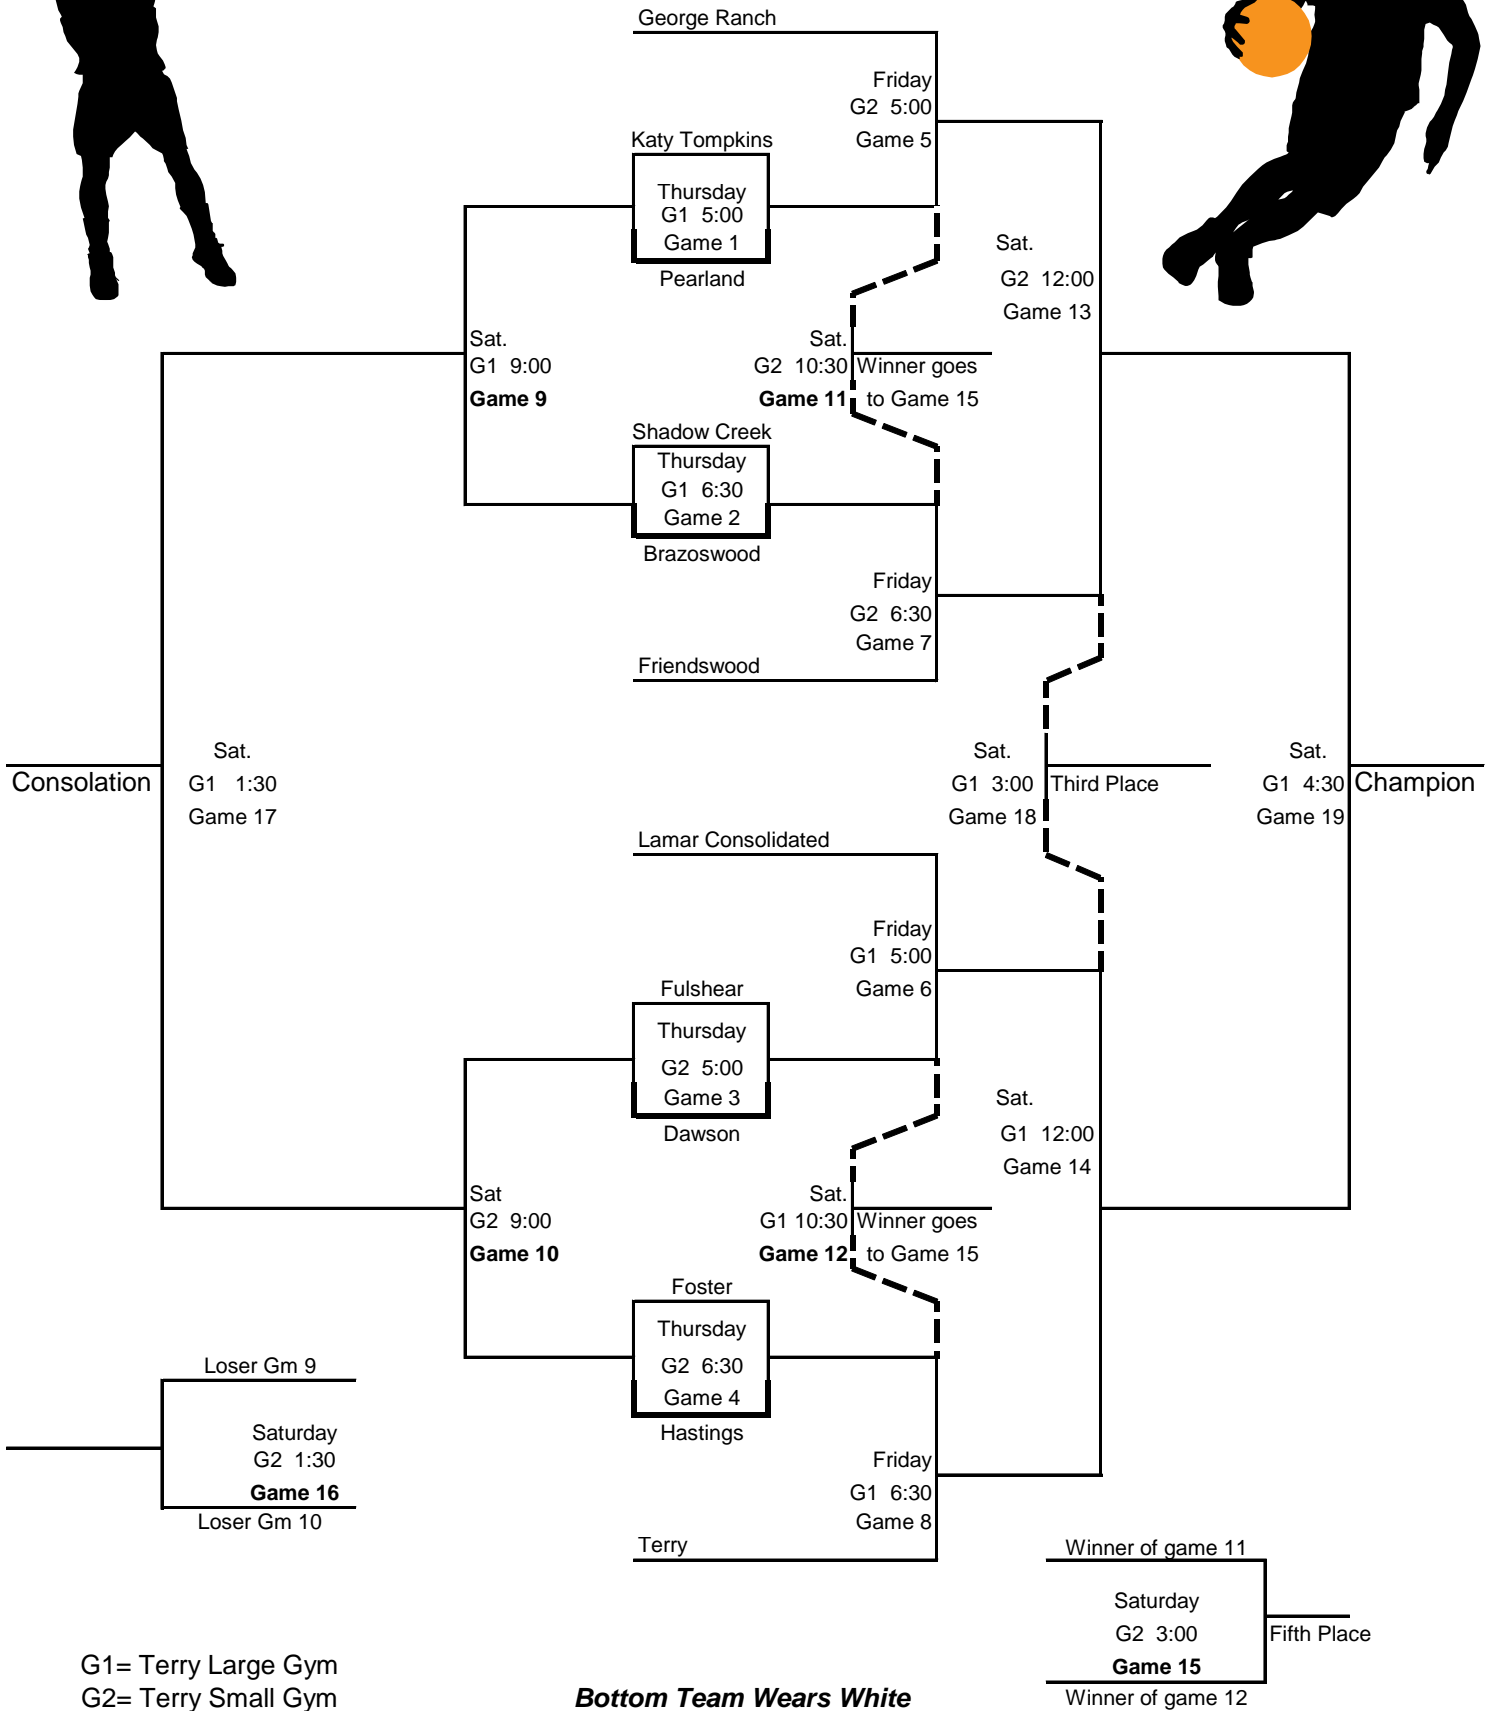

LCISD JV Tournament

November 15-17, 2018

G1= Terry Large Gym
G2= Terry Small Gym

Bottom Team Wears White