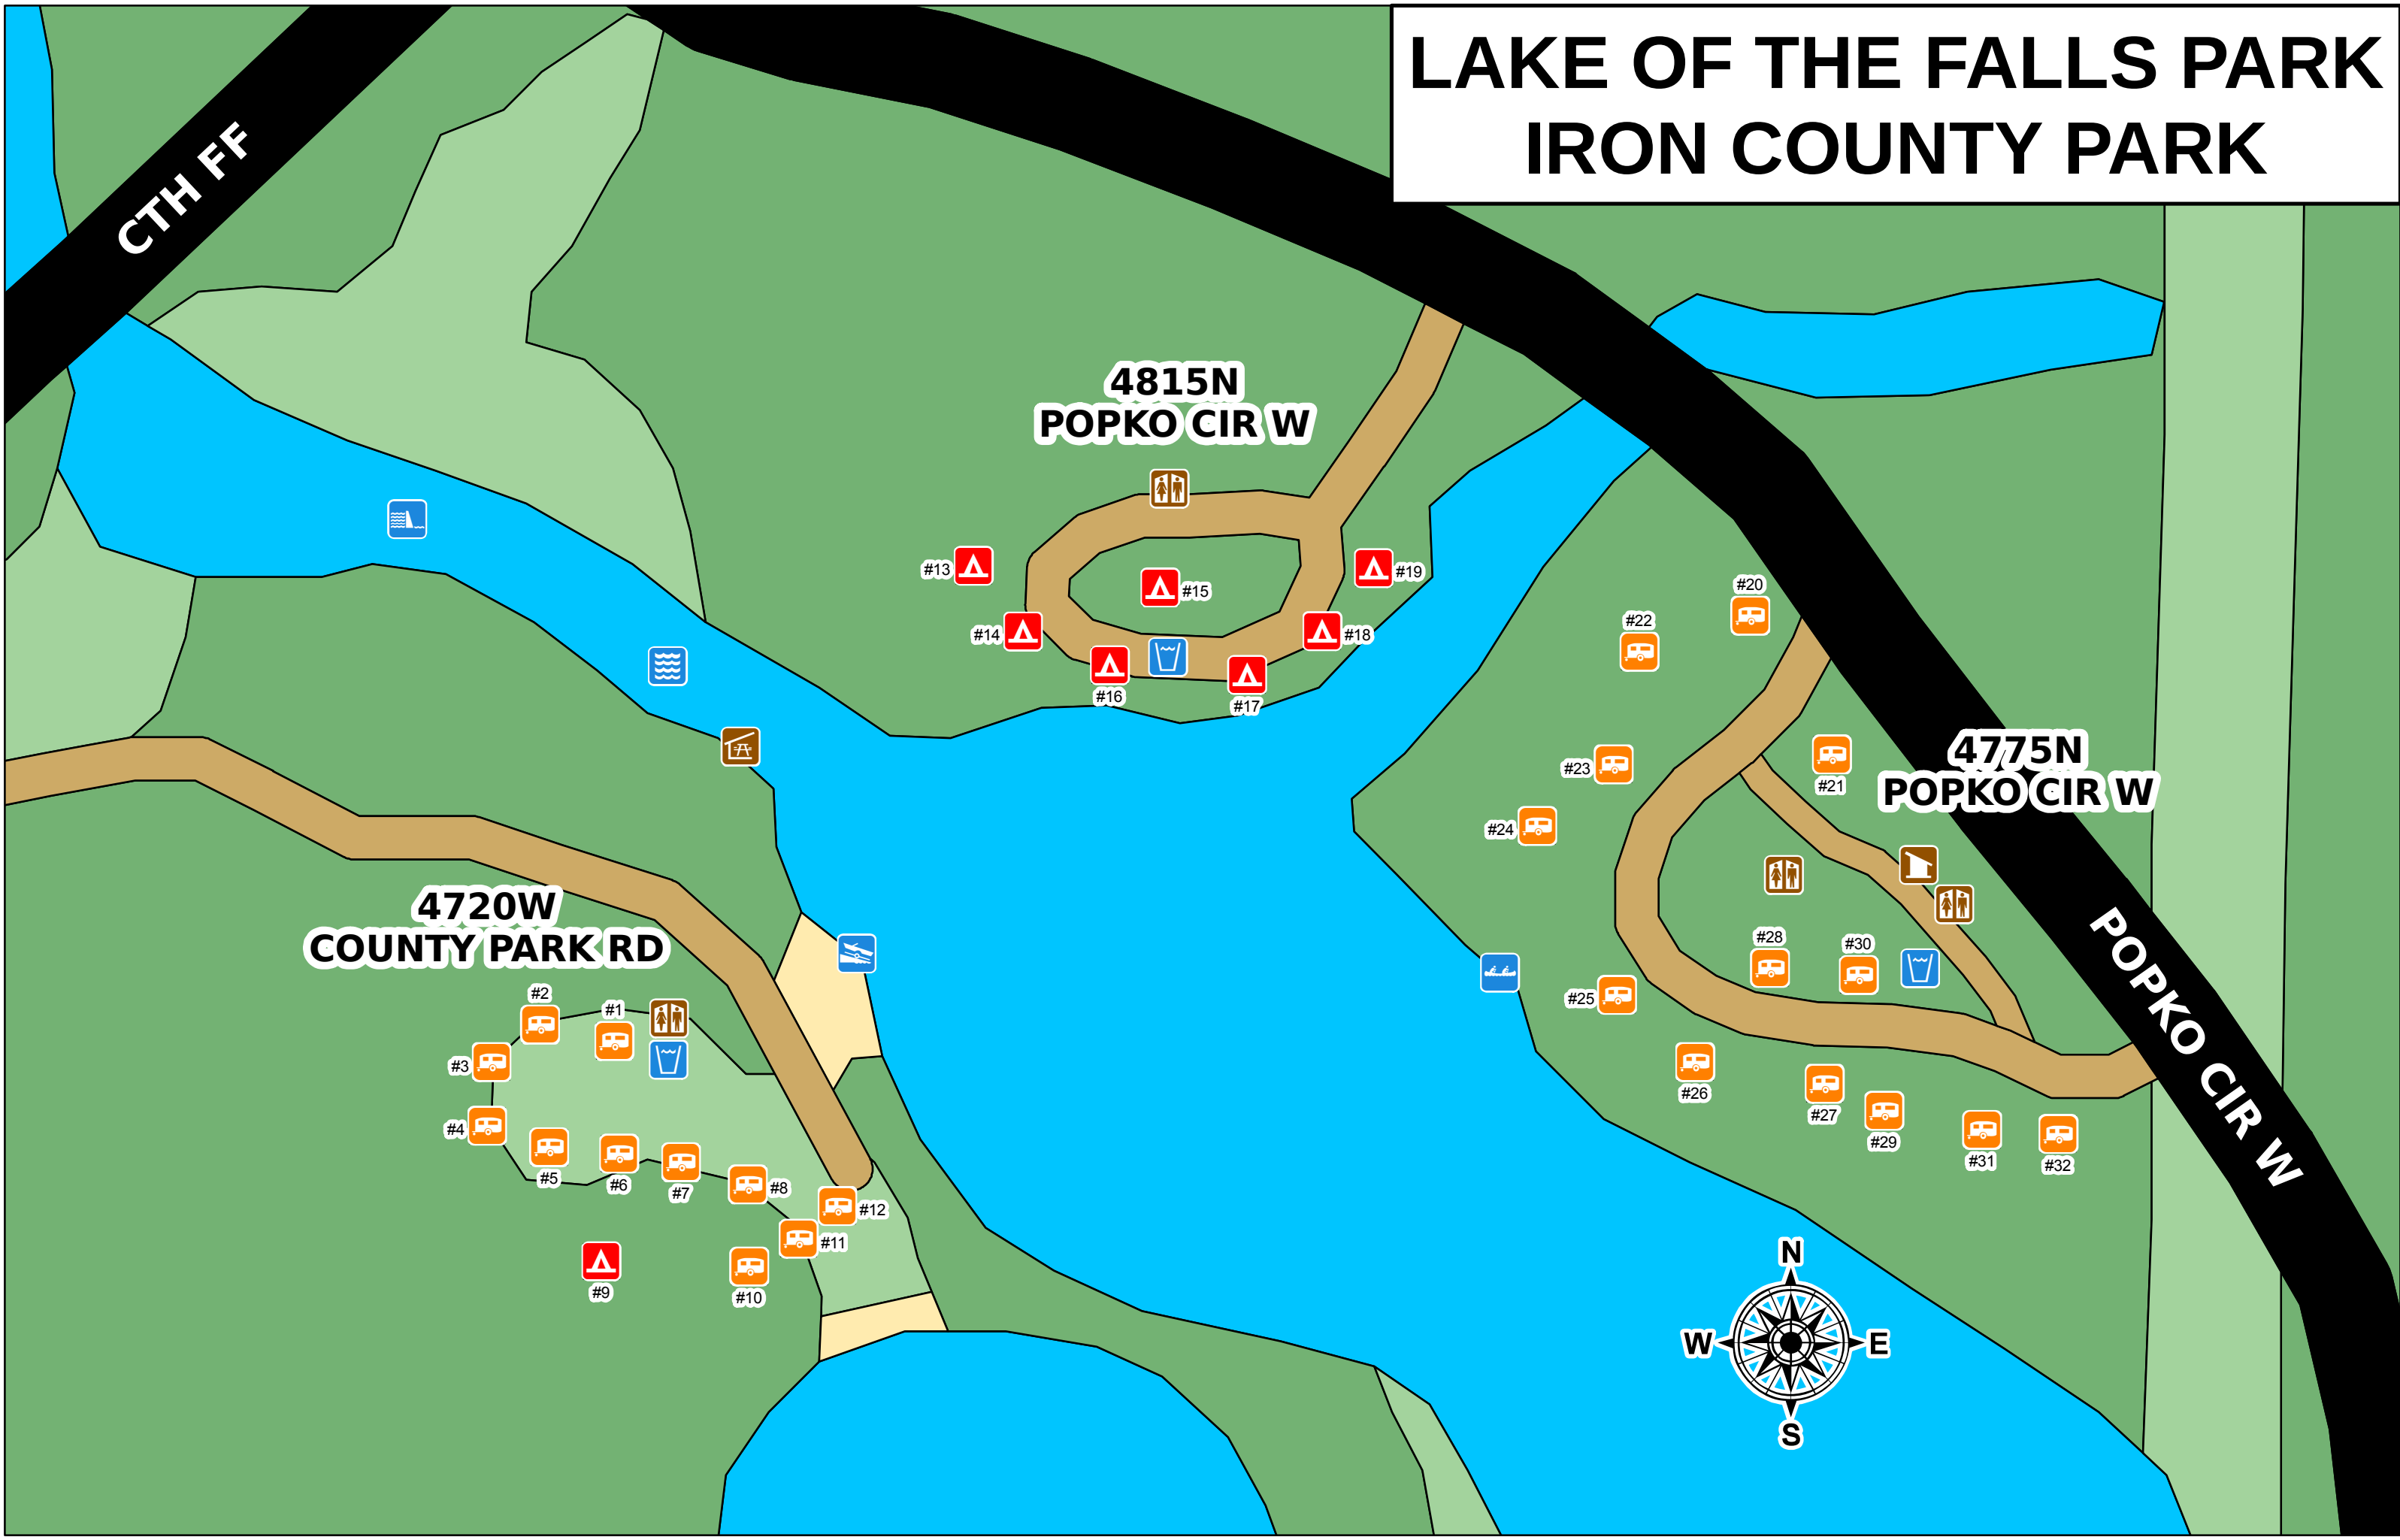

LAKE OF THE FALLS PARK IRON COUNTY PARK

CTH FF

4815N
POPKO CIR W

4775N
POPKO CIR W

4720W
COUNTY PARK RD

POPKO CIR W