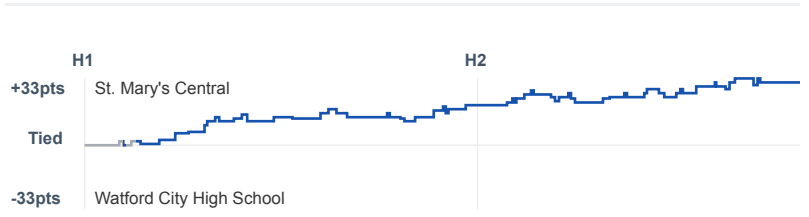

Box Score Report

St. Mary's Central vs Watford City High School - Jan 5, 2018 - W 91-58

Period Stats

	1	2	
SMCHS	40	51	91
WCHS	20	38	58

Run Graph

Team Stats

	SMCHS	WCHS
FG Made/Attempted	39/83	23/65
Field Goal %	47.0%	35.4%
Effective Field Goal %	51.8%	39.2%
2FG Made/Attempted	31/49	18/42
2FG %	63.3%	42.9%
3FG Made/Attempted	8/34	5/23
3FG %	23.5%	21.7%
FT Made/Attempted	5/14	7/15
Free Throw %	35.7%	46.7%
Points Per Possession	1.00	0.65
Transition Points	11	8
Points Off Turnovers	37	8
Second Chance Points	14	8
Points in the Paint	54	34
Offensive Rebounds	17	14
Defense Rebounds	33	32
Assists	25	14
Deflections	10	9
Steals	14	12
Blocks	4	4
Turnovers	18	31
Personal Fouls	13	16
Charges Taken	3	1