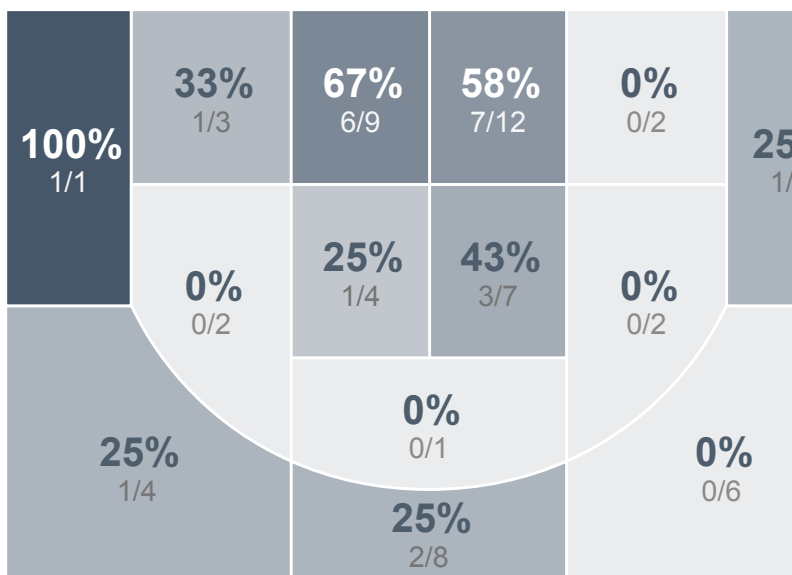

Box Score Report

St. Mary's Central vs Watford City High School - Jan 5, 2018 - W 91-58

Period Stats

	1	2	
SMCHS	40	51	91
WCHS	20	38	58

Run Graph

Team Stats

	SMCHS	WCHS
FG Made/Attempted	39/83	23/65
Field Goal %	47.0%	35.4%
Effective Field Goal %	51.8%	39.2%
2FG Made/Attempted	31/49	18/42
2FG %	63.3%	42.9%
3FG Made/Attempted	8/34	5/23
3FG %	23.5%	21.7%
FT Made/Attempted	5/14	7/15
Free Throw %	35.7%	46.7%
Points Per Possession	1.00	0.65
Transition Points	11	8
Points Off Turnovers	37	8
Second Chance Points	14	8
Points in the Paint	54	34
Offensive Rebounds	17	14
Defense Rebounds	33	32
Assists	25	14
Deflections	10	9
Steals	14	12
Blocks	4	4
Turnovers	18	31
Personal Fouls	13	16
Charges Taken	3	1

St. Mary's Central

Watford City High School

St. Mary's Central's Player Stats

Name	Pts	FG	3FG	FT	+/-	MINS	OREB	DREB	AST	DEFL	STL	BLK	TO	FOUL
 Unknown Athlete	7	2/10	1/7	2/4	+ 28	34	2	4	1	2	1	0	4	1
#3 Cole Gendreau	17	6/14	3/10	2/5	+ 27	29	1	6	8	2	5	0	2	4
#5 Luke Kambeitz	7	3/5	1/3	0/0	+ 16	15	0	0	3	2	1	0	2	2
#10 Drew Dosch	10	5/11	0/2	0/0	+ 20	23	7	2	4	1	1	1	0	1
#20 Alex Wilson	0	0/0	0/0	0/0	+ 5	1	0	0	0	0	0	0	0	0
#21 Jaxon Wiseman	9	4/9	0/3	1/1	+ 15	21	1	6	2	1	2	0	0	0
#23 John Nordberg	28	13/20	2/4	0/2	+ 26	29	2	10	4	1	1	2	5	2
#32 Holten Bradley	5	2/3	1/2	0/0	+ 6	3	0	2	0	0	0	0	0	0
#33 John Armstrong	0	0/1	0/0	0/0	+ 2	6	1	0	0	0	0	0	1	2
#35 ben schmidt	8	4/10	0/3	0/2	+ 9	21	2	3	3	1	3	1	4	1