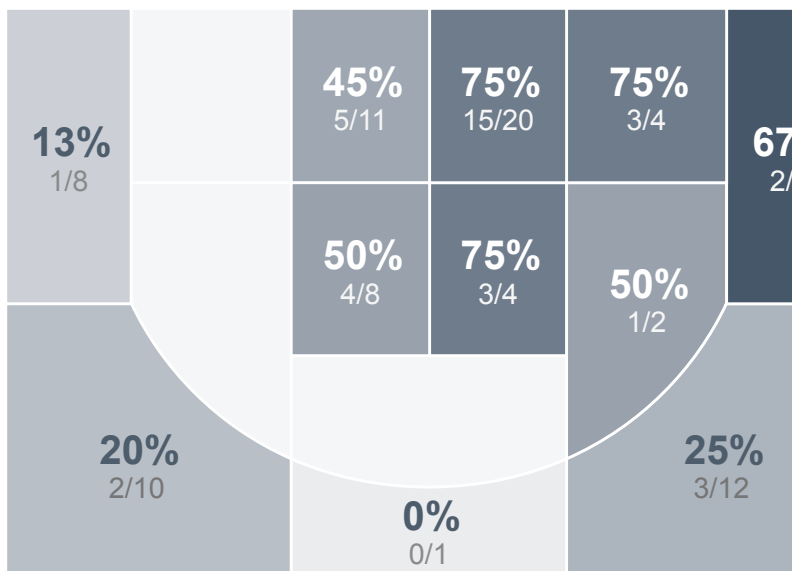

Box Score Report

St. Mary's Central vs Watford City High School - Jan 5, 2018 - W 91-58

Period Stats

	1	2	
SMCHS	40	51	91
WCHS	20	38	58

Run Graph

Team Stats

	SMCHS	WCHS
FG Made/Attempted	39/83	23/65
Field Goal %	47.0%	35.4%
Effective Field Goal %	51.8%	39.2%
2FG Made/Attempted	31/49	18/42
2FG %	63.3%	42.9%
3FG Made/Attempted	8/34	5/23
3FG %	23.5%	21.7%
FT Made/Attempted	5/14	7/15
Free Throw %	35.7%	46.7%
Points Per Possession	1.00	0.65
Transition Points	11	8
Points Off Turnovers	37	8
Second Chance Points	14	8
Points in the Paint	54	34
Offensive Rebounds	17	14
Defense Rebounds	33	32
Assists	25	14
Deflections	10	9
Steals	14	12
Blocks	4	4
Turnovers	18	31
Personal Fouls	13	16
Charges Taken	3	1

St. Mary's Central

Watford City High School

St. Mary's Central's Player Stats

Name	Pts	FG	3FG	FT	+/-	MINS	OREB	DREB	AST	DEFL	STL	BLK	TO	FOUL
 Unknown Athlete	7	2/10	1/7	2/4	+ 28	34	2	4	1	2	1	0	4	1
#3 Cole Gendreau	17	6/14	3/10	2/5	+ 27	29	1	6	8	2	5	0	2	4
#5 Luke Kambeitz	7	3/5	1/3	0/0	+ 16	15	0	0	3	2	1	0	2	2
#10 Drew Dosch	10	5/11	0/2	0/0	+ 20	23	7	2	4	1	1	1	0	1
#20 Alex Wilson	0	0/0	0/0	0/0	+ 5	1	0	0	0	0	0	0	0	0
#21 Jaxon Wiseman	9	4/9	0/3	1/1	+ 15	21	1	6	2	1	2	0	0	0
#23 John Nordberg	28	13/20	2/4	0/2	+ 26	29	2	10	4	1	1	2	5	2
#32 Holten Bradley	5	2/3	1/2	0/0	+ 6	3	0	2	0	0	0	0	0	0
#33 John Armstrong	0	0/1	0/0	0/0	+ 2	6	1	0	0	0	0	0	1	2
#35 ben schmidt	8	4/10	0/3	0/2	+ 9	21	2	3	3	1	3	1	4	1