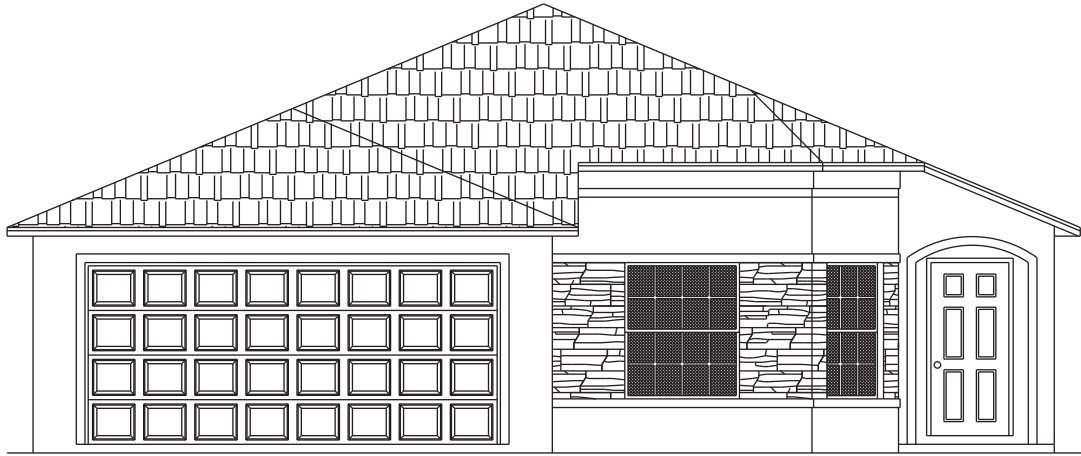

# Elmwood

Model 1617

# SUMMERGLEN

**THE ARBORS COTTAGE SERIES**

Model 1617

Living Area	1617
Garage	479
Covered Lanai	133
Entry	40
<b>TOTAL</b>	<b>2269</b>

Prices, materials and specifications may vary by community and location and are subject to change without notice due to continued product improvements. All dimensions are approximate. © Copyright 2009 by Florida Leisure Communities. Any duplication, reproduction or use is prohibited.