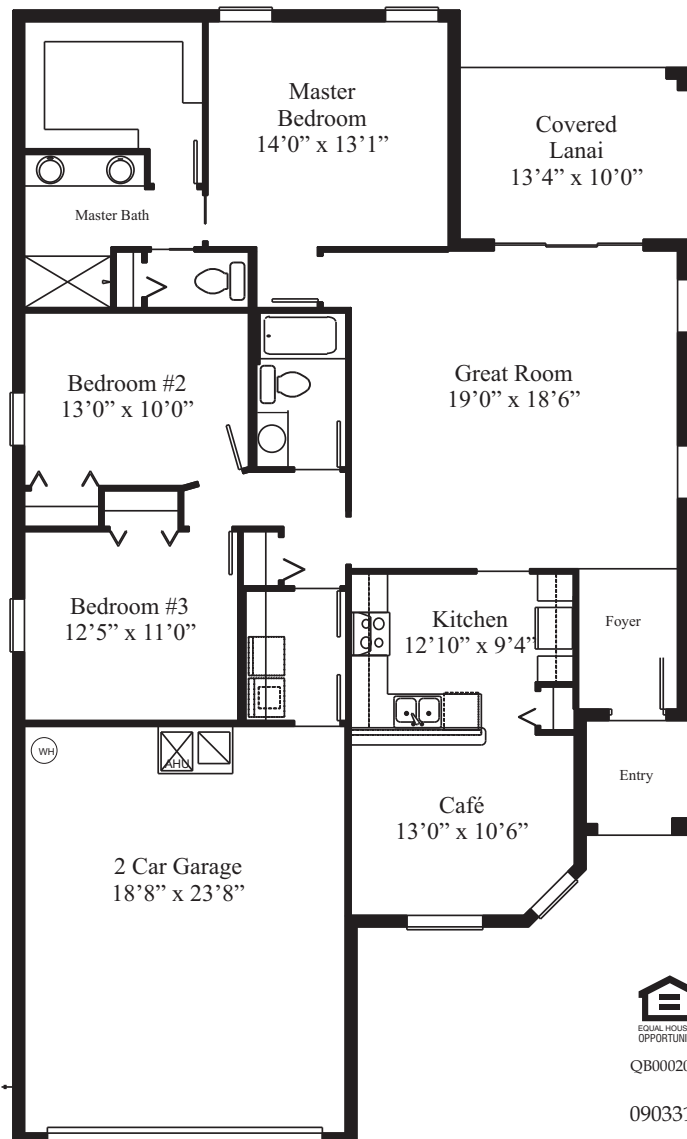

# SUMMERGLEN

**THE ARBORS COTTAGE SERIES**

Model 1617

Living Area	1617
Garage	479
Covered Lanai	133
Entry	40
<b>TOTAL</b>	<b>2269</b>

Prices, materials and specifications may vary by community and location and are subject to change without notice due to continued product improvements. All dimensions are approximate. © Copyright 2009 by Florida Leisure Communities. Any duplication, reproduction or use is prohibited.