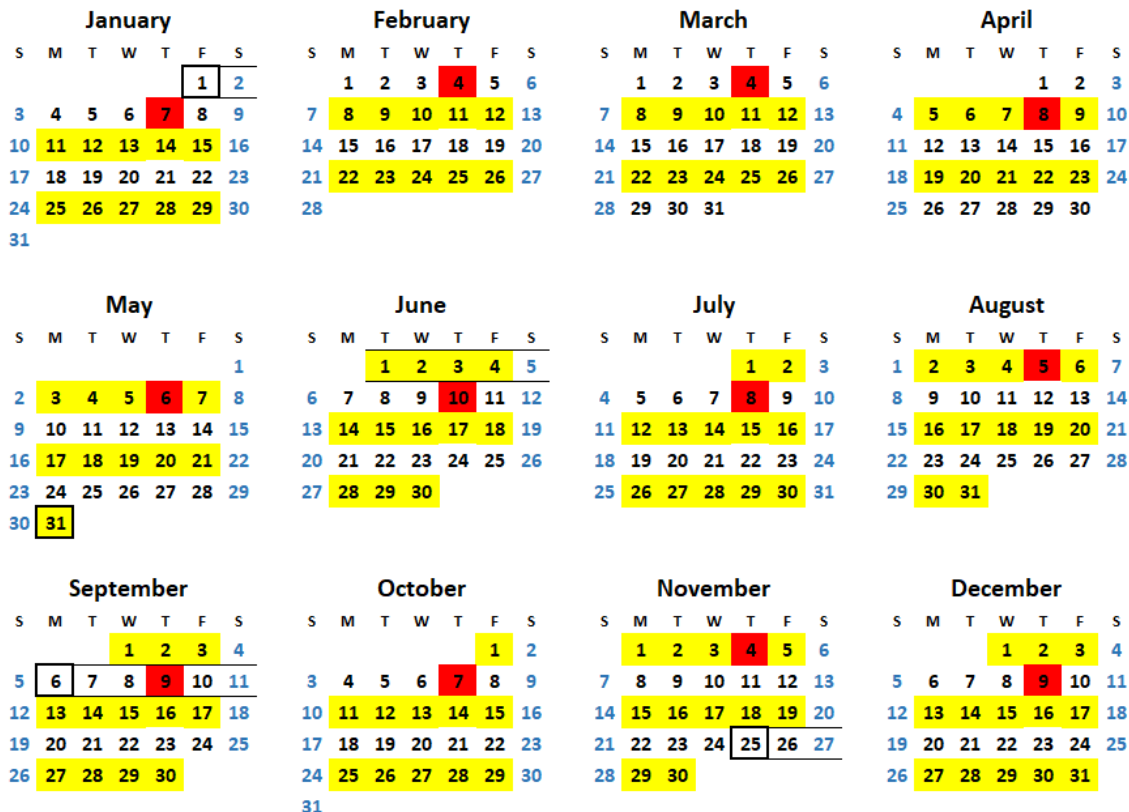

## RECYCLING/EWASTE CALENDAR

 MOUNT PLEASANT EWASTE DATES ARE HIGHLIGHTED IN RED

 ON DATES MARKED WITH A BLACK BOX, THERE WILL BE NO PICK UP AND SERVICE WILL BE ONE DAY BEHIND THE REST OF THE WEEK

-Recycling weeks are highlighted in in yellow.