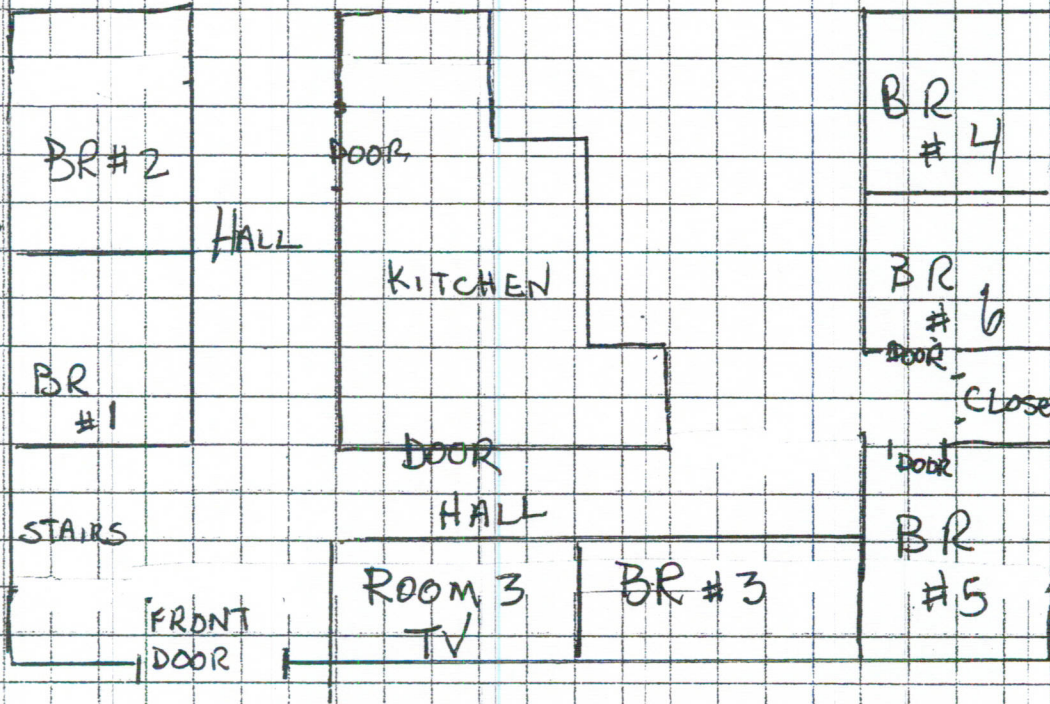

COURT STREET

86 Court
#1

Big Room

Down
STAIRS

Sigma
Kappa

Parking

Key #3
works on
TV Room + BR3

Court St.
WINDOW