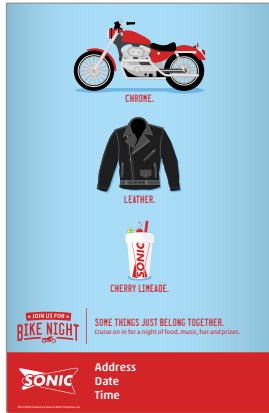

POSTER

POSTER

Display (with permission) at local auto parts stores, motorcycle clubs, shops, garages and gas stations. Fields are editable on SOS.

Cost for one Poster – $1.00