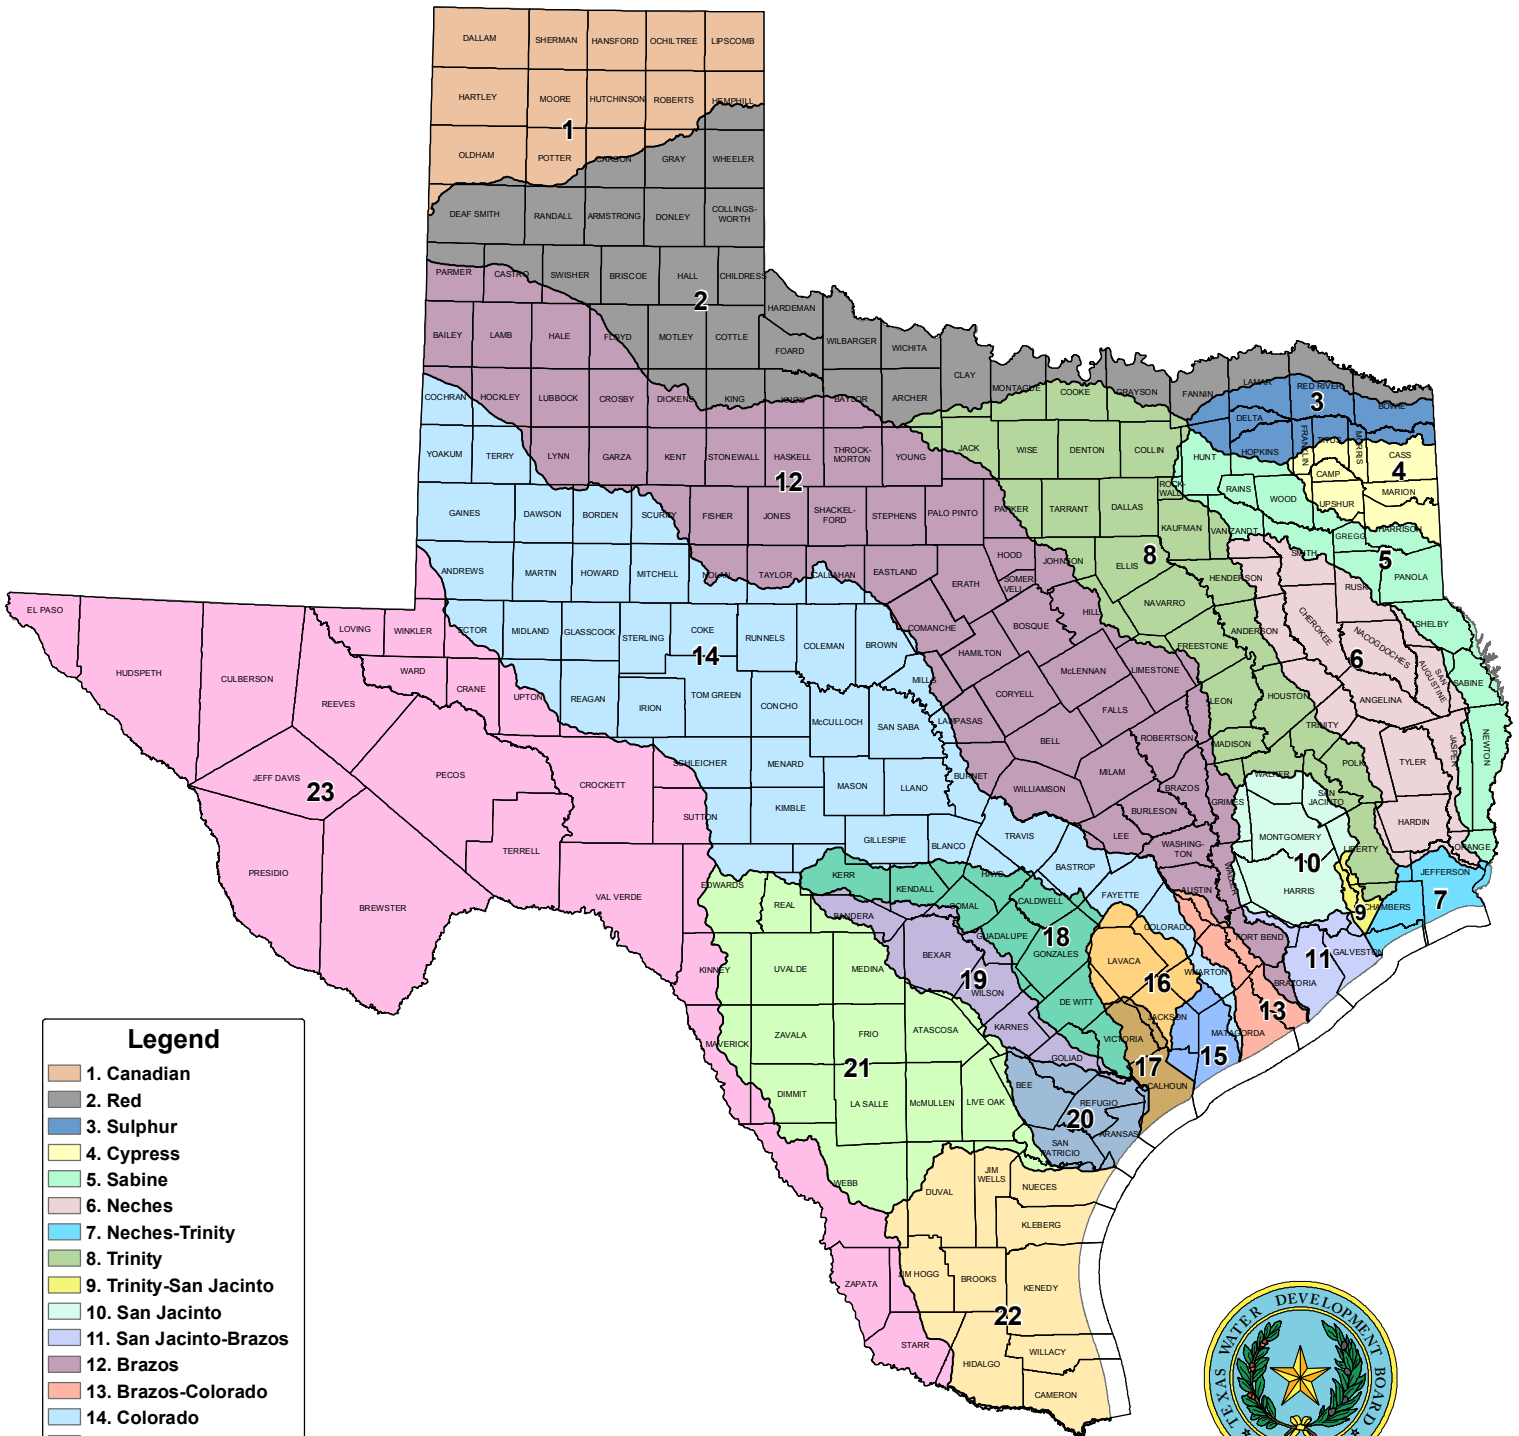

# Major River Basins In Texas

**Legend**

- 1. Canadian
- 2. Red
- 3. Sulphur
- 4. Cypress
- 5. Sabine
- 6. Neches
- 7. Neches-Trinity
- 8. Trinity
- 9. Trinity-San Jacinto
- 10. San Jacinto
- 11. San Jacinto-Brazos
- 12. Brazos
- 13. Brazos-Colorado
- 14. Colorado
- 15. Colorado-Lavaca
- 16. Lavaca
- 17. Lavaca\_Guadalupe
- 18. Guadalupe
- 19. San Antonio
- 20. San Antonio-Nueces
- 21. Nueces
- 22. Nueces-Rio Grande
- 23. Rio Grande

**DISCLAIMER**  
 No claims are made to the accuracy or completeness of the data nor to its suitability for a particular use. The scale and compilation of all information shown herein is approximate.

Map updated by Mark Hayes, GISP  
 Texas Water Development Board  
 GIS Data & Cartography section  
 April 2009