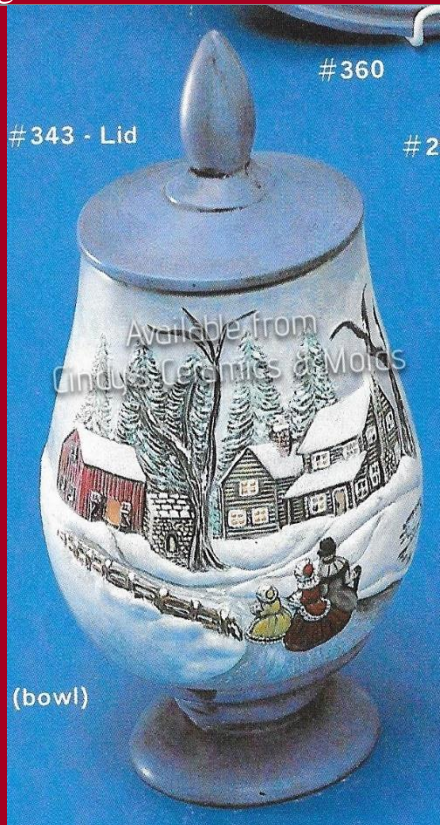

HS-409

14.5 High

30.00

“Home for the Holidays” Jar/ Goblet / Candy Dish/ Light (Specify if ordering cut-out for a light/ candleholder when ordering)

S-1365/8

52.25

Lighted Christmas Ornament Centerpiece

S-1365