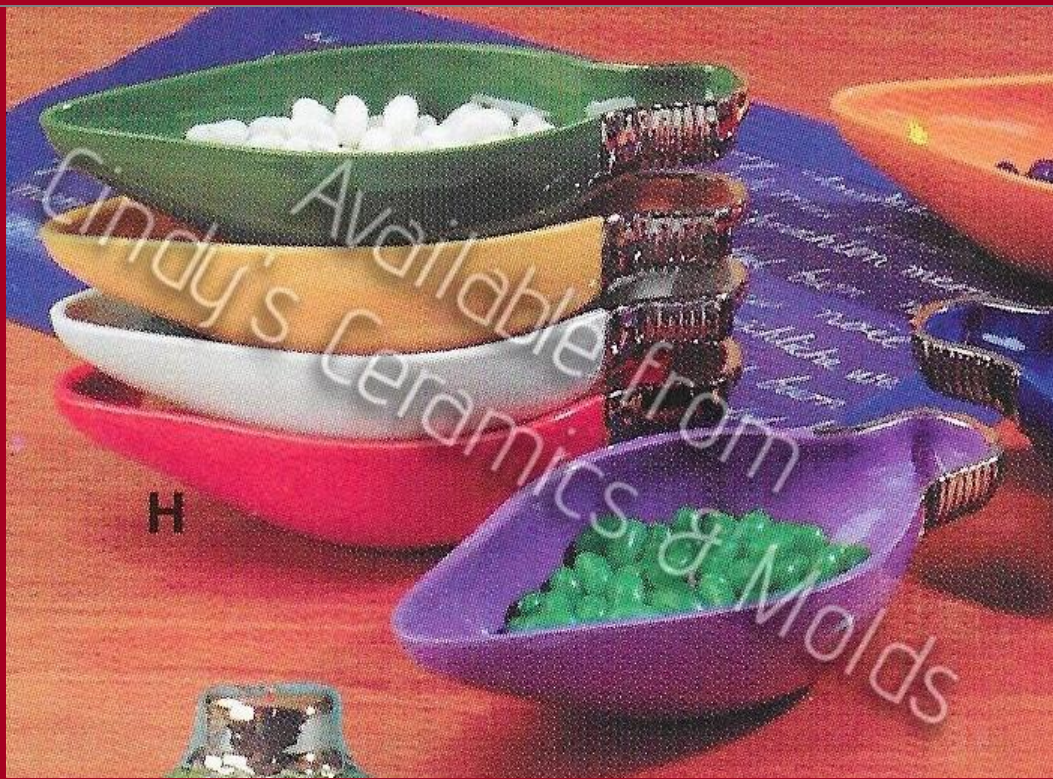

(Base Shown with other figures, sold separately)

C-1564

9 1/2 Tall

16.00

Tree Hugger Bear
Lightable!

C-4182

2 1/2 Deep
by 10 Long
by 5 Wide

12.00