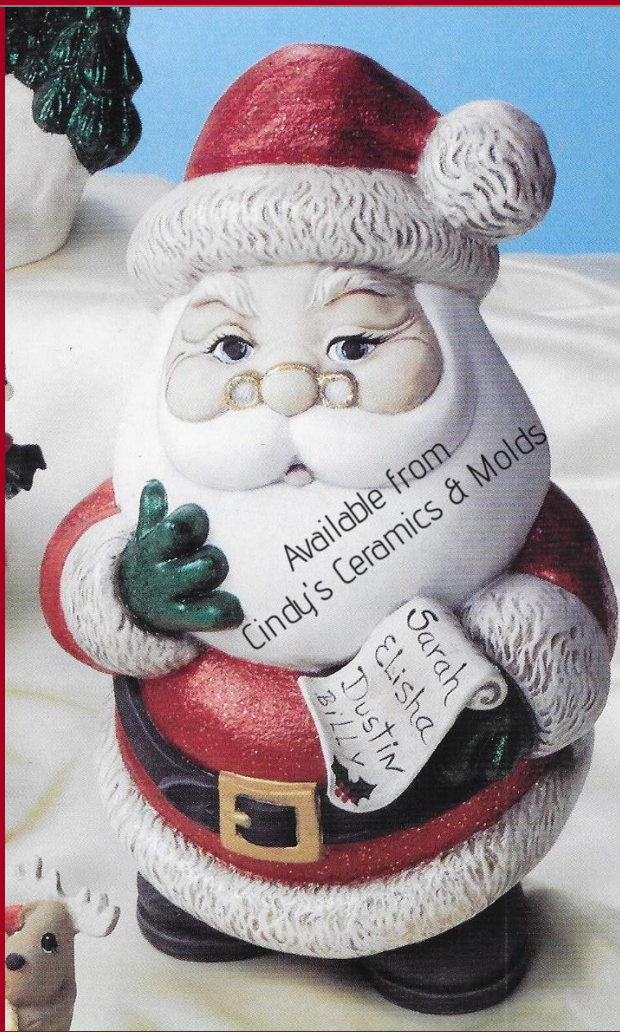

L-592

12.5 Tall

20.00

L-592/8

Elves:
Airplane
7.75 Long;
Trumpet
9.125 High;
Shelf Elf
6.125 High;
Train 6.375
High

57.00