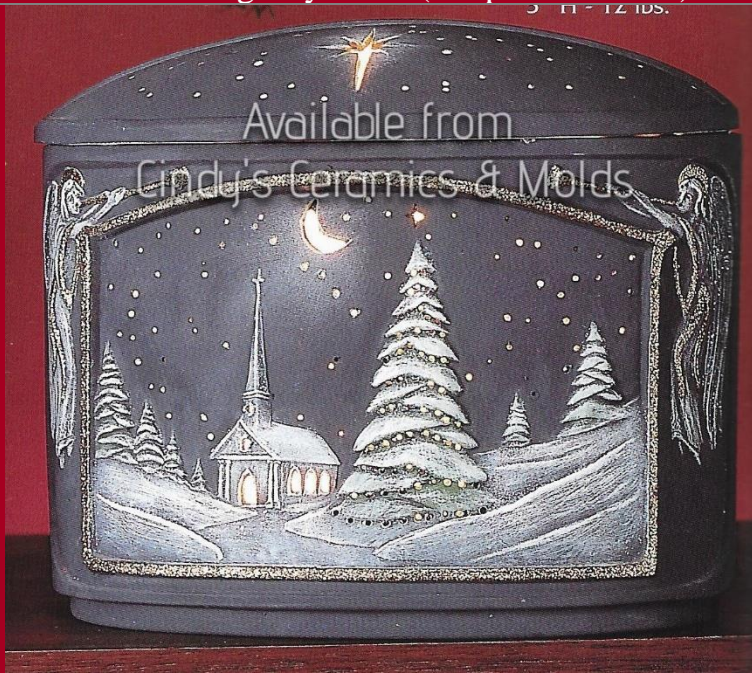

Available from
Cindy's Ceramics & Molds

6 Tall by 7
Long

15.00

*L-
2229/37