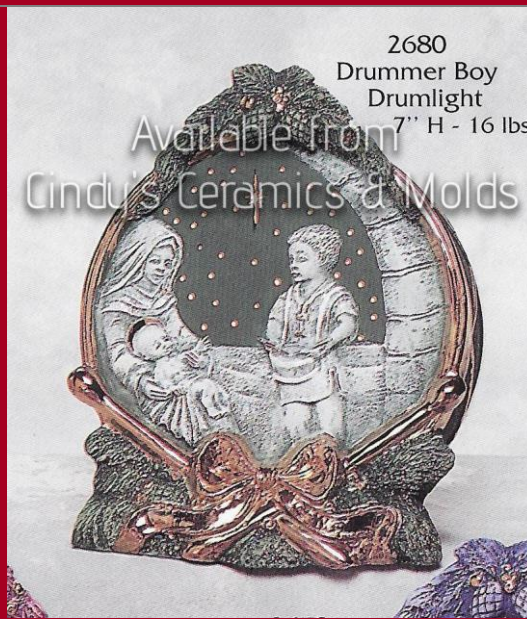

7 High

15.00

“White Christmas” Drum Light

*L-2680

2680
Drummer Boy
Drumlight
7" H - 16 lbs.

Available from
Cindy's Ceramics & Molds

7 High

15.00