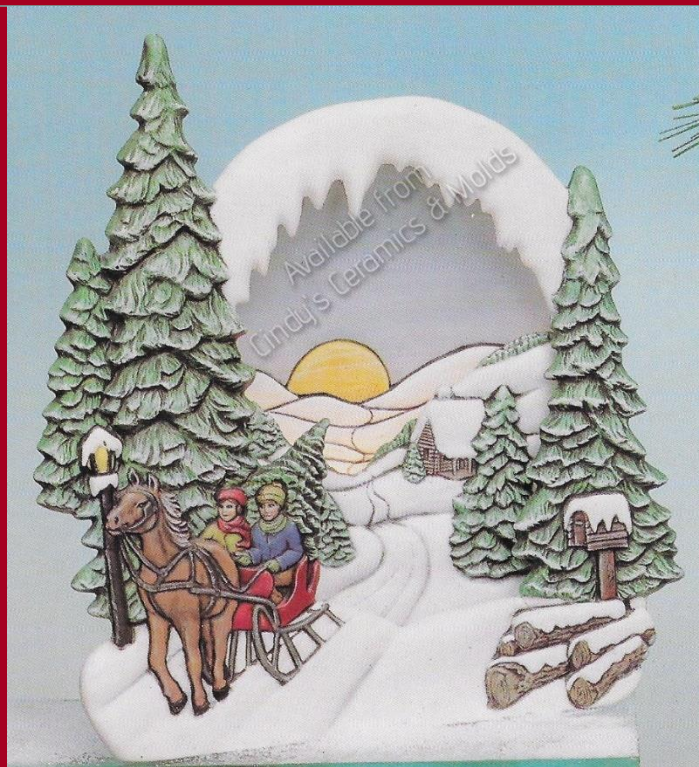

Snowflake Windchimes or Ornaments

10 High by
9.5 Wide

30.75

Winter Scene Silhouette with Sun/ Moon backdrop (Shown with Alpine insert on background) (light)

TBM-
193/F

Winter Scene Silhouette with Alpine backdrop (Shown above) (light)

10 High by
9.5 Wide

30.75