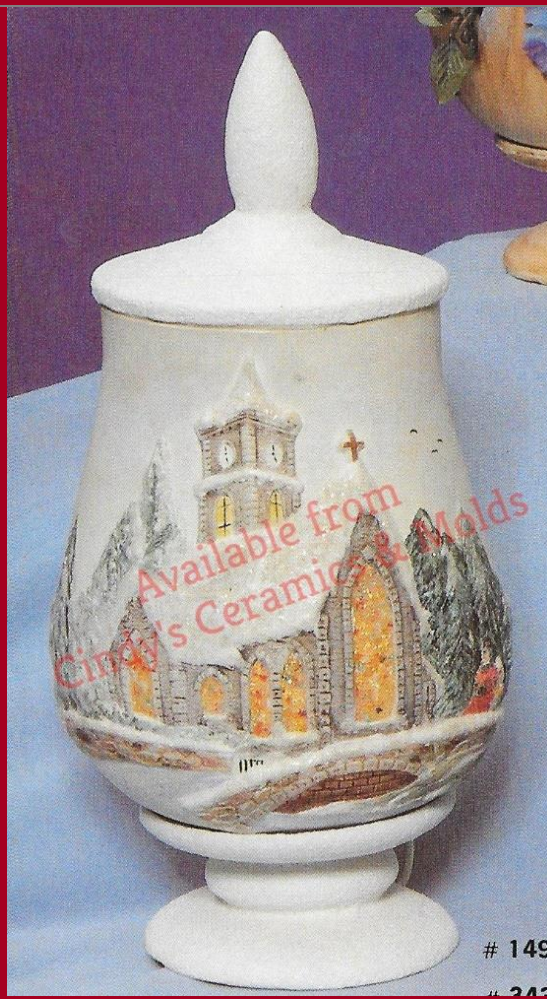

HS-261

14.5 High

30.00

HS-409