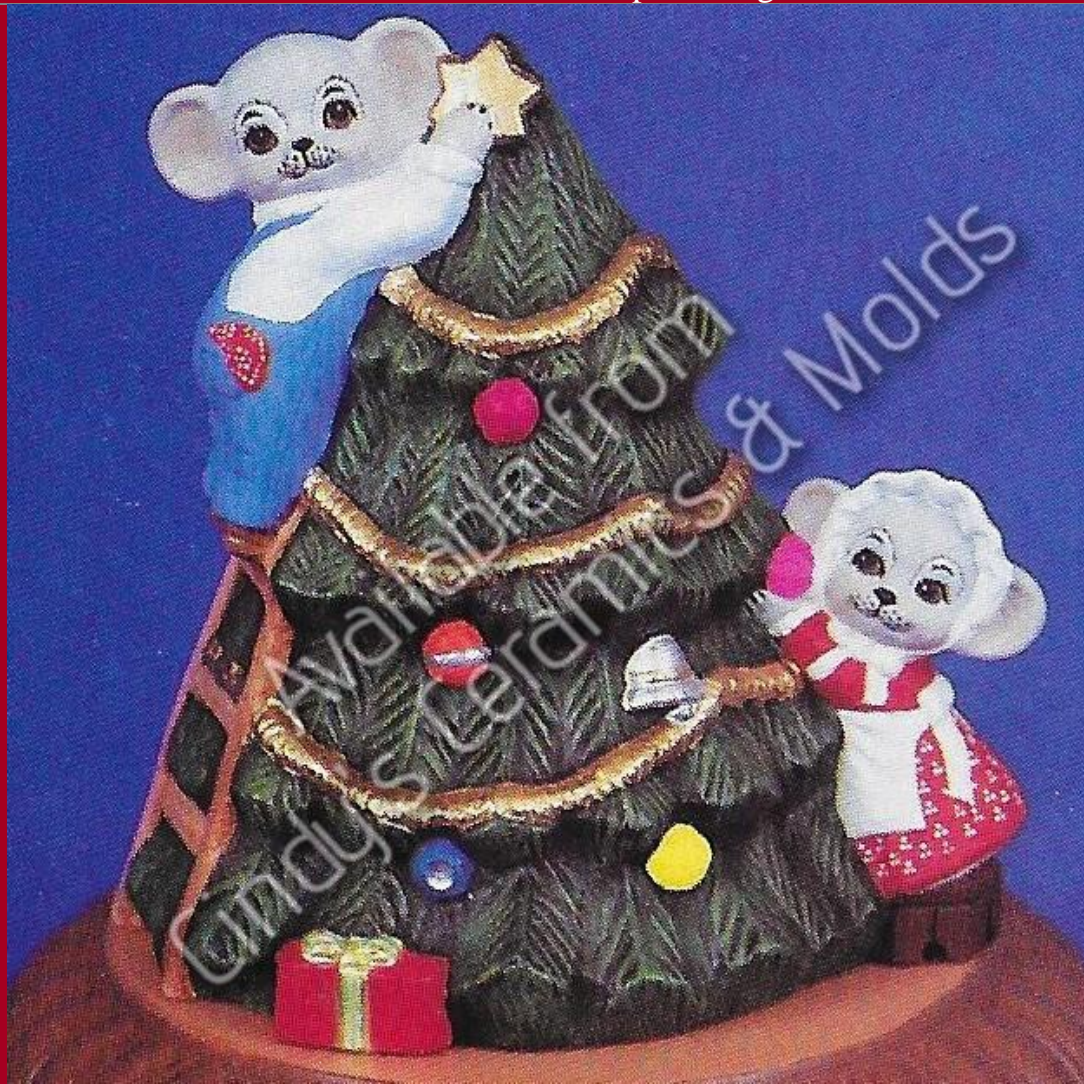

Ma & Pa Mouse Christmas Tree

A-441

2.25 High 2.25 each

Christmas Wreath Napkin Ring