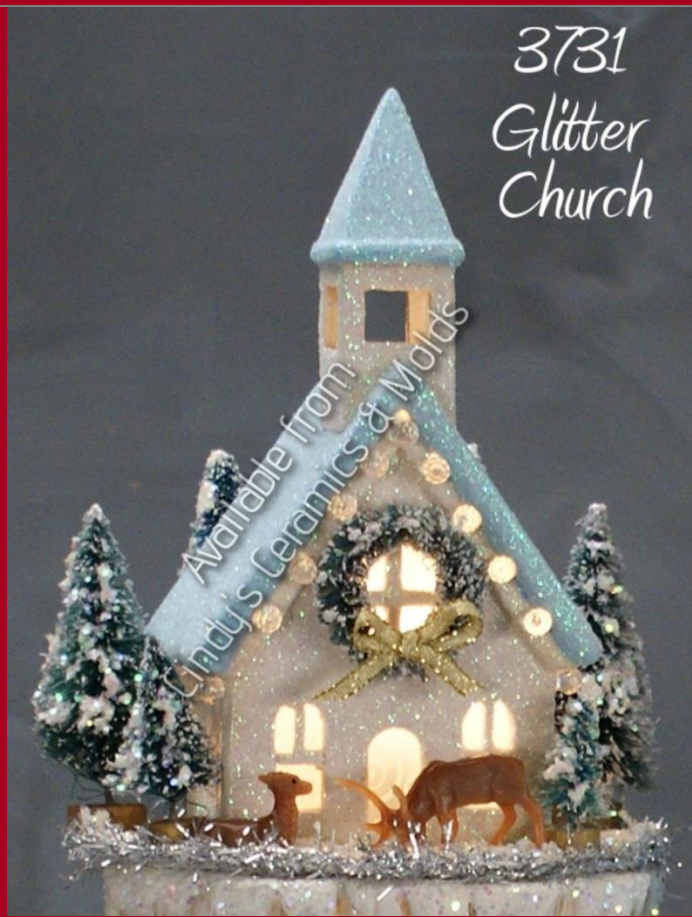

9.00 (set of three)

Plain Tree, Star, & Bell Dishes

J-3730

3.5 Tall by 3 Wide

10.00

Miniature Christmas "Glitter" House
Can also be made as ornaments!
(Shown on the right)

J-3731

5.5 Tall by
3 Wide

12.00

Miniature Christmas "Glitter" Church
Can also be made as large ornaments!
(plastic accessories available from mass market stores)

J-4085

12.25 Tall
by 11 Wide

40.00

"Hans" Gnome with Gifts

*J-4180

6.75 Tall by
4.75 Wide