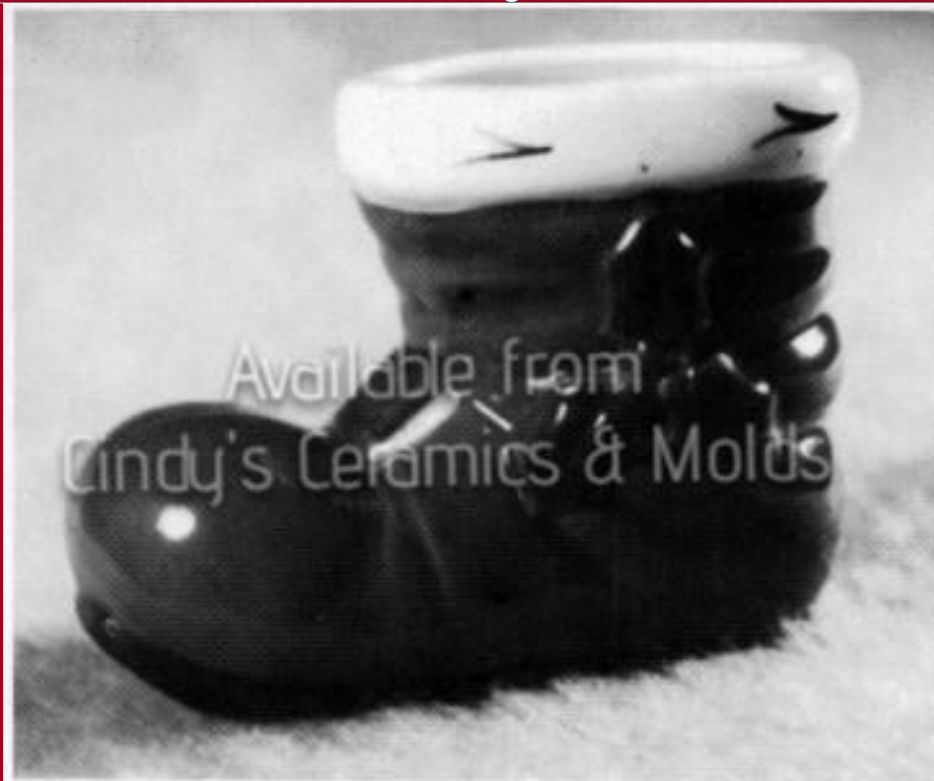

"Not a Creature was Stirring!" Mouse with Candle

2 1/2 High

4.50

X-36 Boot
2 1/2" H

Small Boot