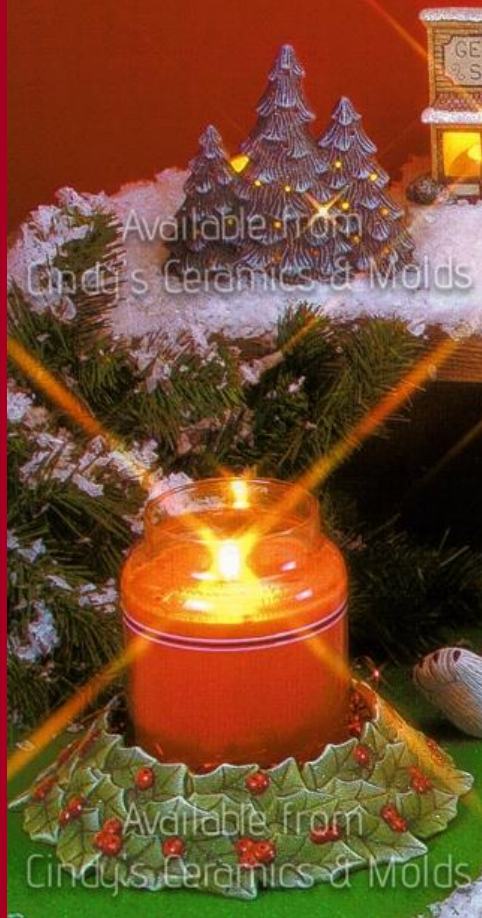

8 1/2 Wide

11.20

Holly Jar Candle Base (shown bottom)