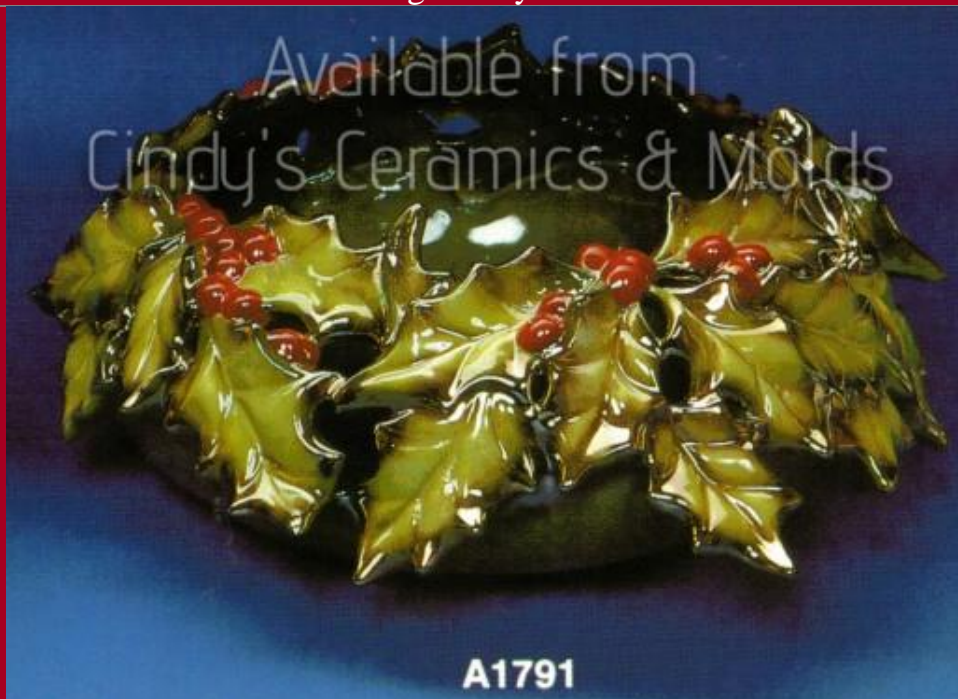

Large Yule Log (Can be made to light or to be used as a candleholder)

A-1781

12.5
Diameter

25.00

Large Holly Bowl

A-1791

5 Diameter

12.50