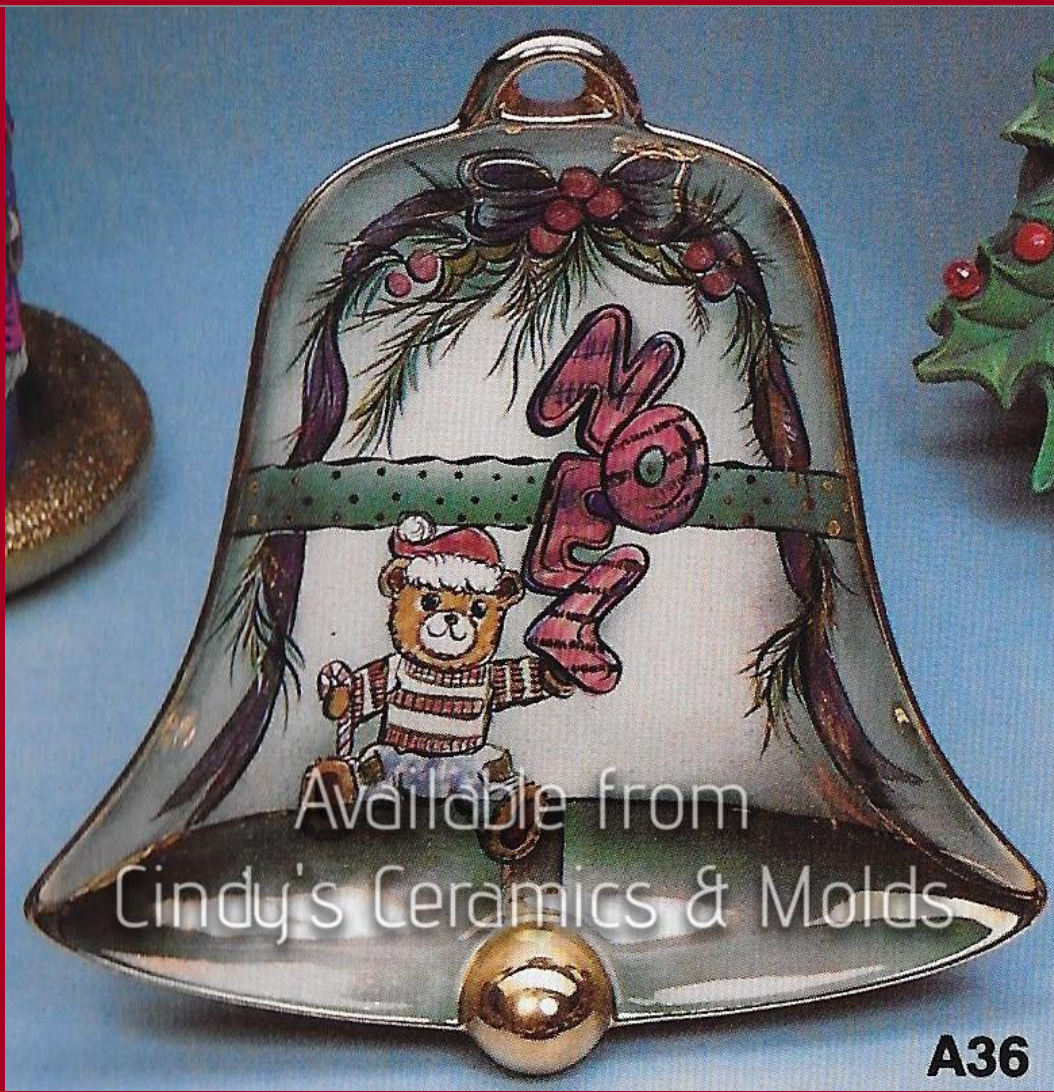

A-36

11 Tall by
11 Wide

15.00

A-108