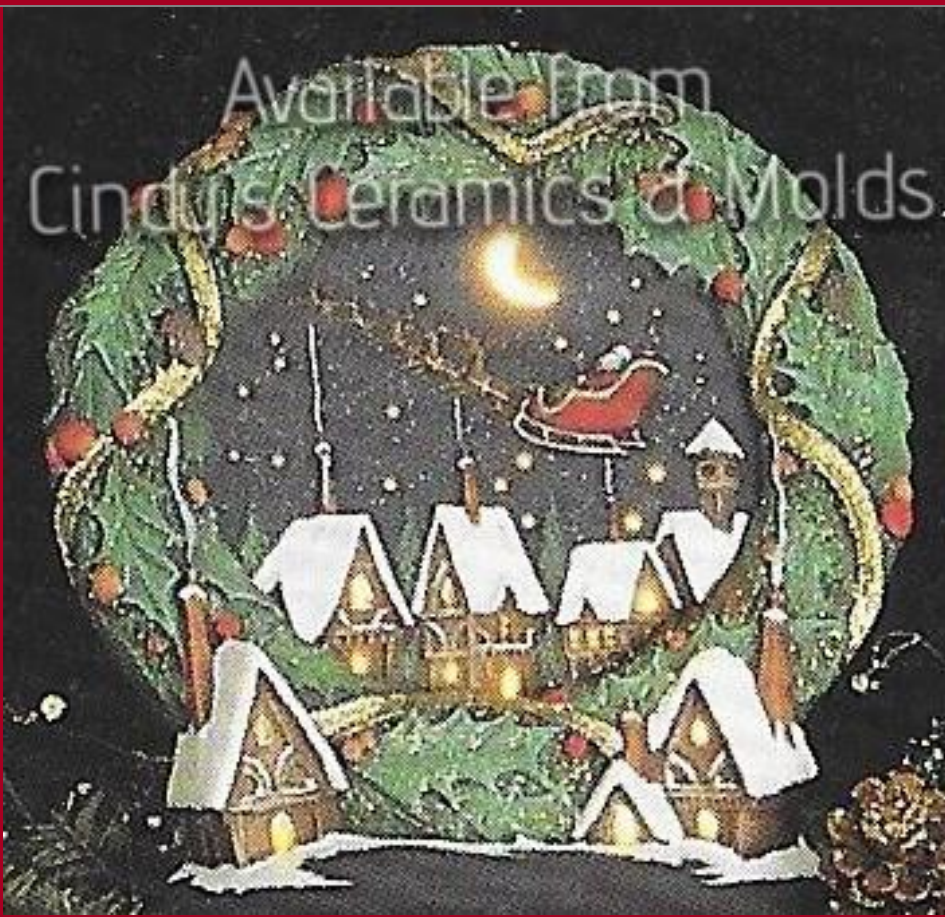

"White Christmas" Wreath Light