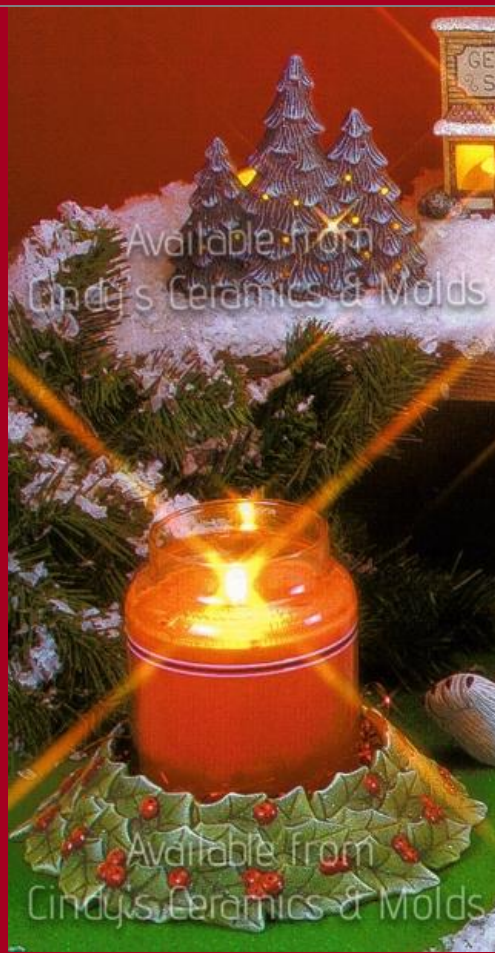

D-1825

5 High

12.60

D-1713