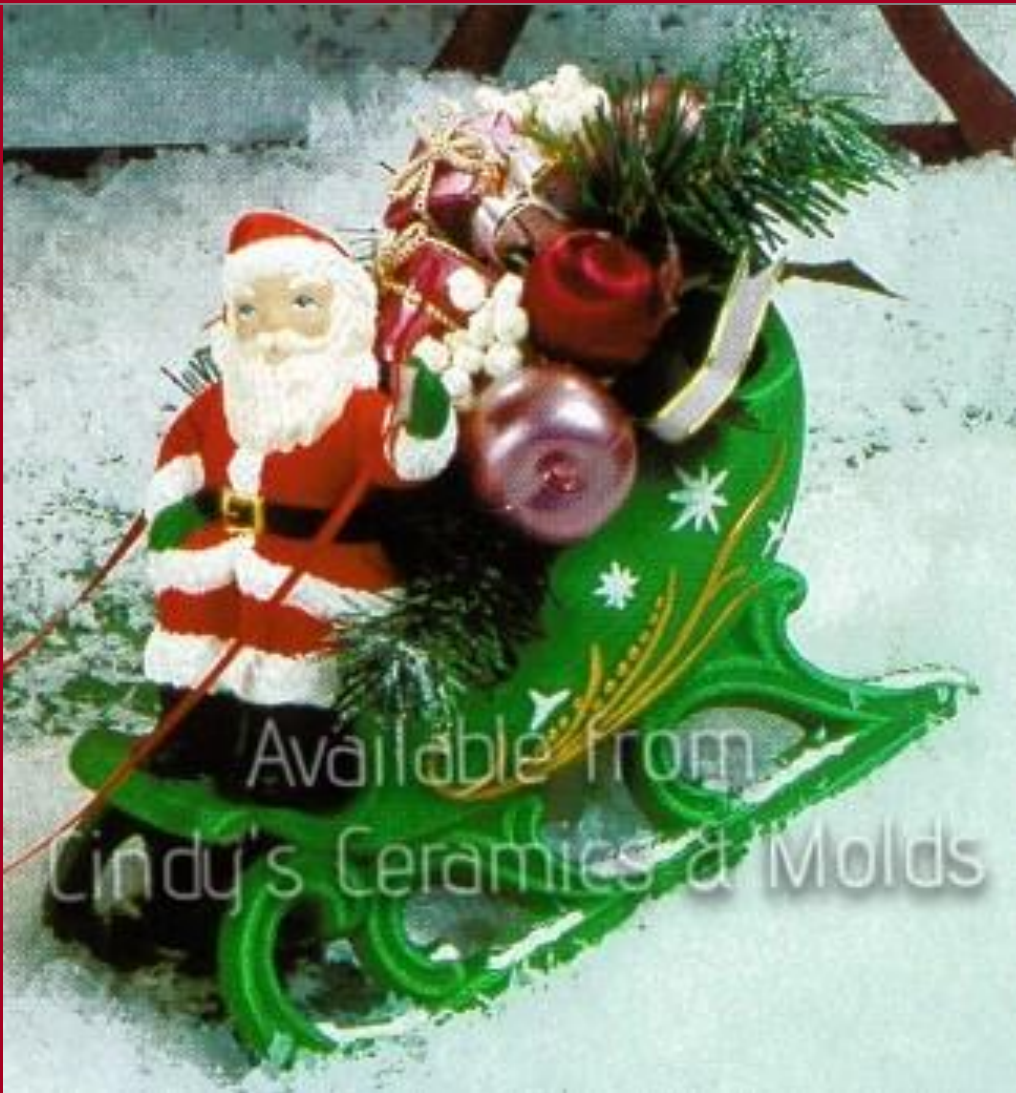

Dreidel Box

6.00

Sleigh (Santa displayed is NOT available)