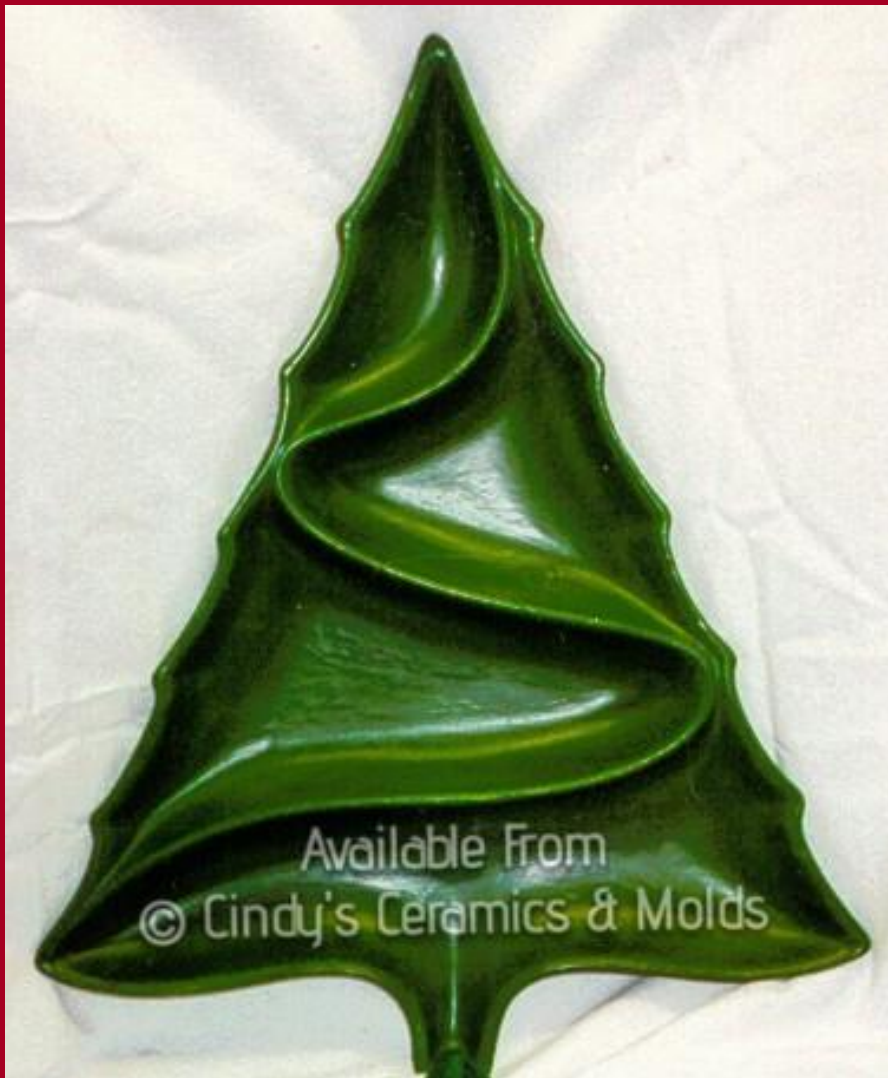

A-118

6 Tall

12.00

Santa's Boot Planter (Elf not available)

A-120

16 Long

20.00

Large Christmas Tree Platter