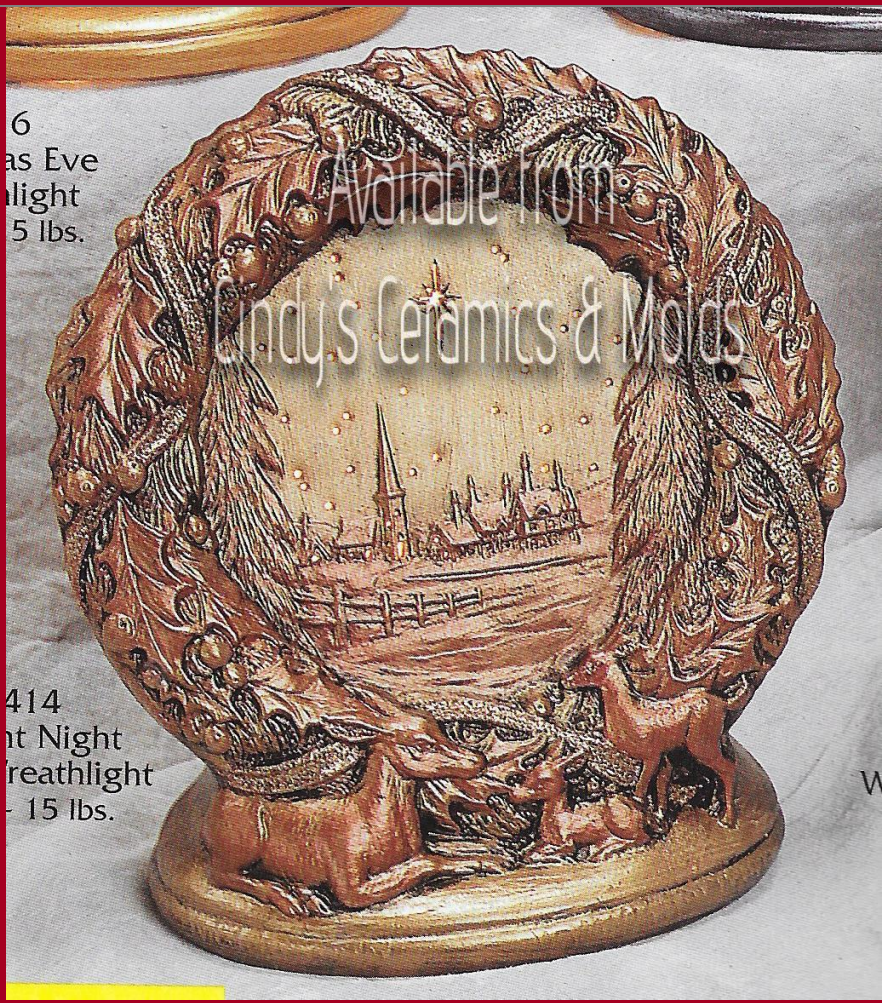

*L-
2272/37

6.5 Tall by
7 Long

15.00

Trimming Tree Starlight with Pinecone Lid

*L-2398

7 High

15.00

"White Christmas" Moonlight