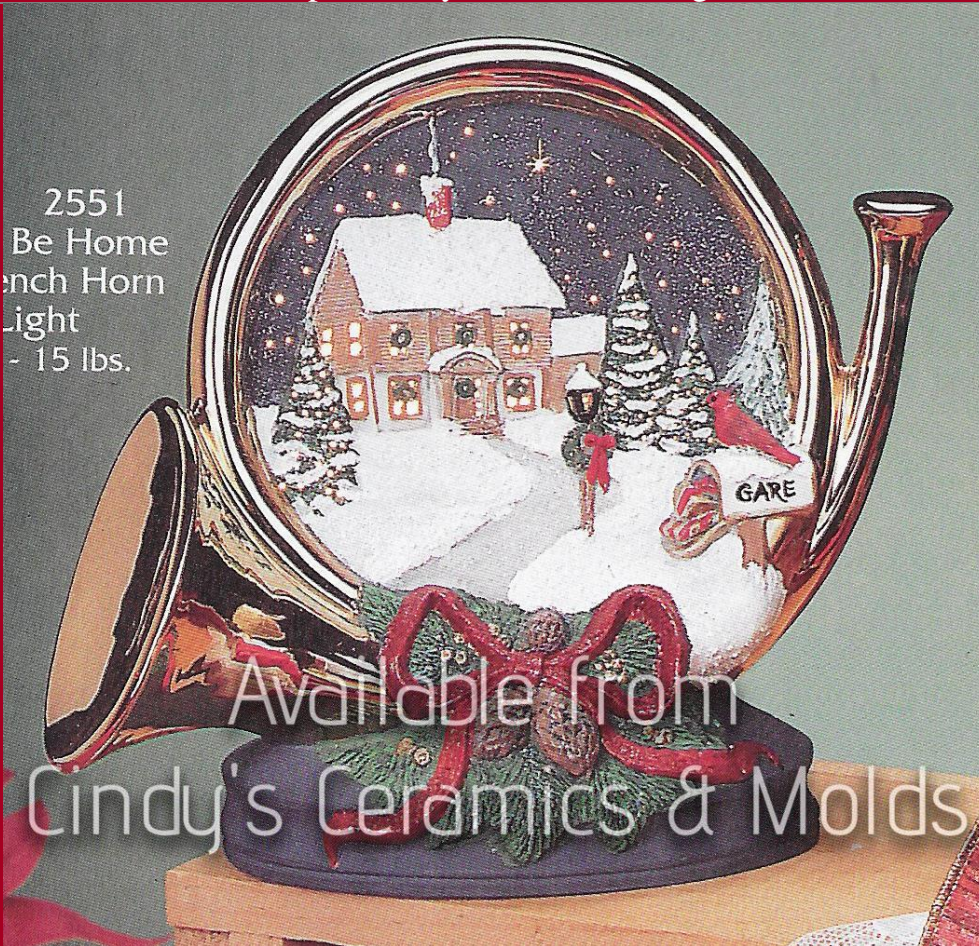

*L-2549

7 High

15.00

Available from
Cindy's Ceramics & Molds

Shepherd Boy French Horn Light

2551
Be Home
French Horn
Light
- 15 lbs.

*L-2551

7 High