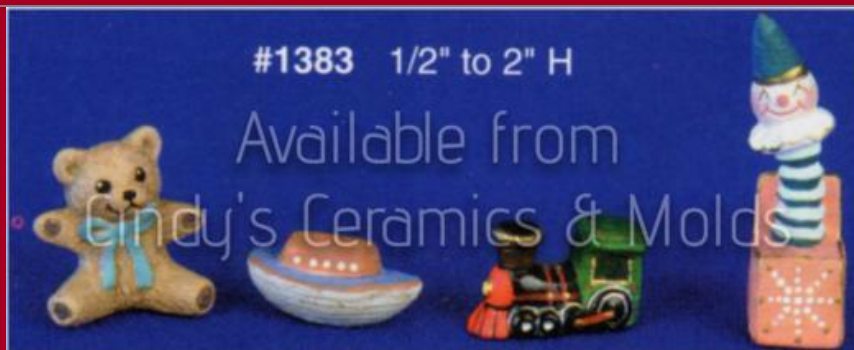

Train (Snow Babies not available)

.5 to 2 High 5.00 (set)

Toys