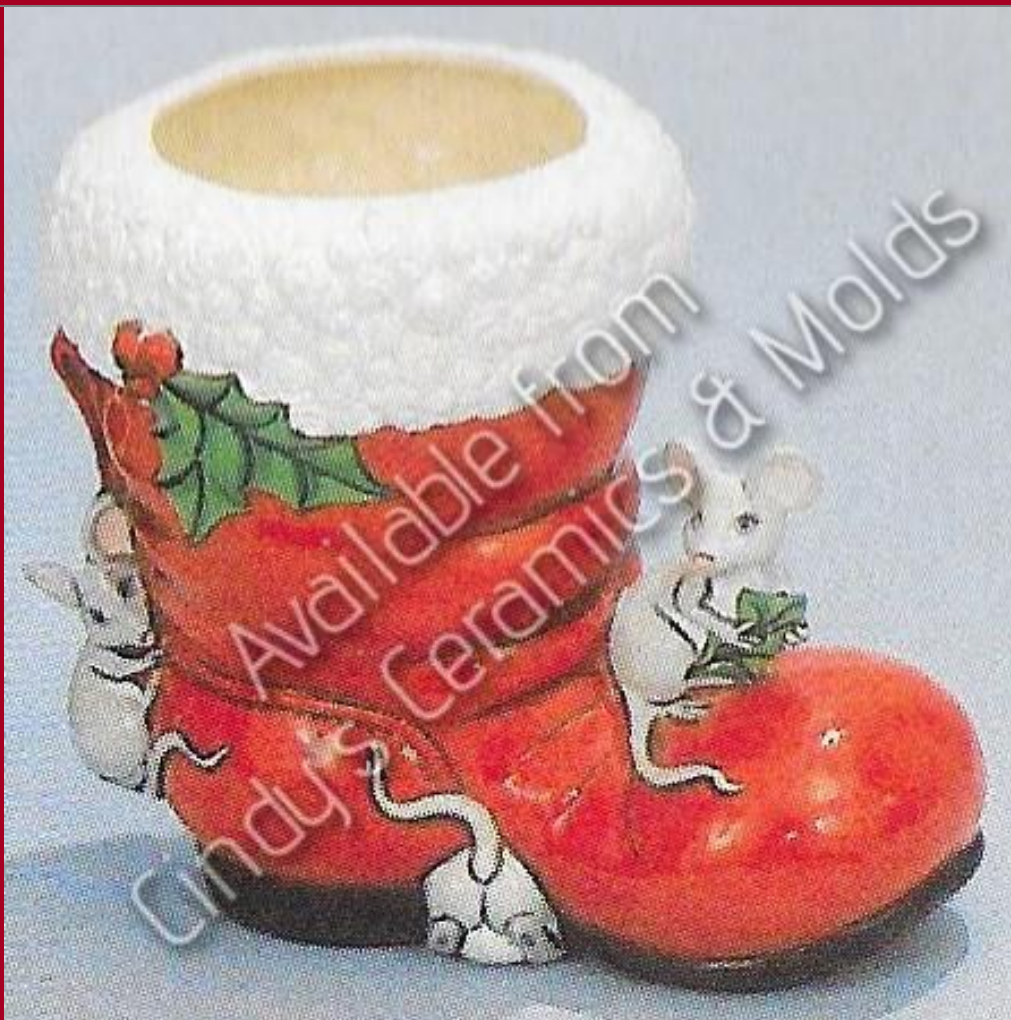

G-11102

7 High

13.00

G-11322