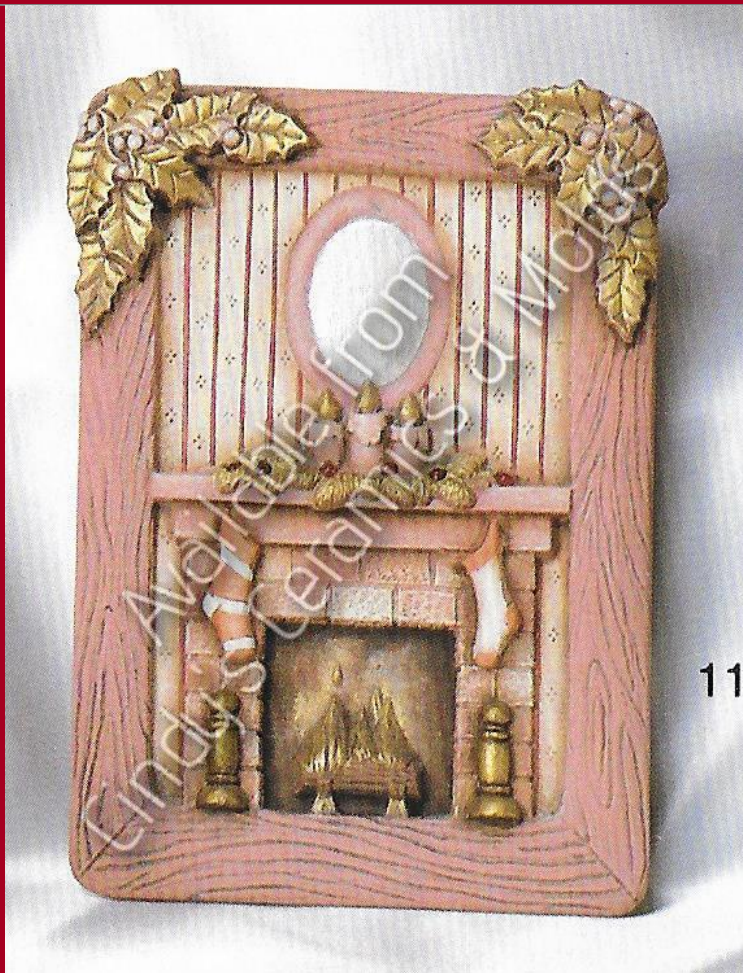

Fireplace Card & Stand (stand not shown)

DM-1917

8 Wide

12.60

Kitten with Santa Boot