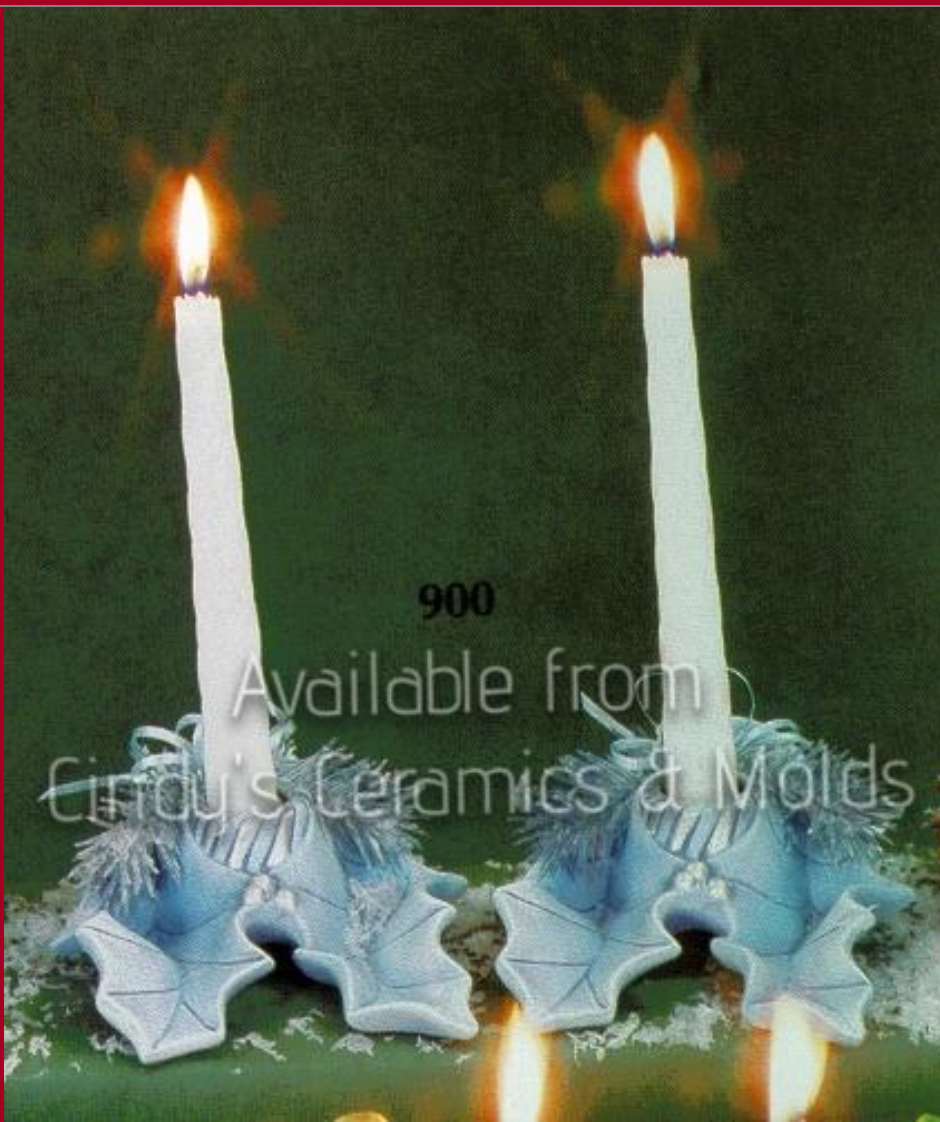

Dreidel Box

*H-461

6.00

Sleigh (Santa displayed is NOT available)

H-900

7 by 5 1/4 9.50 each

Holly Leaf Candleholder

H-1230