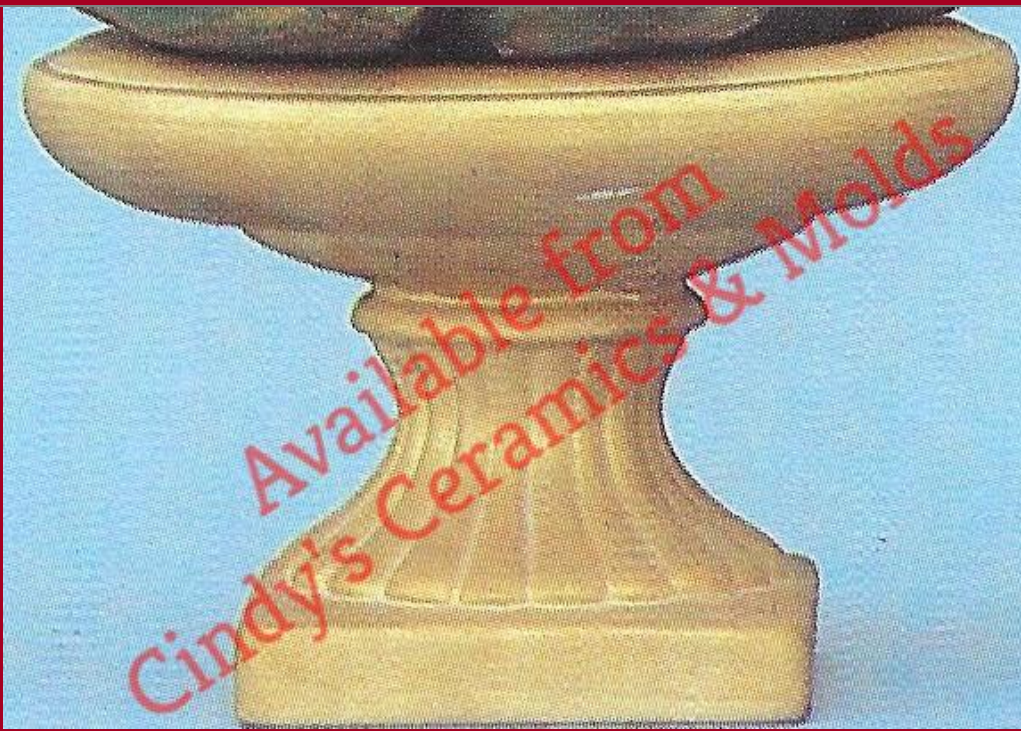

A-477

Ornate
Base: 4.375
High

10.00

A-985