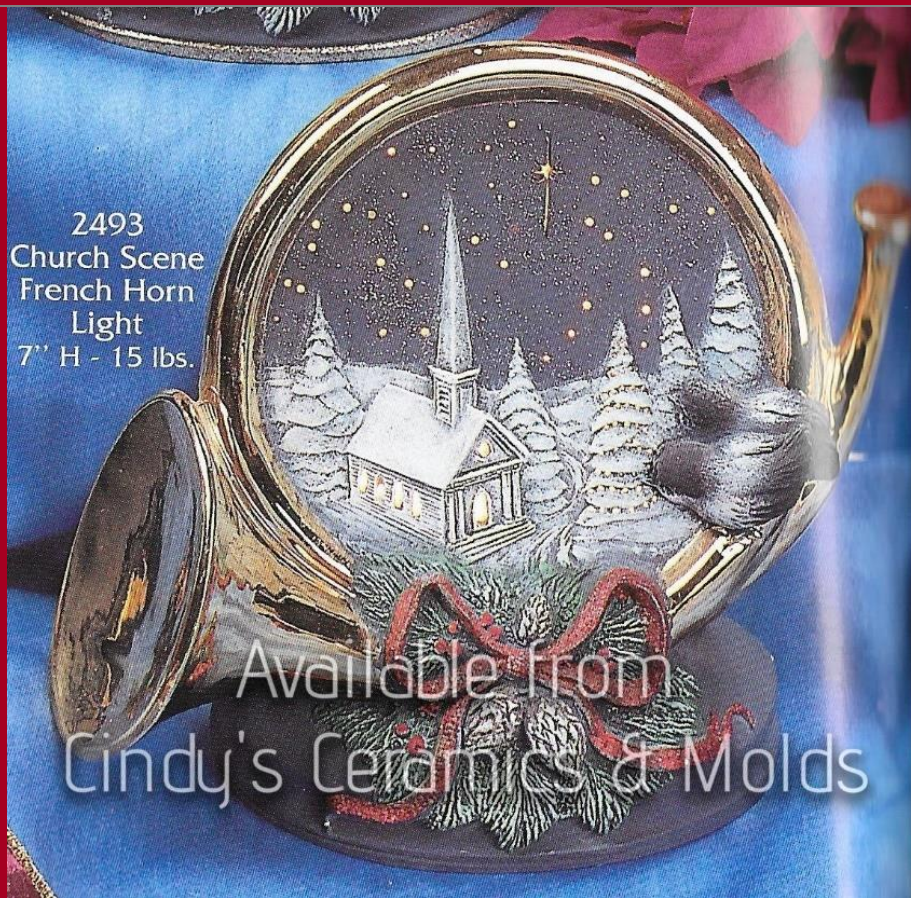

2493
Church Scene
French Horn
Light
7" H - 15 lbs.