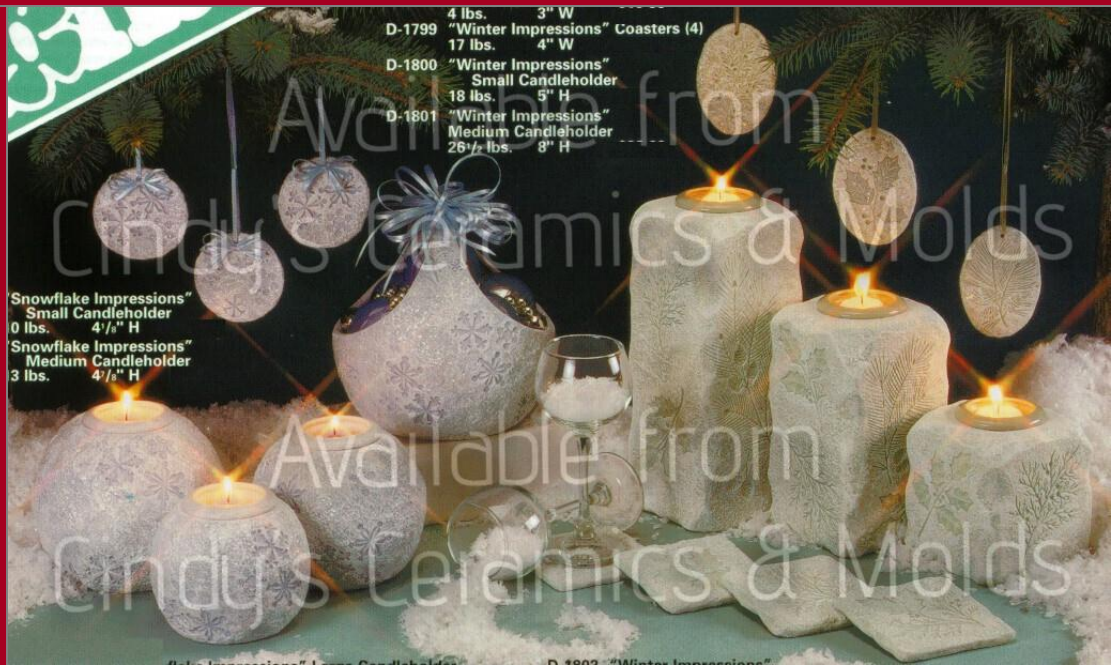

D-1800

5 High

13.00

"Winter Impressions" Small Candleholder (shown center right); Uses D-1743 or D-1744, sold separately

D-1804

Small "Snowflake Impressions" Candleholder (Uses D-1743 or D-1744, sold separately) see prior picture: center left

4 1/8 Tall

9.00

D-1812

"Snowflake Impressions" Basket (see prior picture, center)

8 High

21.25

D-1821