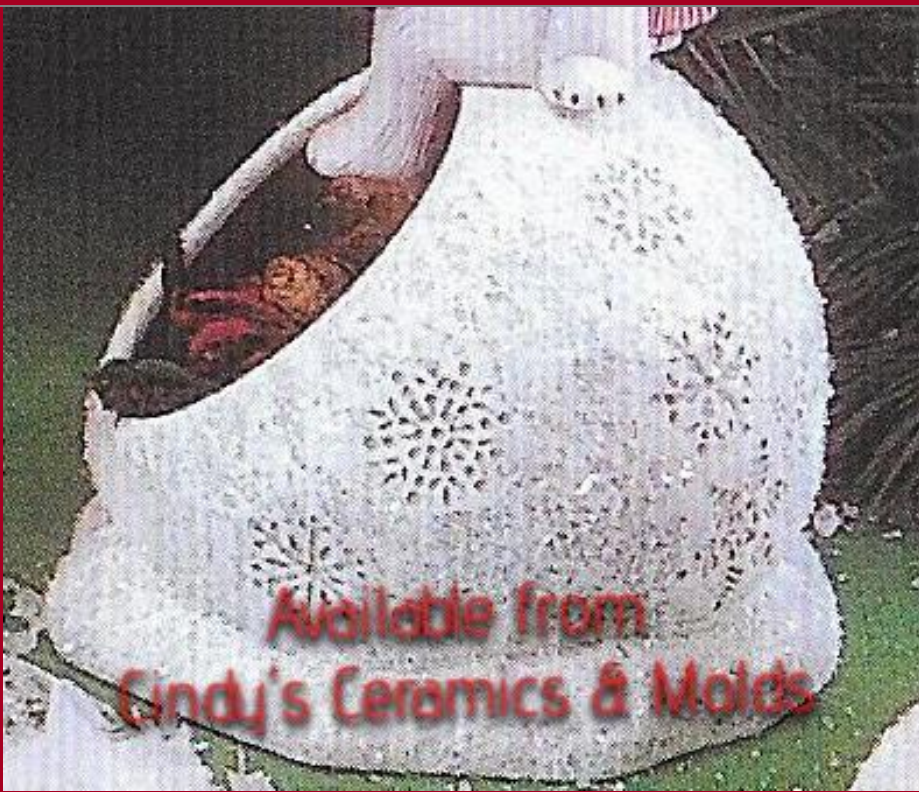

Candle Light Village Trees (shown top)

D-1713

4 Long

4.00

Snowman Edge Sitter (will sit on D-1829, sold separately below)

D-1829

4 High

7.90