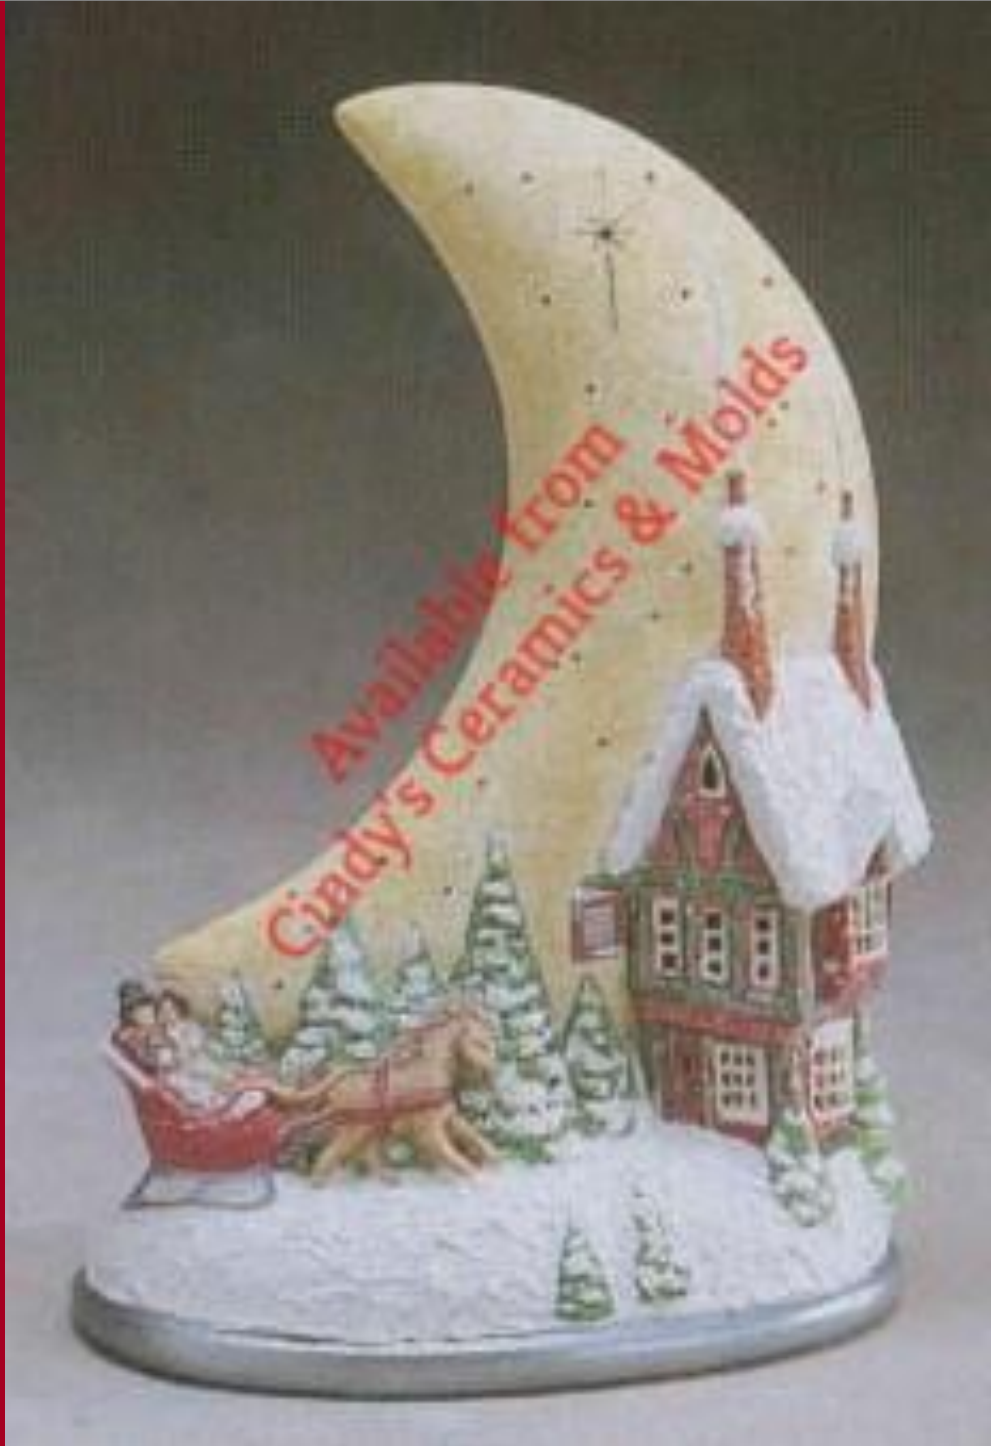

*L-
2272/37

6.5 Tall by
7 Long

15.00

Trimming Tree Starlight with Pinecone Lid

*L-2398

7 High

15.00

"White Christmas" Moonlight