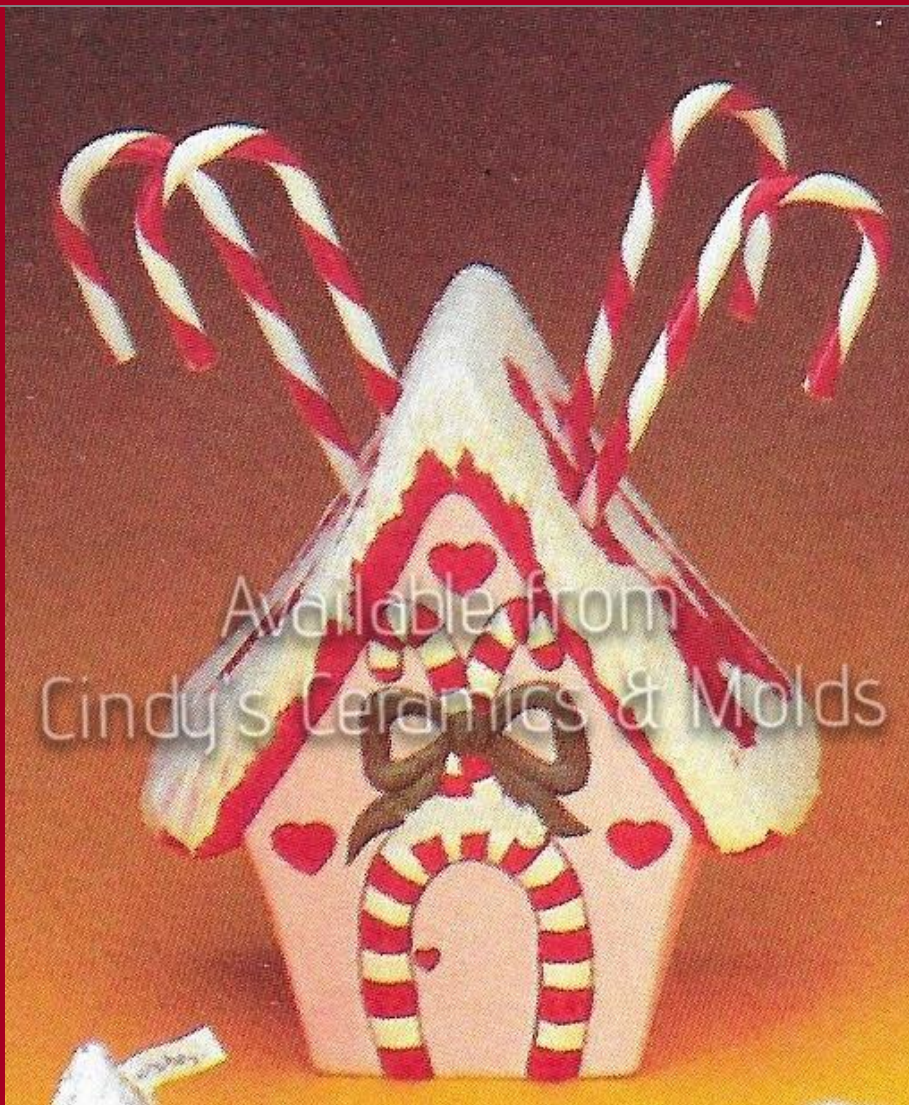

*M-543

Available from
Cindy's Ceramics & Molds

5.25 Tall

9.00

*MC-415