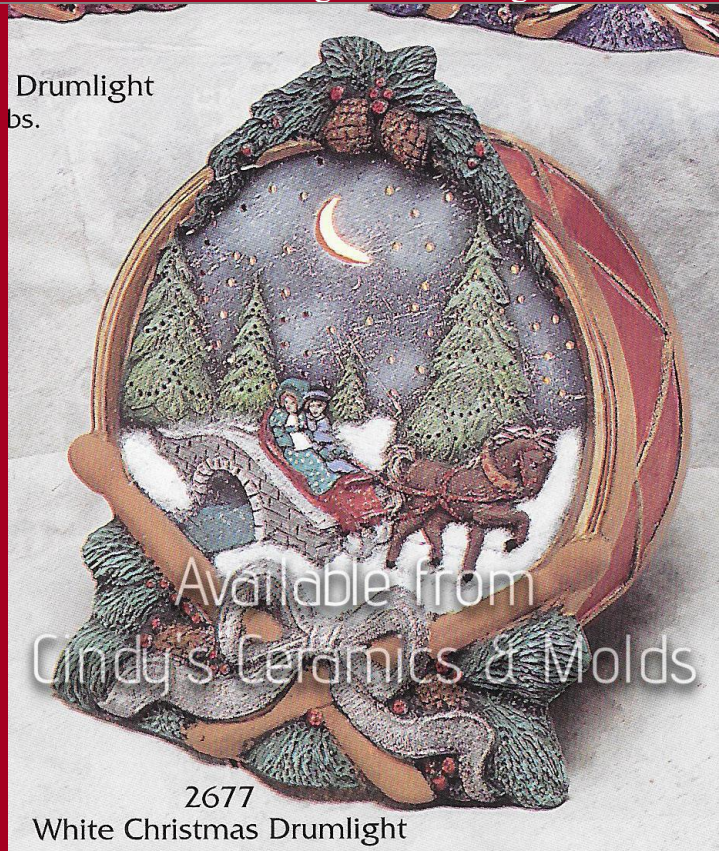

7 High

15.00

“White Christmas” Drum Light

*L-2680

2680
Drummer Boy
Drumlight
7" H - 16 lbs.

Available from
Cindy's Ceramics & Molds

7 High

15.00