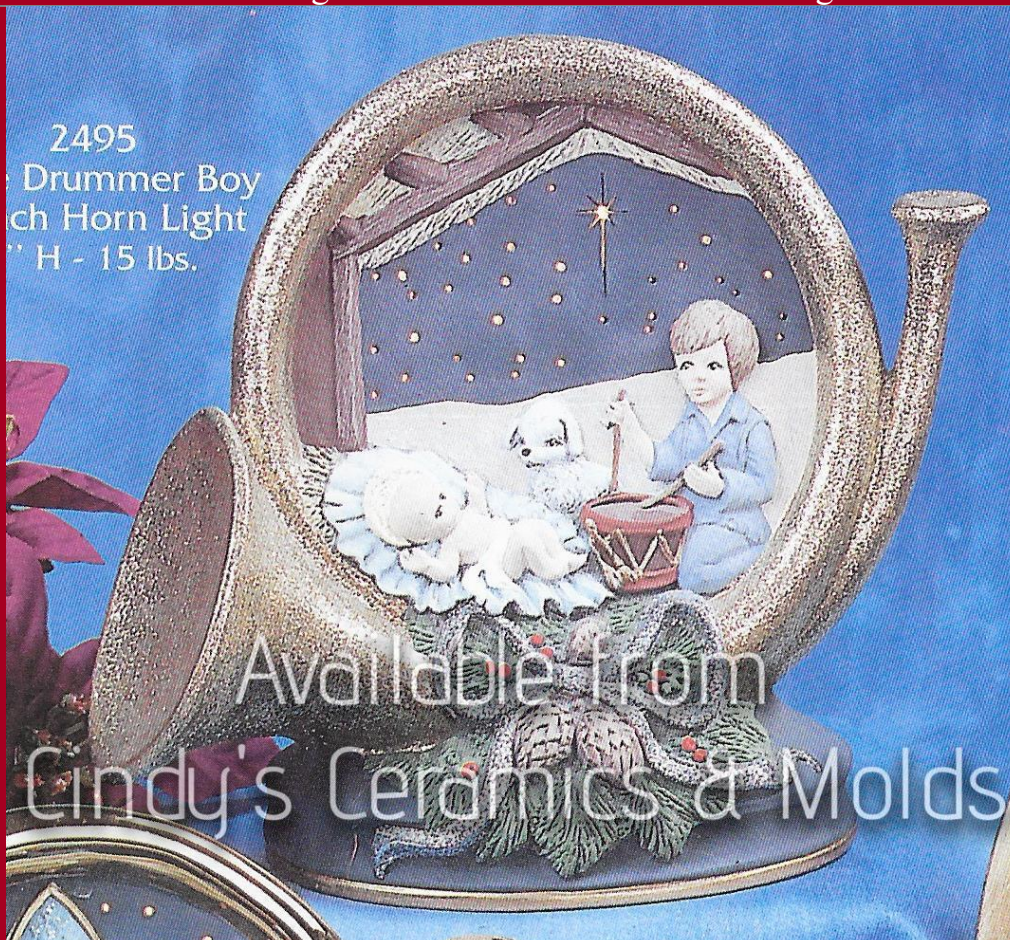

*L-2493

7 High

15.00

Available from
Cindy's Ceramics & Molds

“Silent Night” Church Scene French Horn Light

2495
Drummer Boy
French Horn Light
7" H - 15 lbs.