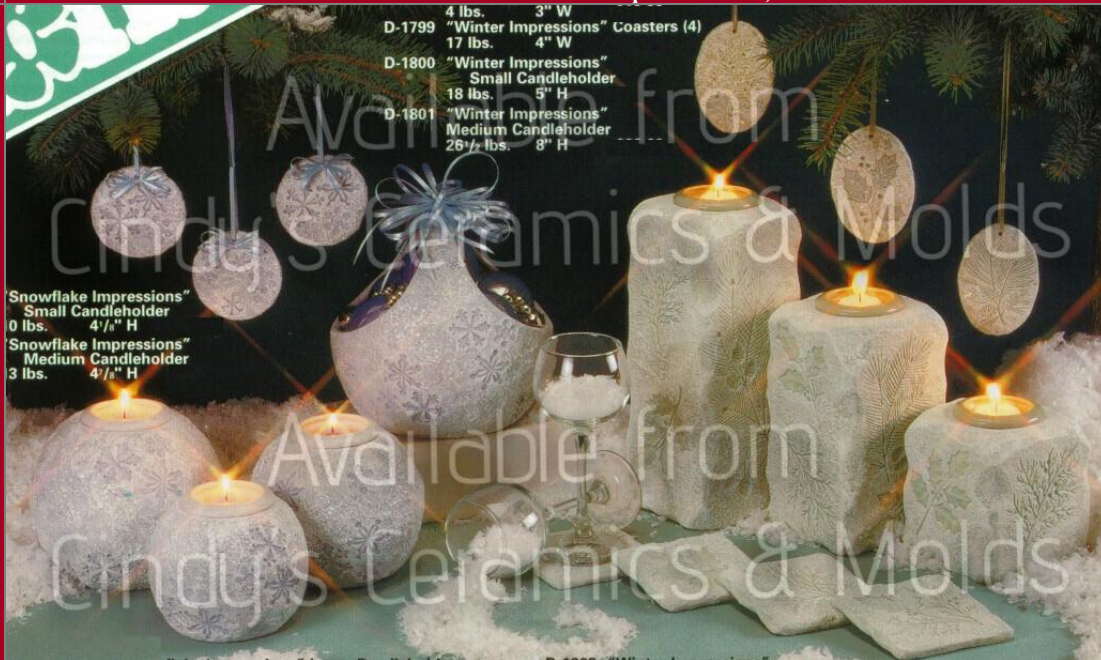

D-1799

4 Wide

9.75 (set of four)

"Snowflake Impressions"
Small Candleholder
0 lbs. 4 1/8" H

"Snowflake Impressions"
Medium Candleholder
3 lbs. 4 1/8" H

4 lbs. 3" W
D-1799 "Winter Impressions" Coasters (4)
17 lbs. 4" W

D-1800 "Winter Impressions"
Small Candleholder
18 lbs. 5" H

D-1801 "Winter Impressions"
Medium Candleholder
26 1/2 lbs. 8" H

"Winter Impressions" Coasters (shown bottom right)