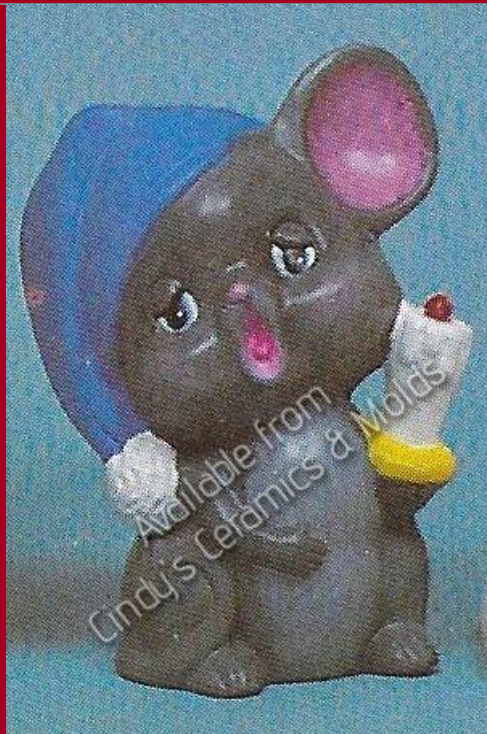

GP-45

4 Wide by
6 Tall

12.00

“Night Before Christmas” Mouse

BB-424

13.5 High

20.00

Christmas Mouse on Chimney