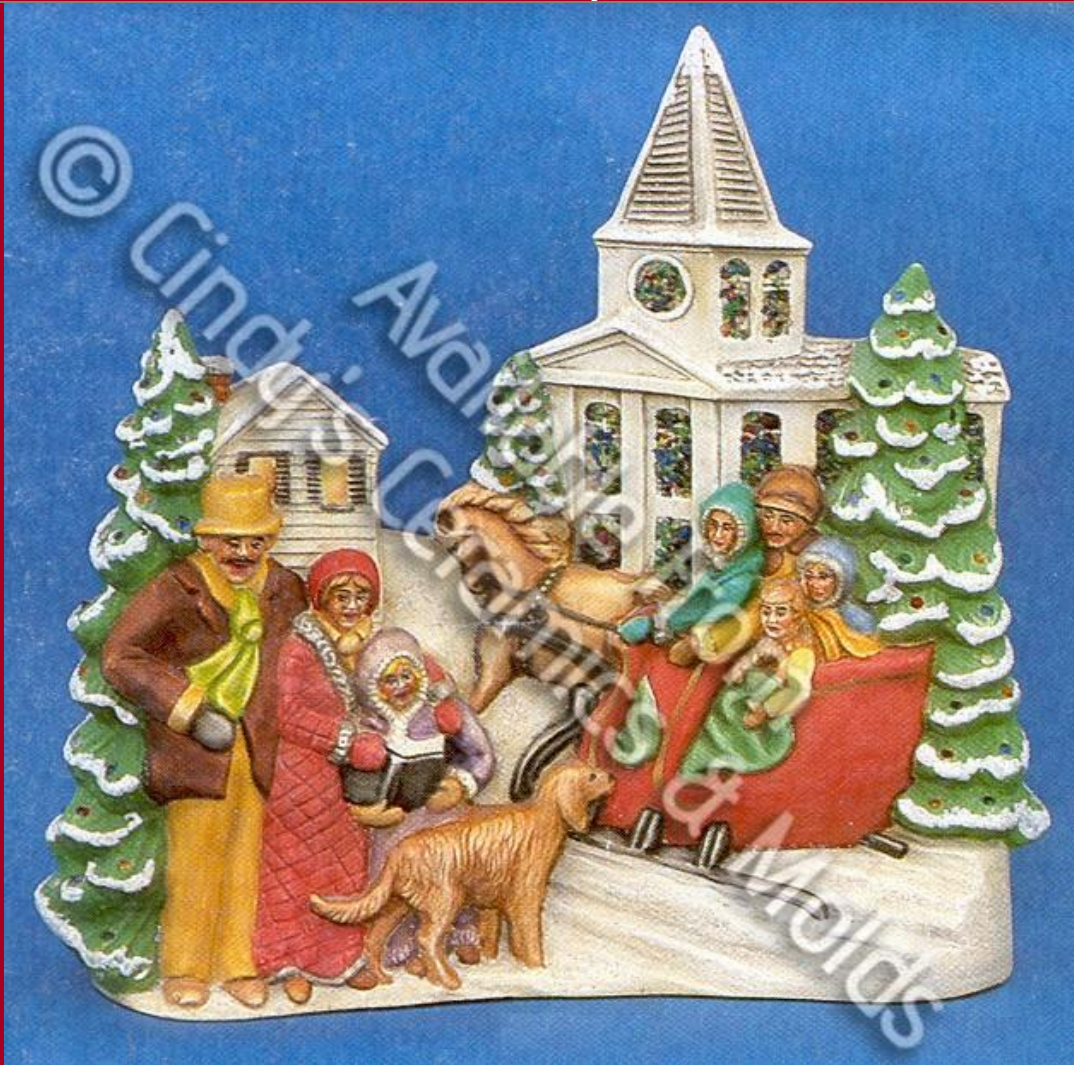

Country Christmas Caroling Scene (can be lit)

9 Diameter

12.50

Drummer Boy Plate

1164