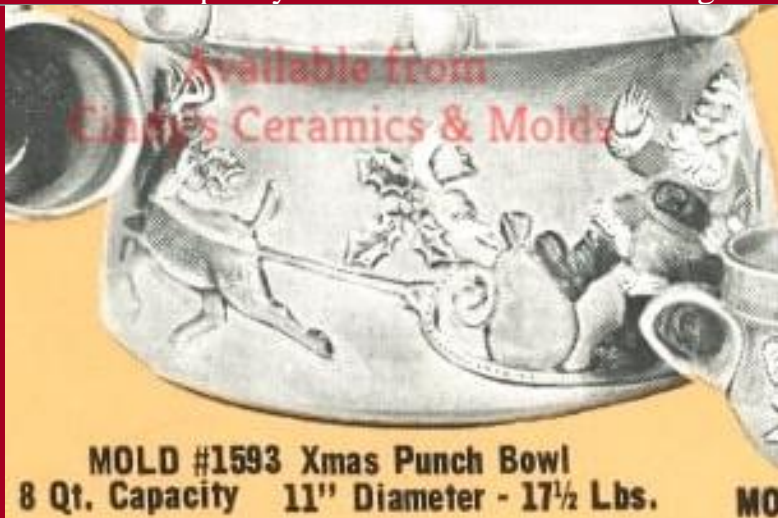

11
Diameter

40.00

Christmas Punch Bowl
Eight Quart Capacity