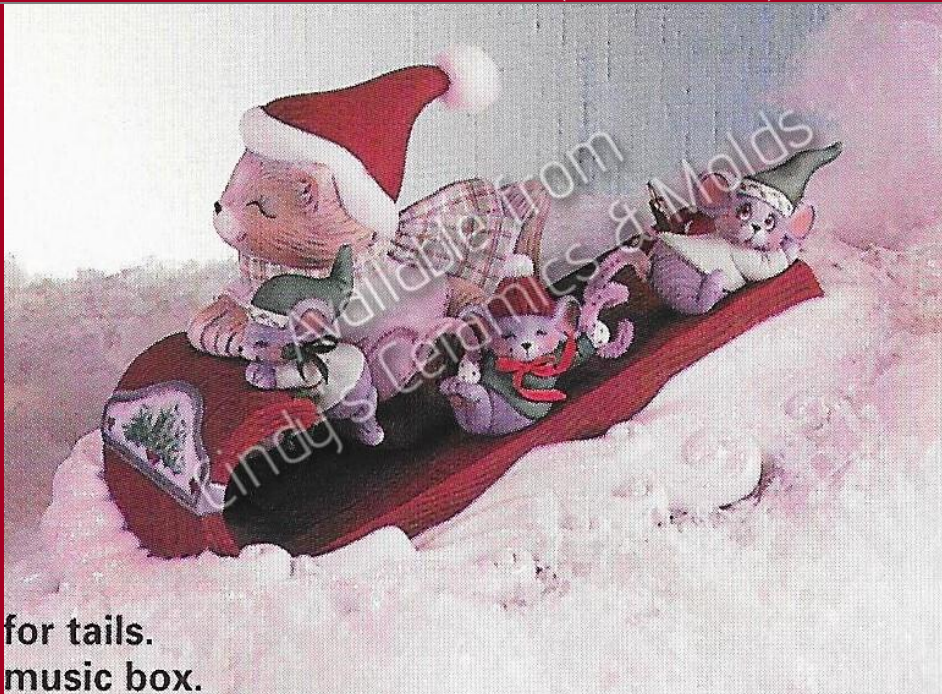

Bear Christmas Climbers (Three to a Set)

5 Tall

7.20

Cat for Toboggan Base

D-847

Three Mice for Toboggan Base (Shown in Picture Above)

3 Tall

6.50