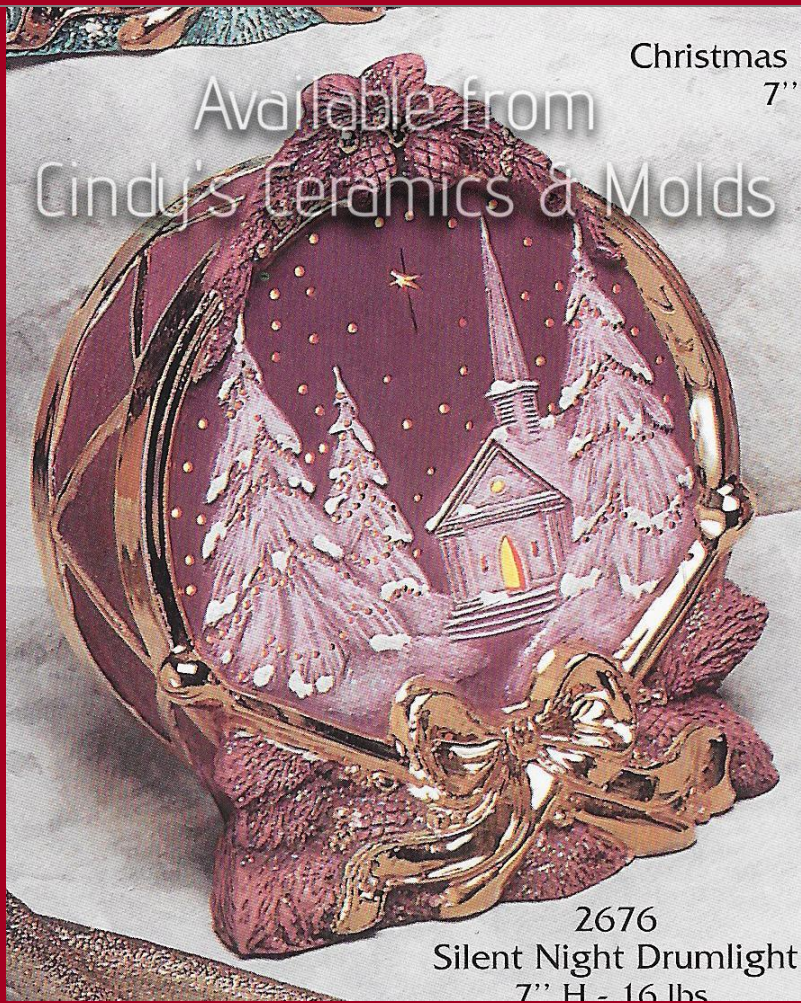

*L-2676

7 High

15.00

*L-2677