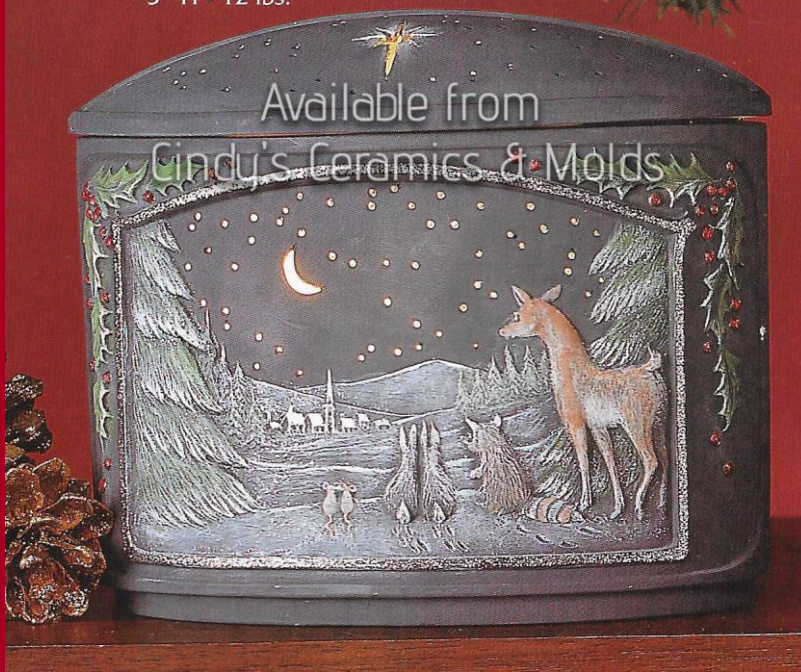

5" H - 12 lbs.

Available from
Cindy's Ceramics & Molds