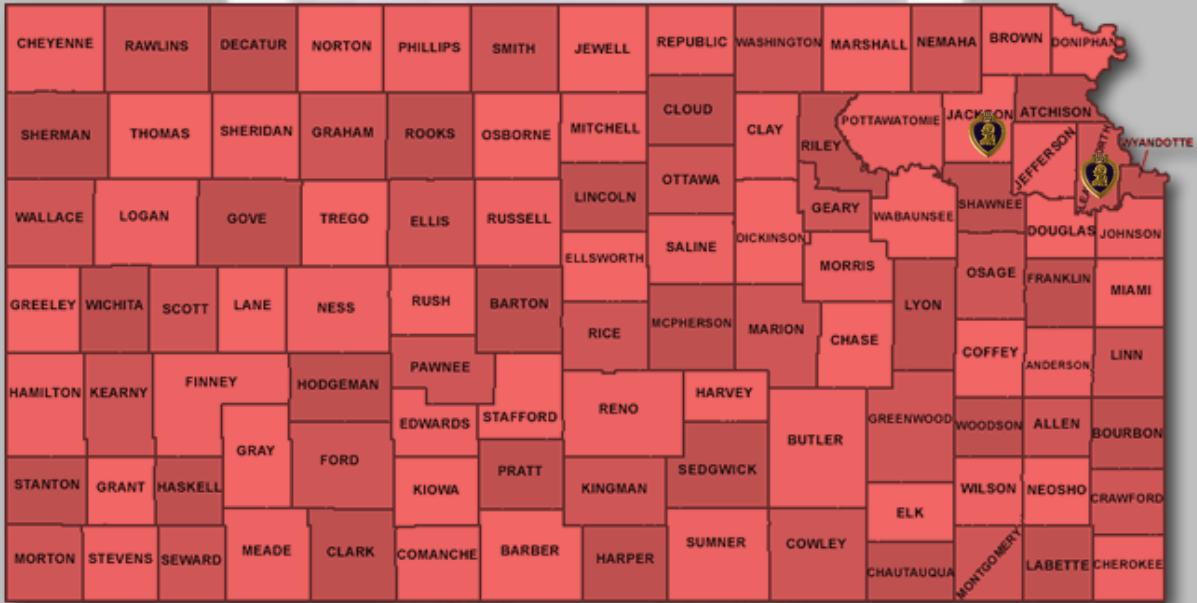

KANSAS PURPLE HEART ENTITIES

STATE

 Kansas, USA 66611

CITIES

 Holton, KS 66436

 Netawaka, KS 66516

 Topeka, KS 66607

COUNTIES

Jackson County, KS 66436

Leavenworth County, KS 66048

SPORTS TEAMS

Kansas City T-Bones Baseball Team, Kansas
City, KS 66111

Sporting Kansas City Soccer Team, Kansas City,
KS 66111

PURPLE HEART TRAIL ROUTES

All Interstate miles in Kansas.

* Bill signed by Governor Sibelius on May 13, 2003

There is also a Purple Heart Pathway located in
the City Memorial Park in McPherson, Kansas