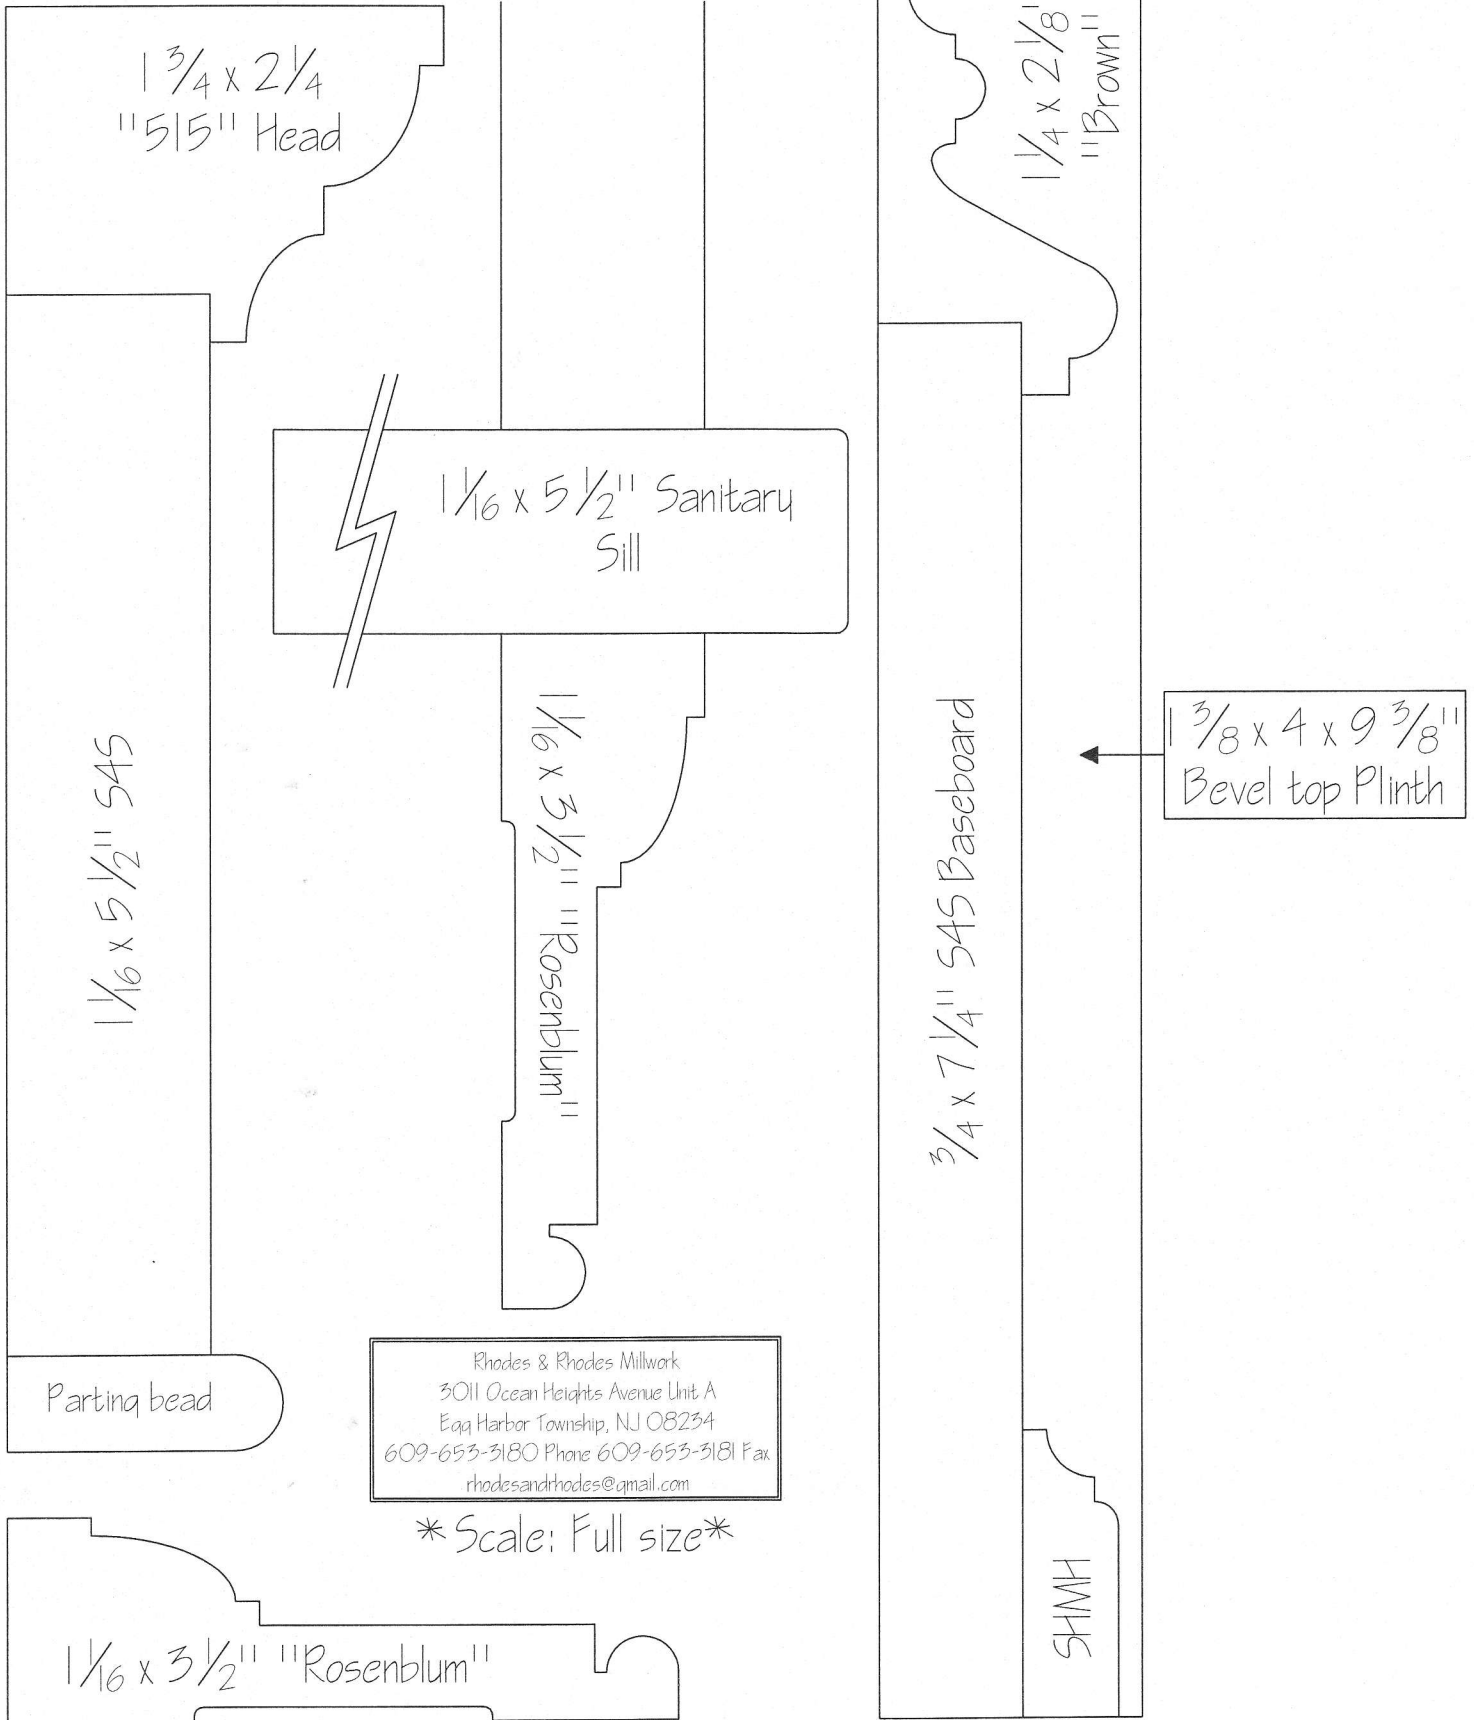

# Territo - Dunn Package

Rhodes & Rhodes Millwork  
3011 Ocean Heights Avenue Unit A  
Egg Harbor Township, NJ 08234  
609-653-3180 Phone 609-653-3181 Fax  
rhodesandrhodes@gmail.com

Scale: 1" = 1'-0"